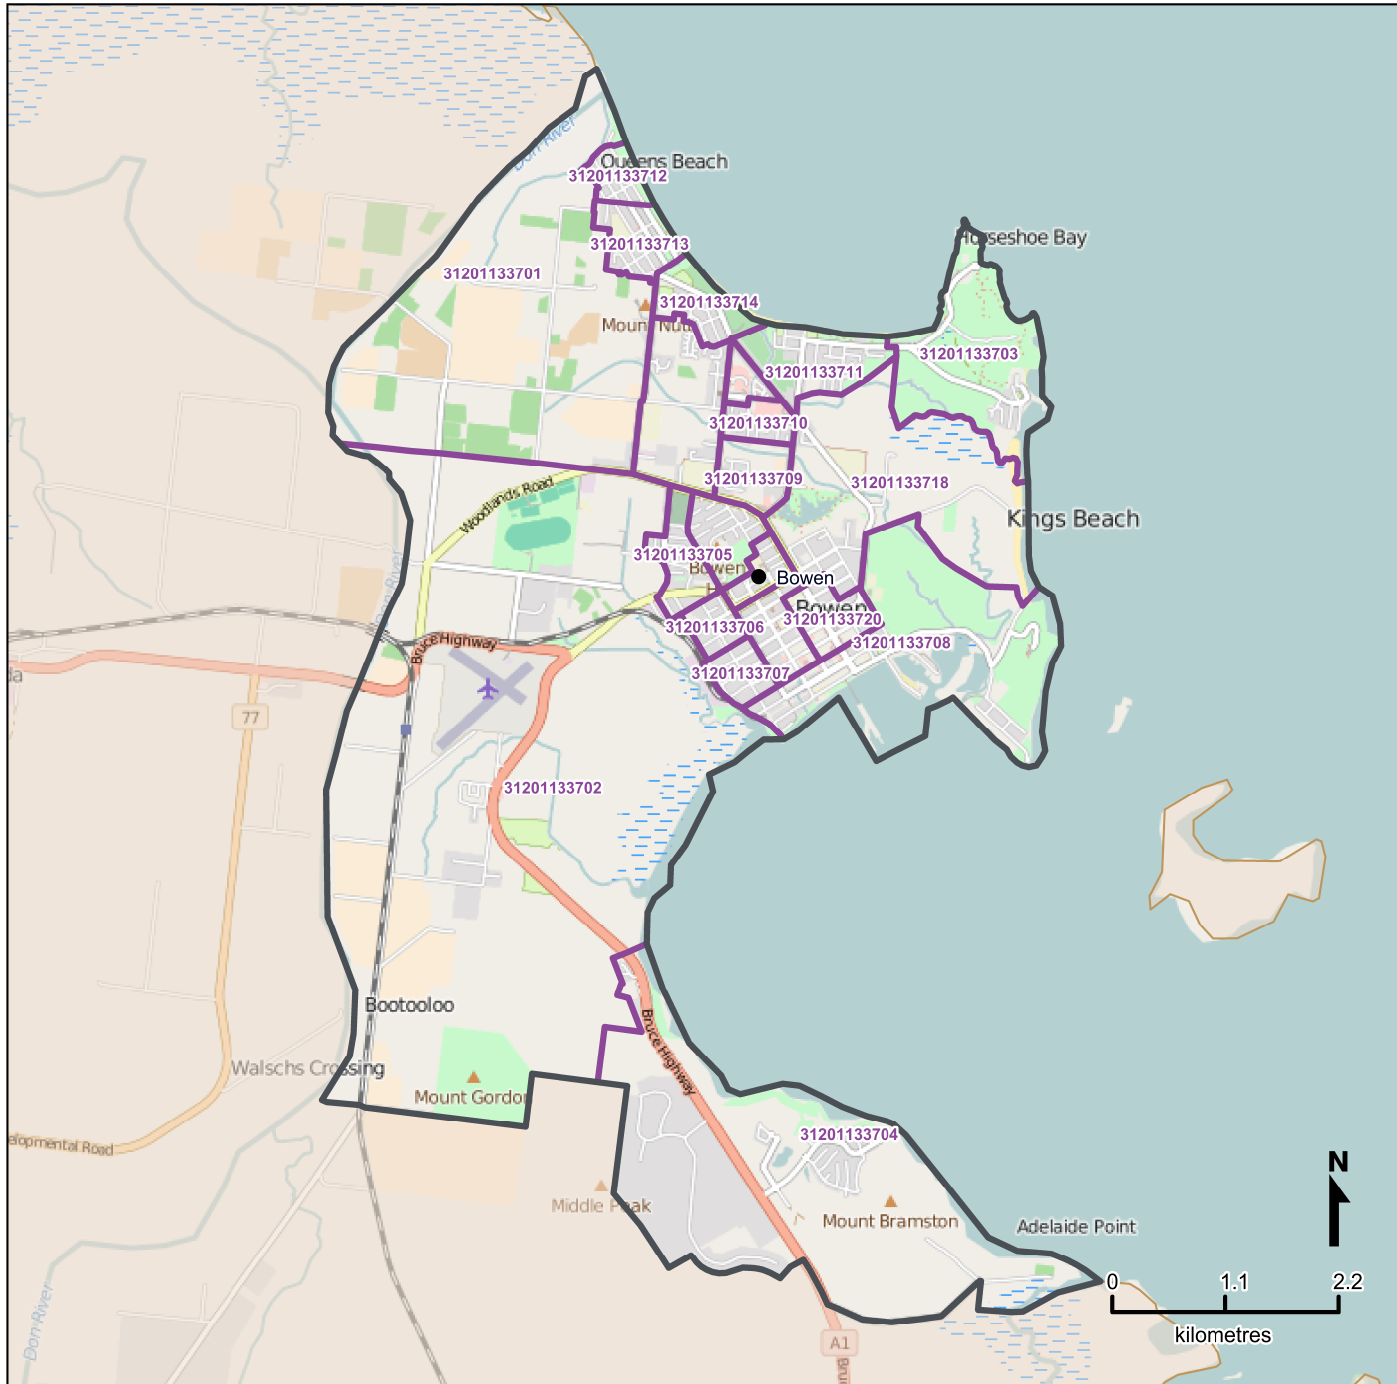

# Queensland Statistical Areas, Level 1 (SA1), 2016 - SA1s within Bowen SA2

**LEGEND**

- Selected SA2
- Component SA1s
- Neighbouring SA2s

**Map features**

- City/Town
- Park
- Main road
- Waterway
- Railway

Map produced by Queensland Government Statistician's Office, Queensland Treasury (<http://www.qgso.qld.gov.au/products/maps/>). Data sourced from ABS 1270.0.55.001

© OpenStreetMap contributors (<http://openstreetmap.org/>)