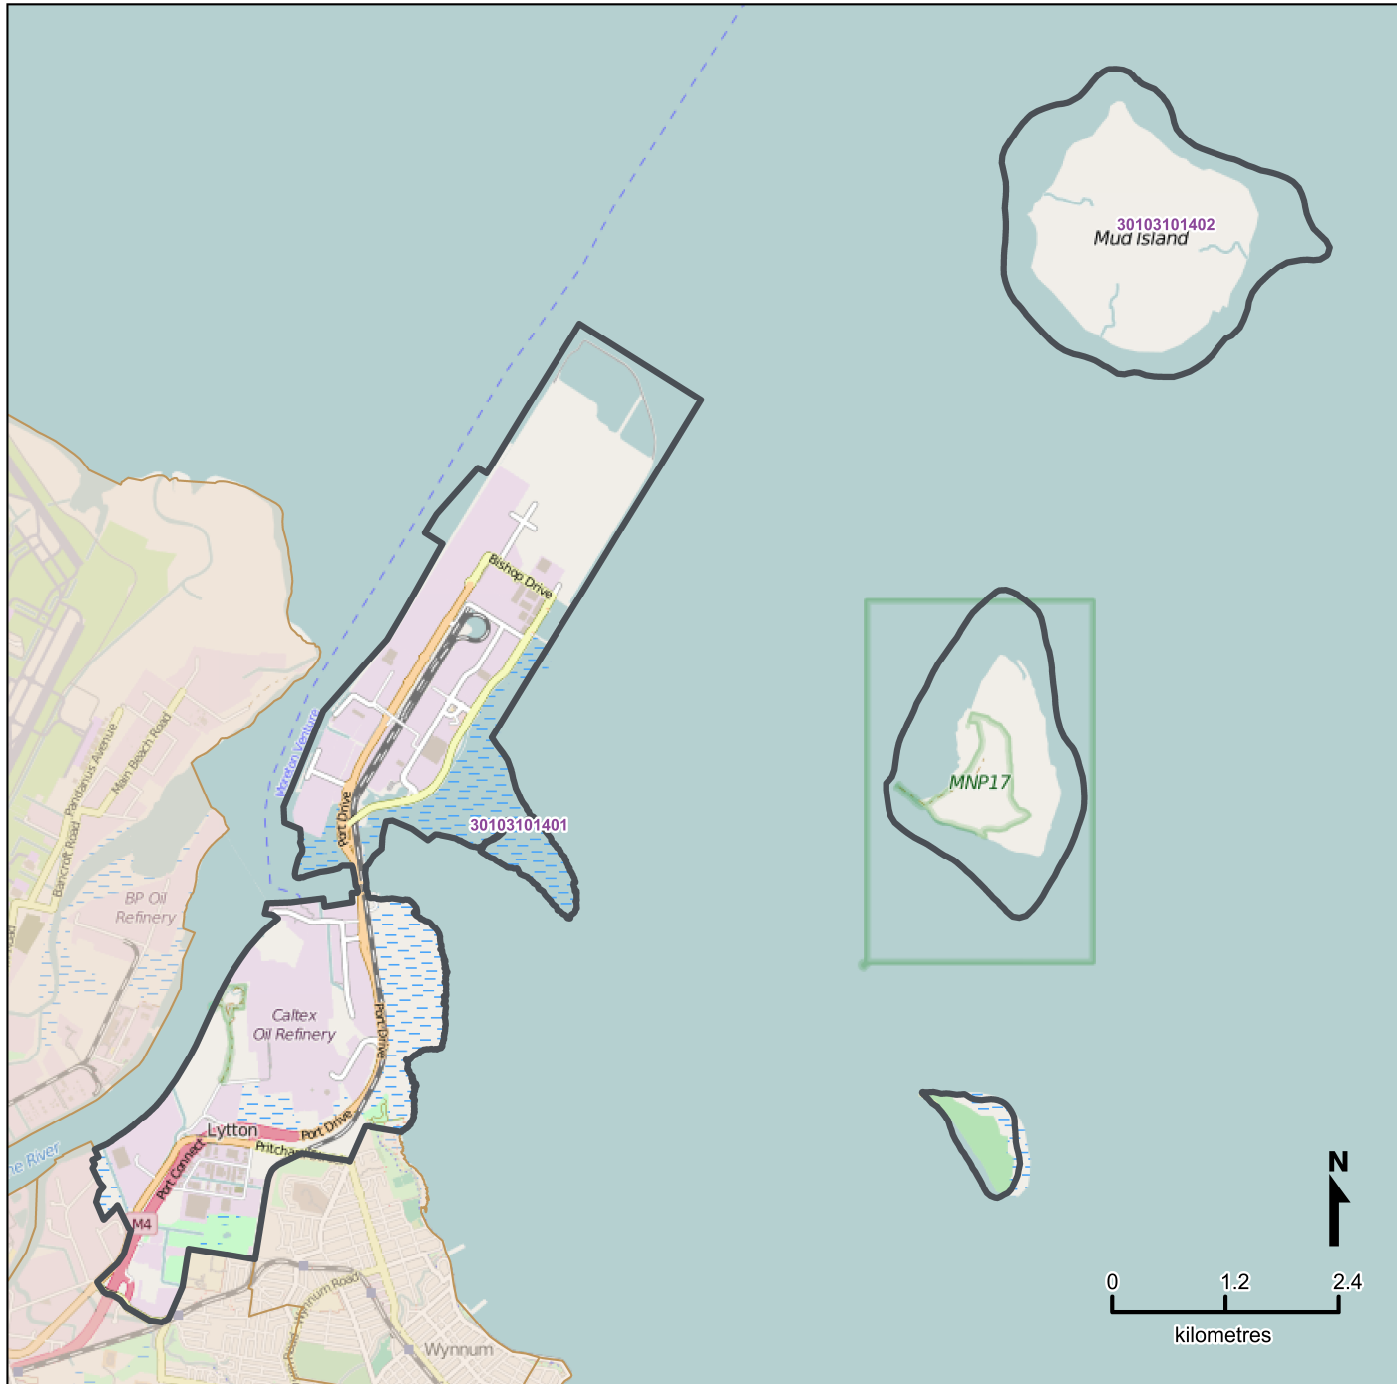

Queensland Statistical Areas, Level 1 (SA1), 2016 - SA1s within Brisbane Port - Lytton SA2

LEGEND

- Selected SA2
- Component SA1s
- Neighbouring SA2s

Map features

- City/Town
- Park
- Main road
- Waterway
- Railway

Map produced by Queensland Government Statistician's Office, Queensland Treasury (<http://www.qgso.qld.gov.au/products/maps/>). Data sourced from ABS 1270.0.55.001

© OpenStreetMap contributors (<http://openstreetmap.org/>)