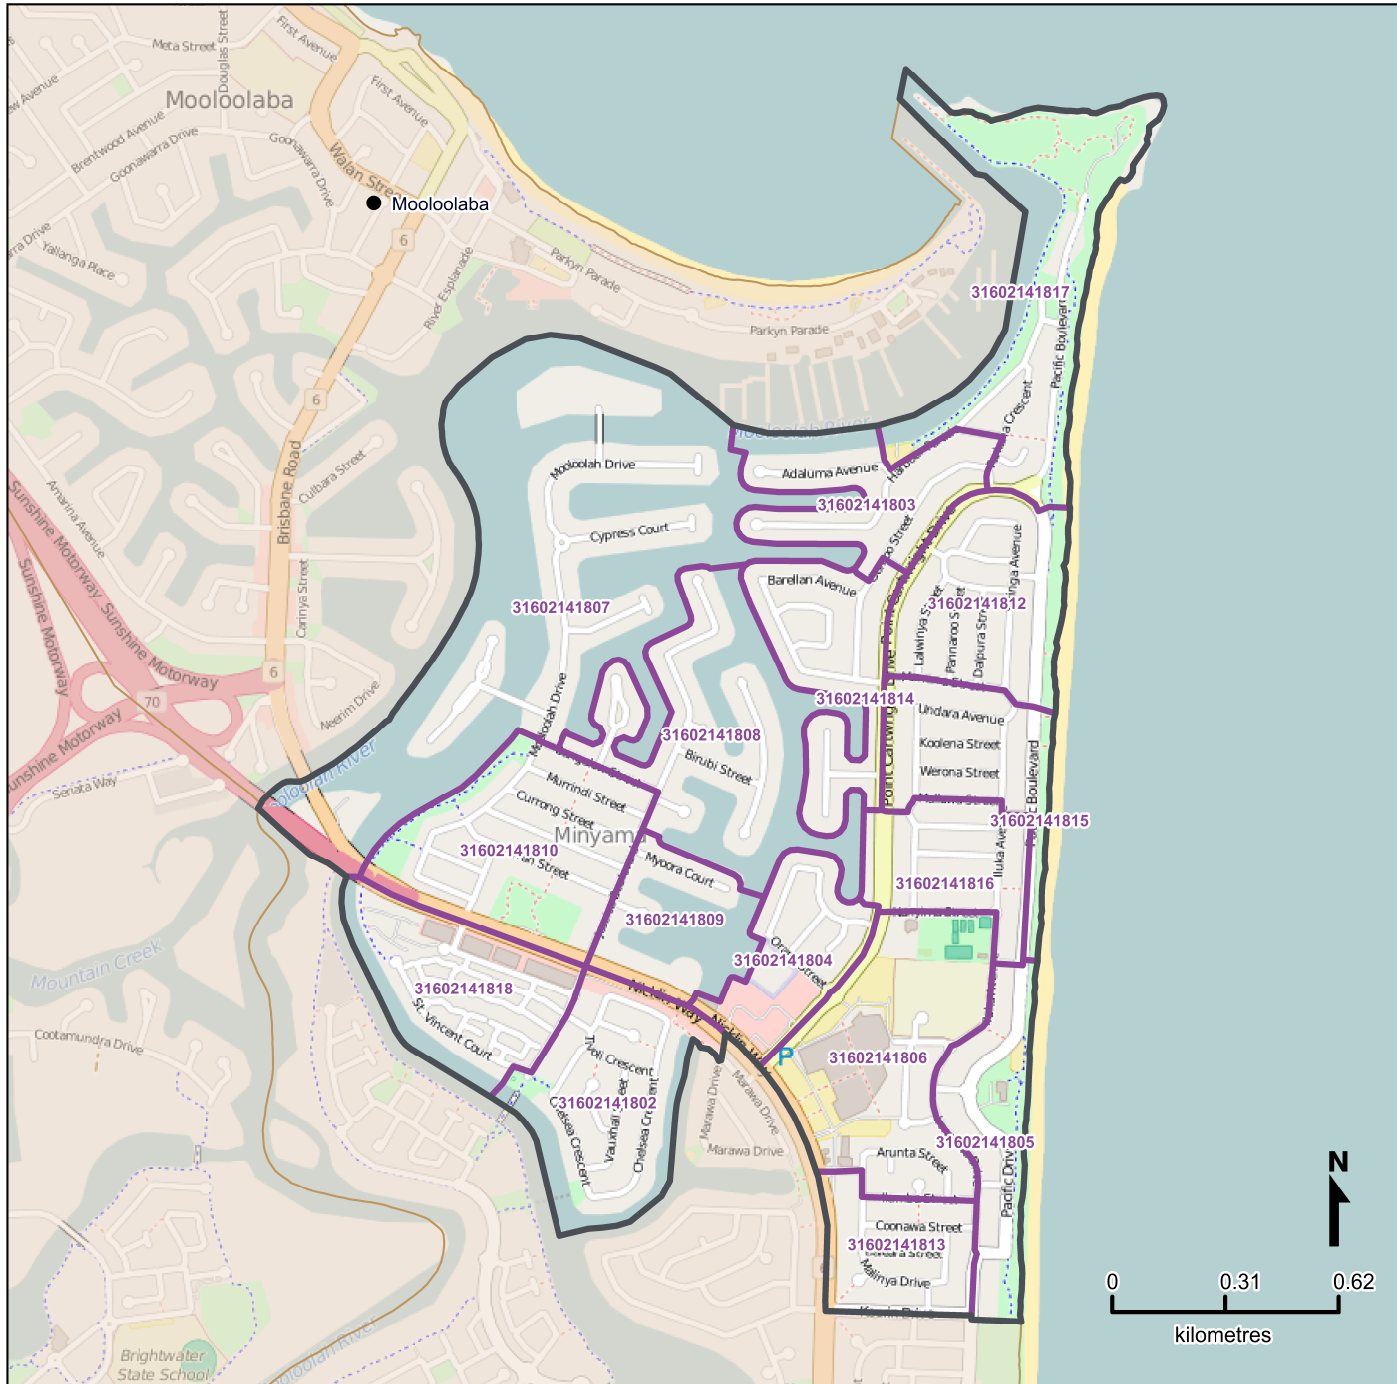

Queensland Statistical Areas, Level 1 (SA1), 2016 - SA1s within Buddina - Minyama SA2

Map produced by Queensland Government Statistician's Office, Queensland Treasury (<http://www.qgso.qld.gov.au/products/maps/>). Data sourced from ABS 1270.0.55.001

© OpenStreetMap contributors (<http://openstreetmap.org/>)

<http://creativecommons.org/licenses/by/4.0>

© The State of Queensland (Queensland Treasury) 2016