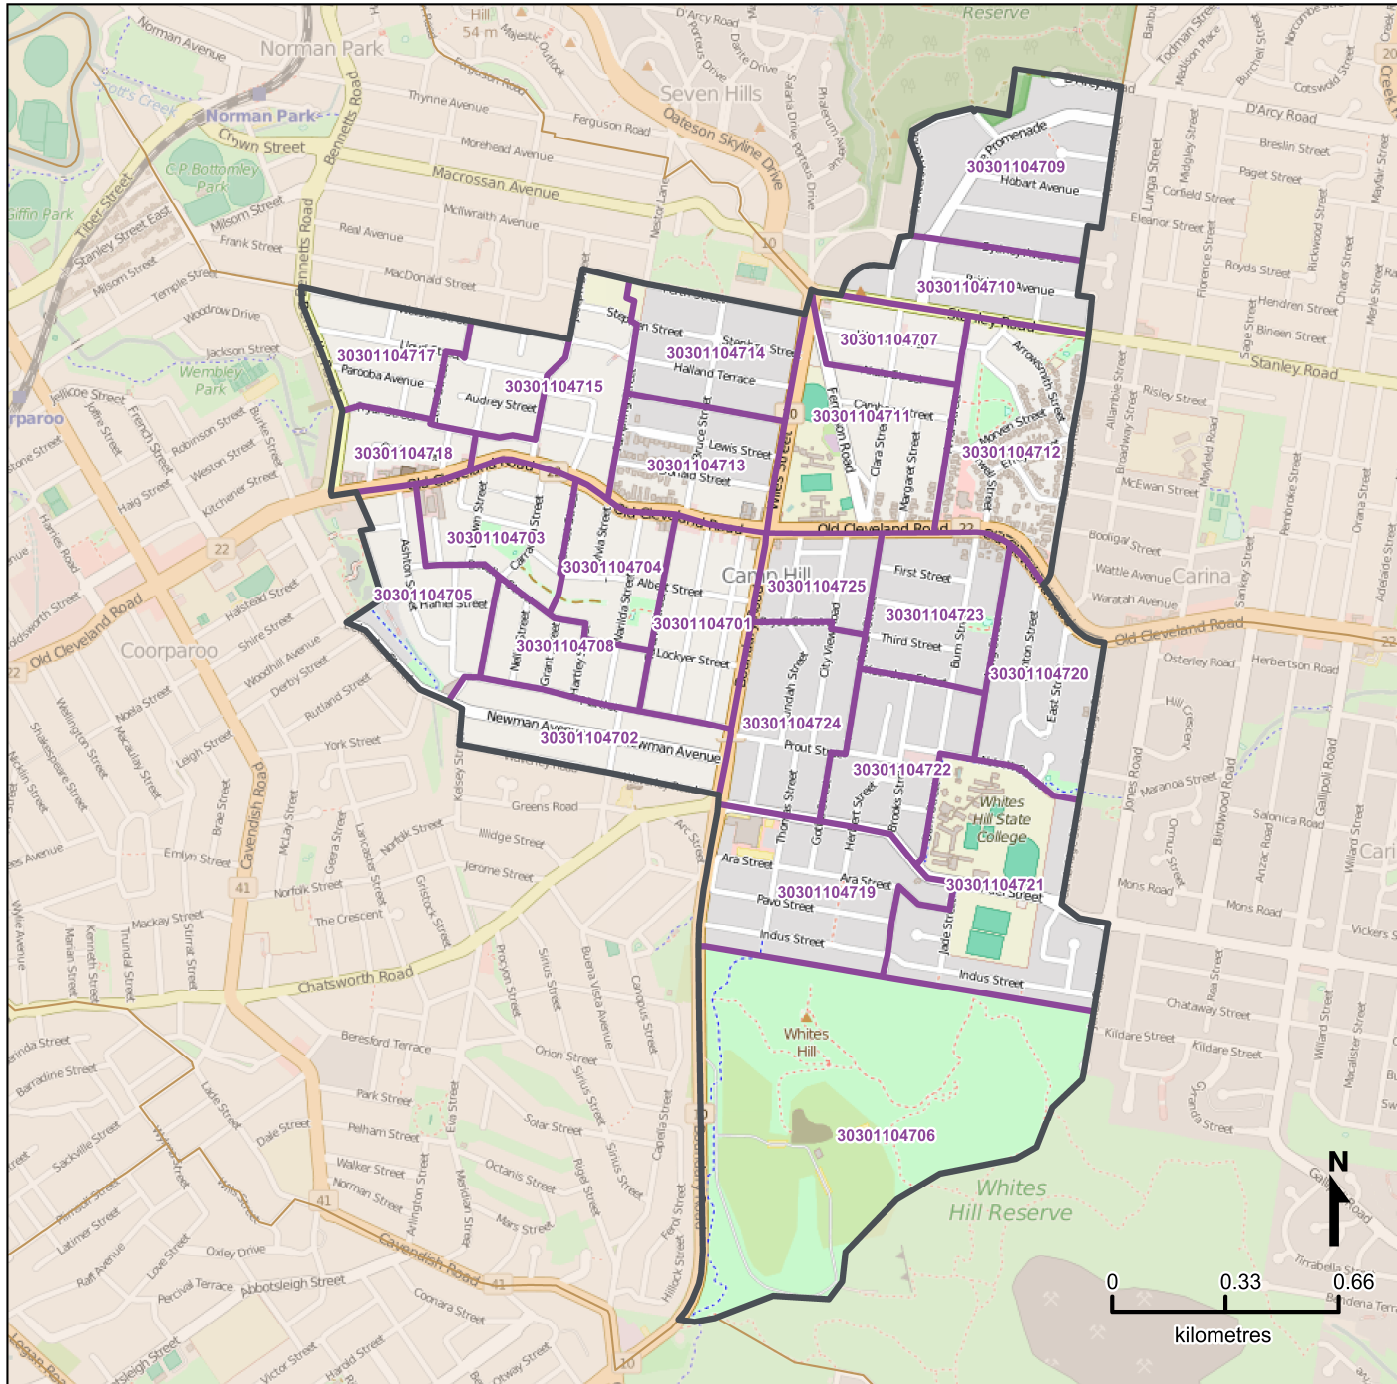

Queensland Statistical Areas, Level 1 (SA1), 2016 - SA1s within Camp Hill SA2

LEGEND

- Selected SA2
- Component SA1s
- Neighbouring SA2s

Map features

- City/Town
- Park
- Main road
- Waterway
- Railway

Map produced by Queensland Government Statistician's Office, Queensland Treasury (<http://www.qgso.qld.gov.au/products/maps/>). Data sourced from ABS 1270.0.55.001

© OpenStreetMap contributors (<http://openstreetmap.org/>)

<http://creativecommons.org/licenses/by/4.0>

© The State of Queensland (Queensland Treasury) 2016