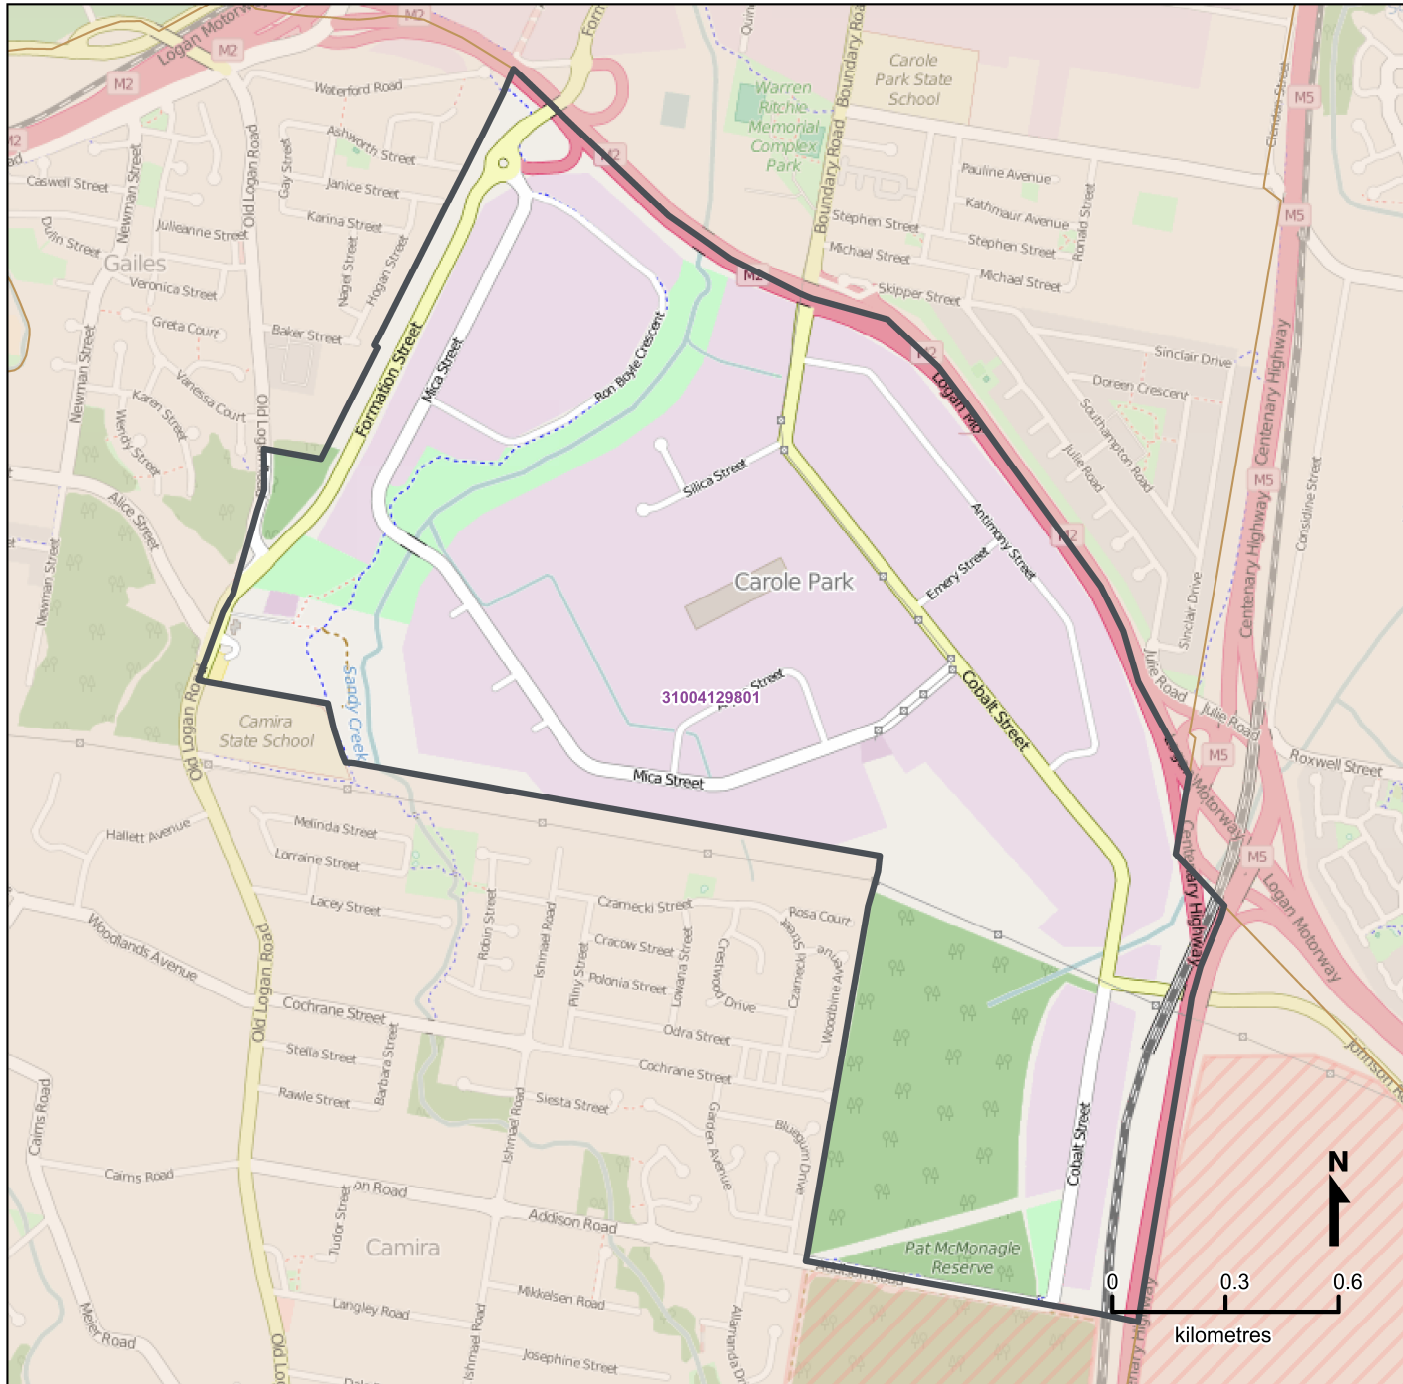

Queensland Statistical Areas, Level 1 (SA1), 2016 - SA1s within Carole Park SA2

LEGEND

- Selected SA2
- Component SA1s
- Neighbouring SA2s

Map features

- City/Town
- Park
- Main road
- Waterway
- Railway

Map produced by Queensland Government Statistician's Office, Queensland Treasury (<http://www.qgso.qld.gov.au/products/maps/>). Data sourced from ABS 1270.0.55.001