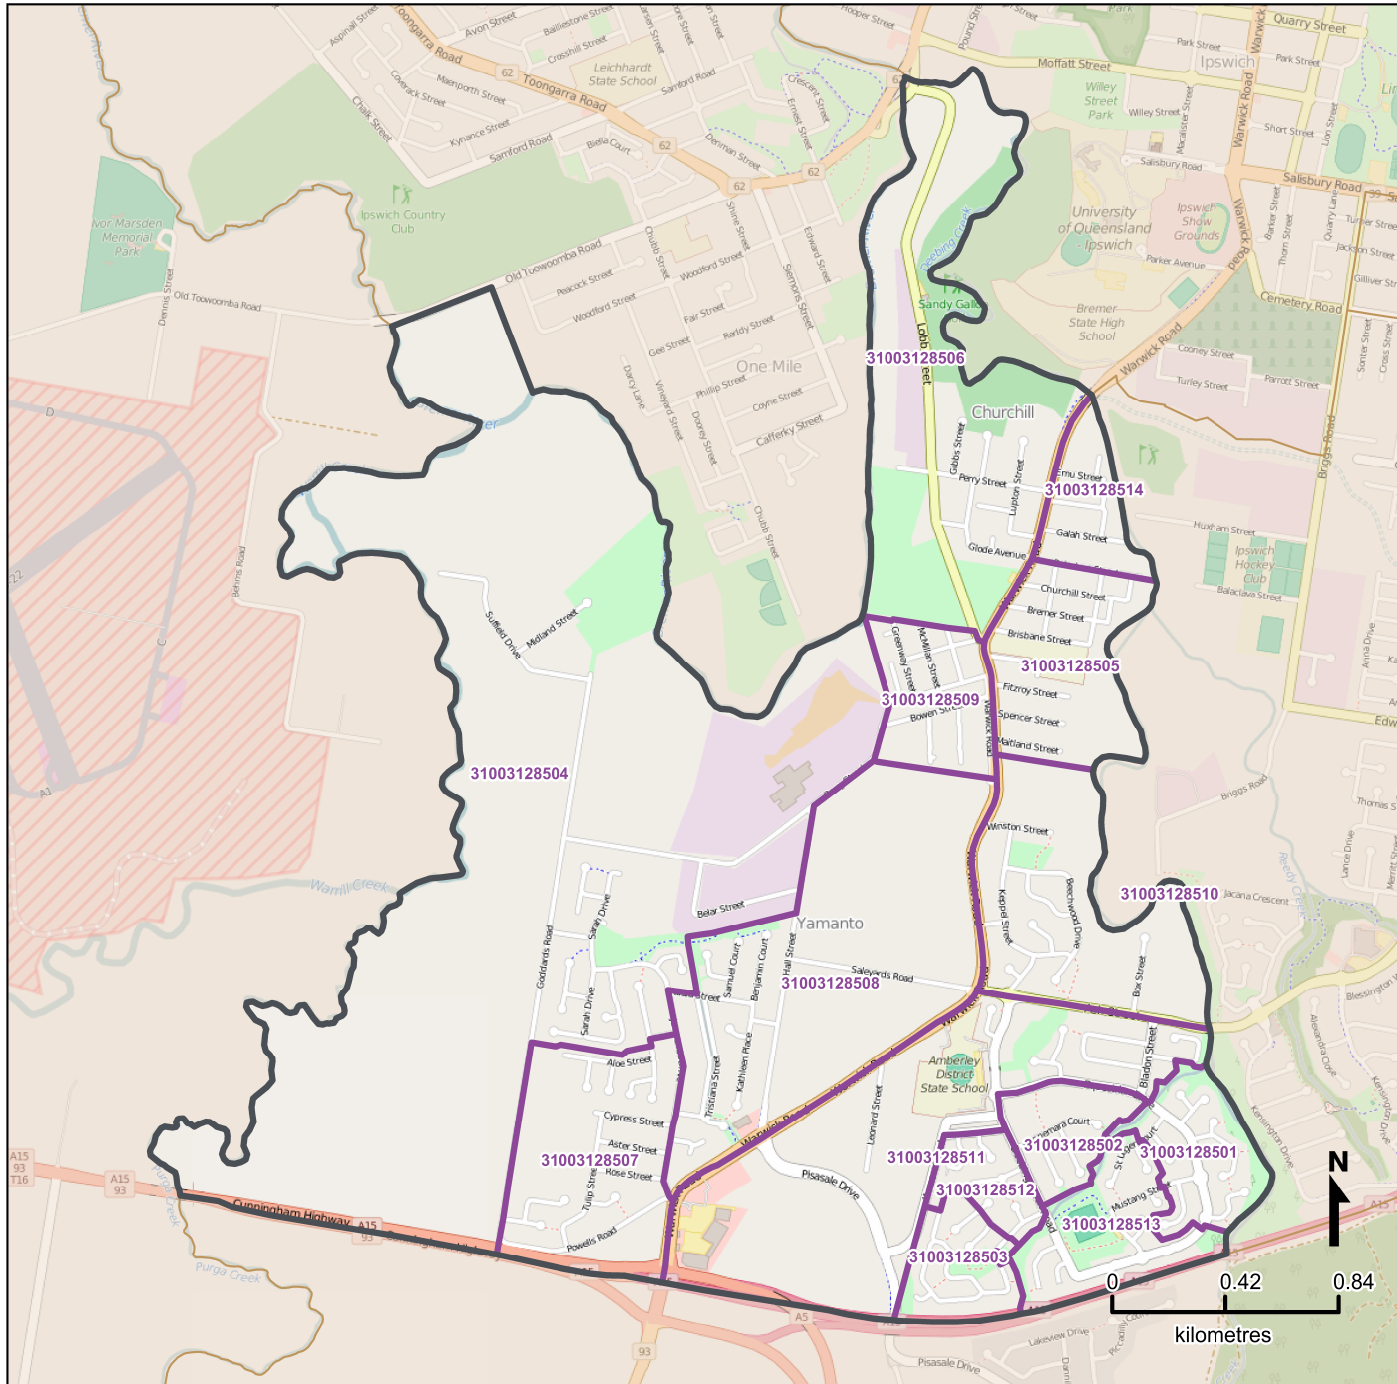

Queensland Statistical Areas, Level 1 (SA1), 2016 - SA1s within Churchill - Yamanto SA2

LEGEND

- Selected SA2
- Component SA1s
- Neighbouring SA2s

Map features

- City/Town
- Park
- Main road
- Waterway
- Railway

Map produced by Queensland Government Statistician's Office, Queensland Treasury (<http://www.qgso.qld.gov.au/products/maps/>). Data sourced from ABS 1270.0.55.001

© OpenStreetMap contributors (<http://openstreetmap.org/>)