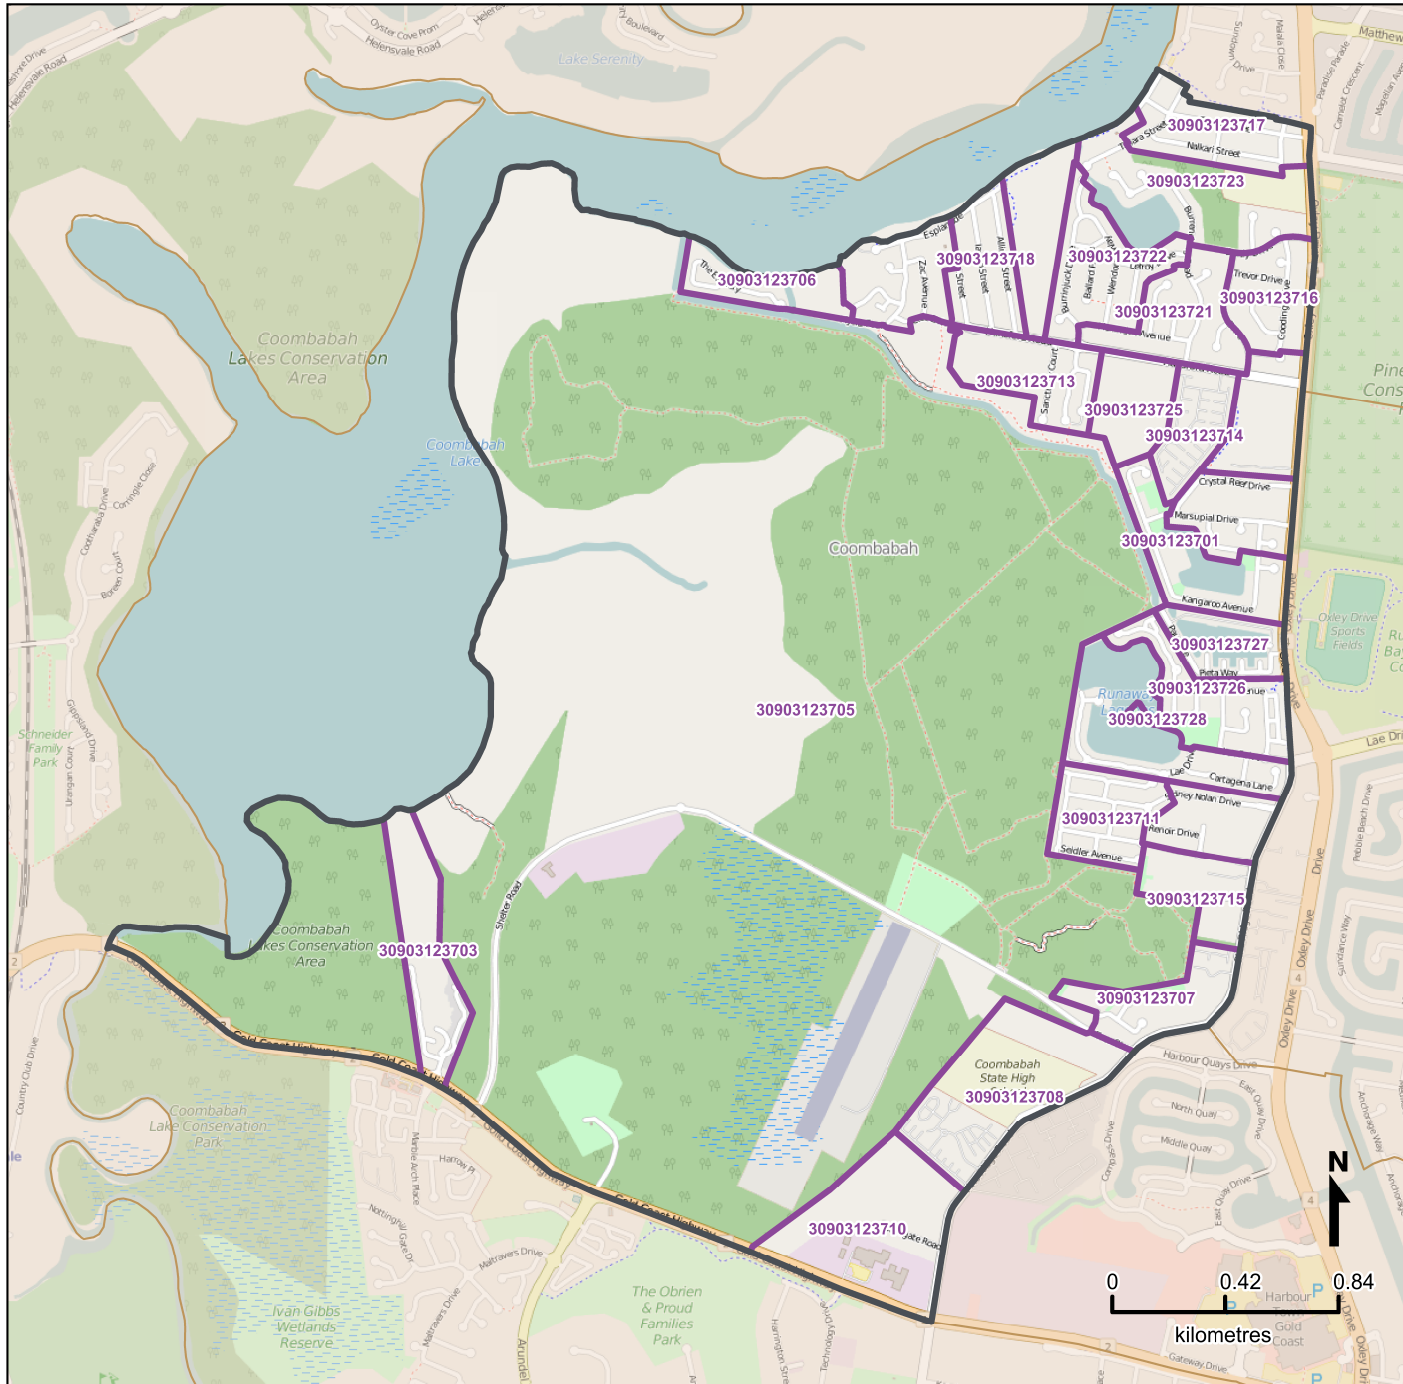

Queensland Statistical Areas, Level 1 (SA1), 2016 - SA1s within Coombabah SA2

LEGEND

- Selected SA2
- Component SA1s
- Neighbouring SA2s

Map features

- City/Town
- Park
- Waterway
- Main road
- Railway

Map produced by Queensland Government Statistician's Office, Queensland Treasury (<http://www.qgso.qld.gov.au/products/maps/>). Data sourced from ABS 1270.0.55.001

© OpenStreetMap contributors (<http://openstreetmap.org/>)

<http://creativecommons.org/licenses/by/4.0>

© The State of Queensland (Queensland Treasury) 2016