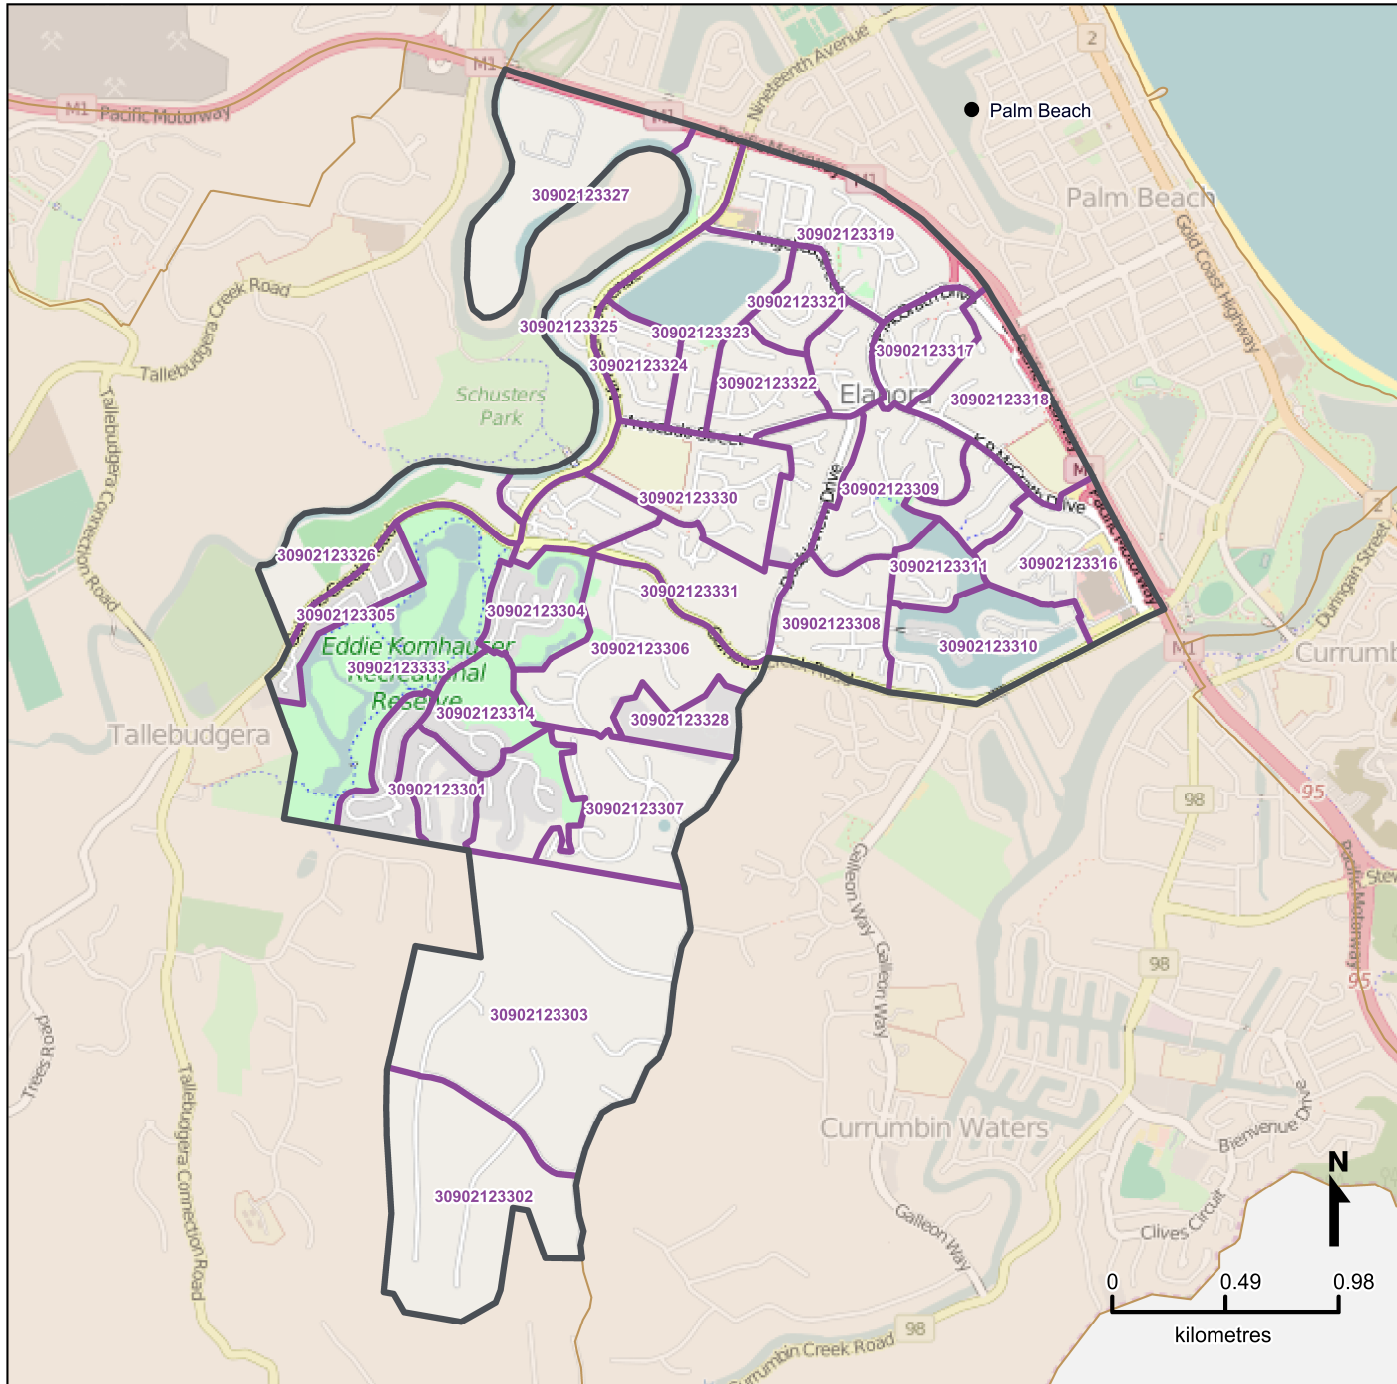

Queensland Statistical Areas, Level 1 (SA1), 2016 - SA1s within Elanora SA2

LEGEND

- Selected SA2
- Component SA1s
- Neighbouring SA2s

Map features

- City/Town
- Park
- Main road
- Waterway
- Railway

Map produced by Queensland Government Statistician's Office, Queensland Treasury (<http://www.qgso.qld.gov.au/products/maps/>). Data sourced from ABS 1270.0.55.001

© OpenStreetMap contributors (<http://openstreetmap.org/>)

<http://creativecommons.org/licenses/by/4.0>

© The State of Queensland (Queensland Treasury) 2016