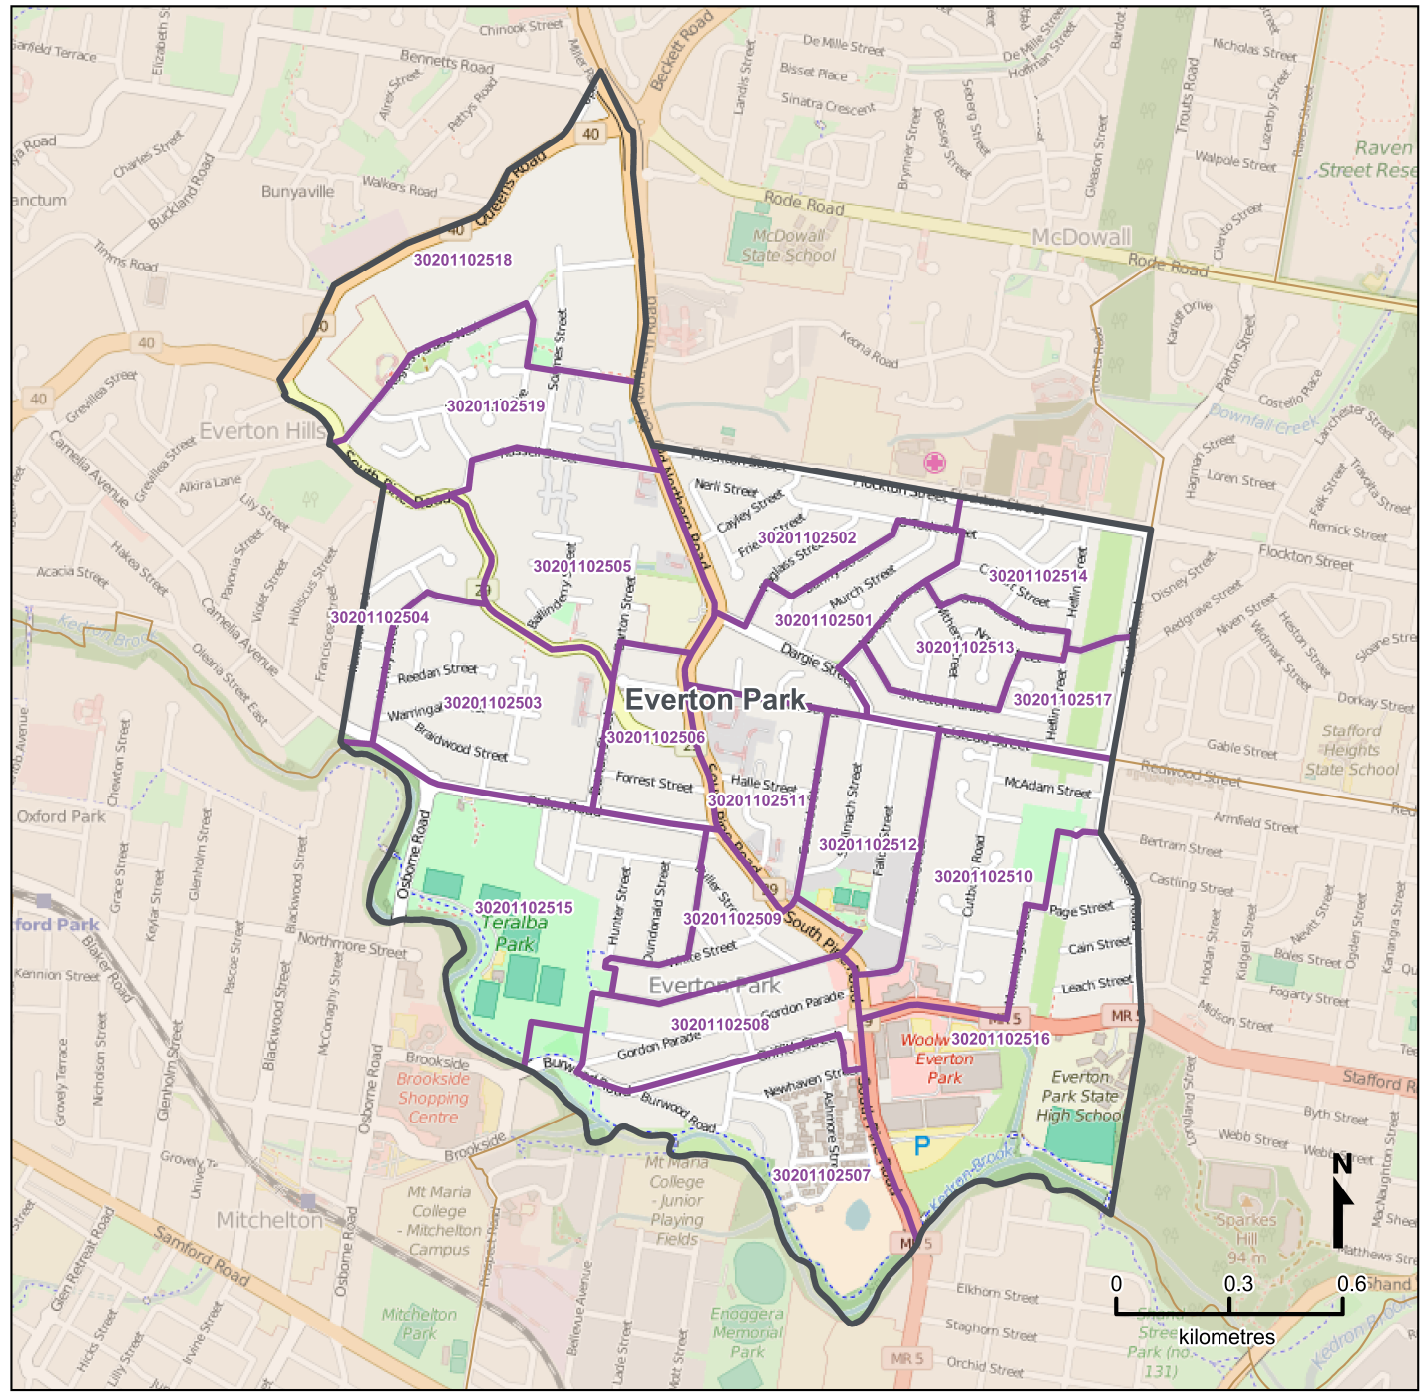

Queensland Statistical Areas, Level 1 (SA1), 2016 - SA1s within Everton Park SA2

LEGEND

- Selected SA2
- Component SA1s
- Neighbouring SA2s

Map features

- City/Town
- Park
- Main road
- Waterway
- Railway

Map produced by Queensland Government Statistician's Office, Queensland Treasury (<http://www.qgso.qld.gov.au/products/maps/>). Data sourced from ABS 1270.0.55.001

© OpenStreetMap contributors (<http://openstreetmap.org/>)