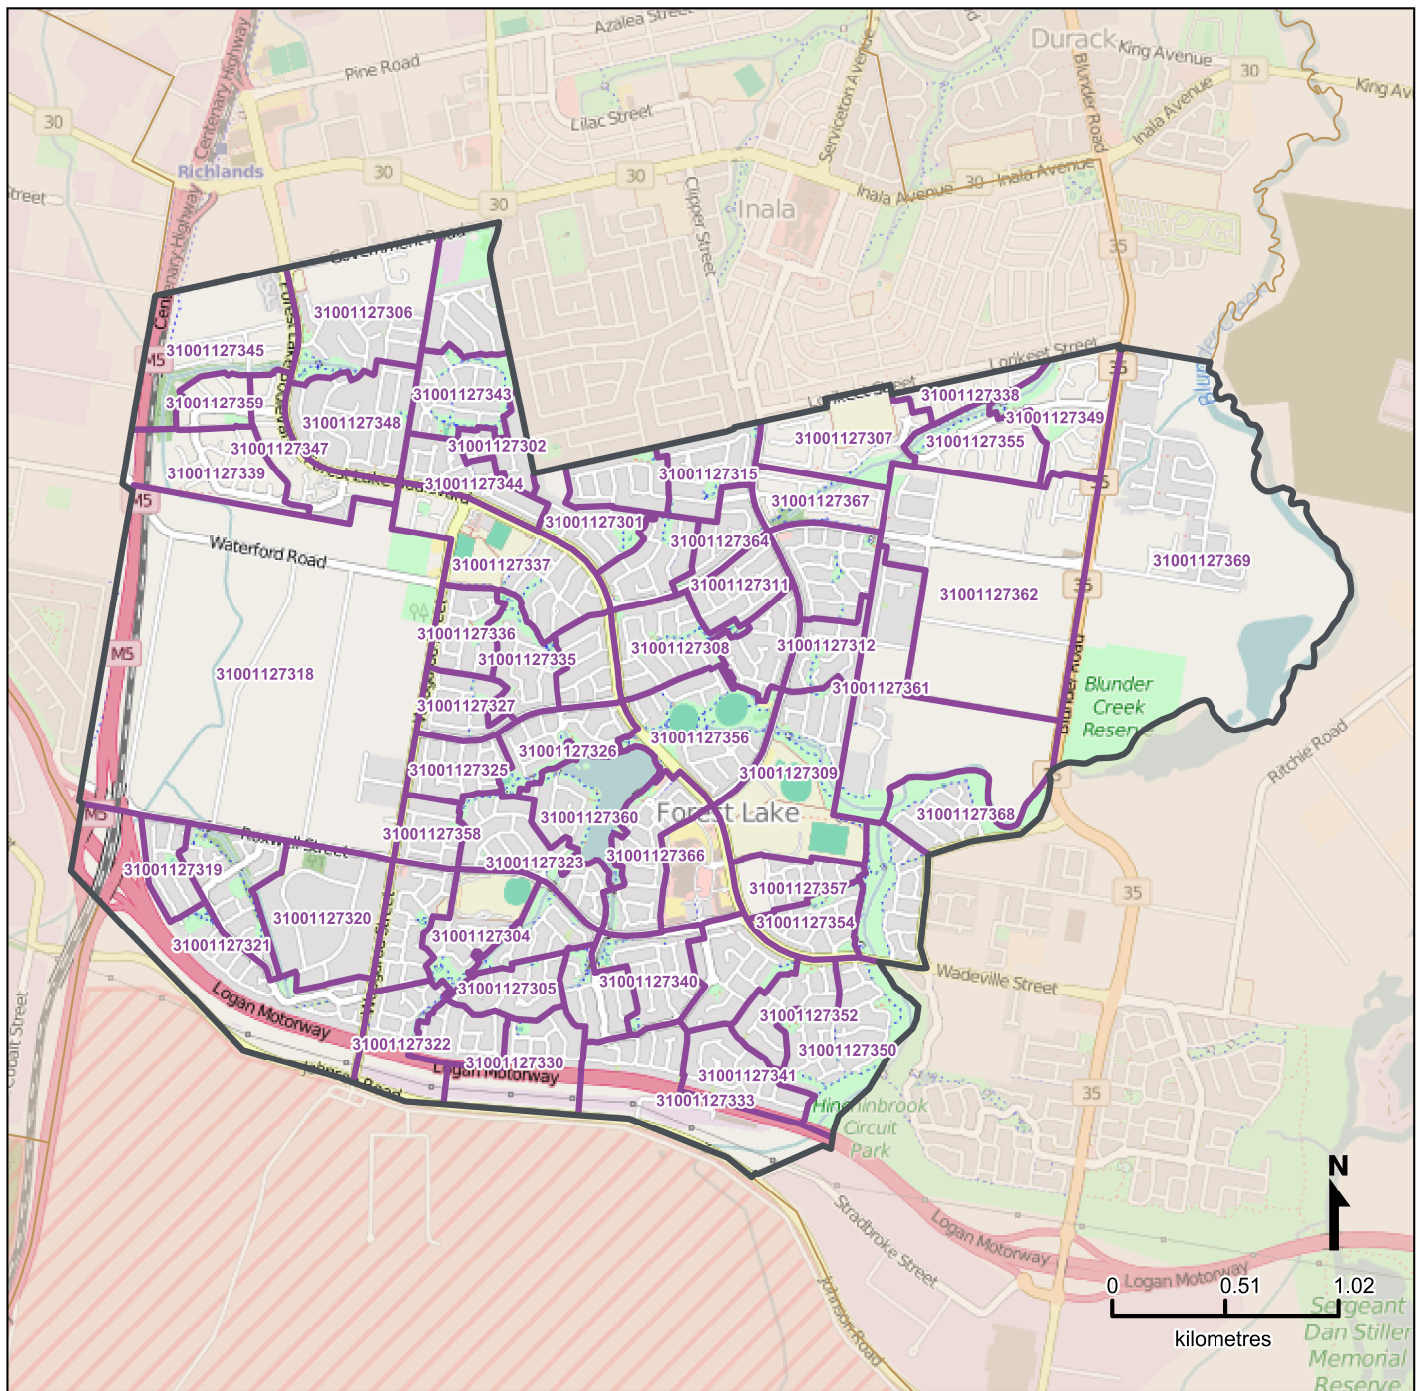

Queensland Statistical Areas, Level 1 (SA1), 2016 - SA1s within Forest Lake - Doolandella SA2

LEGEND

- Selected SA2
- Component SA1s
- Neighbouring SA2s

Map features

- City/Town
- Park
- Main road
- Waterway
- Railway

Map produced by Queensland Government Statistician's Office, Queensland Treasury (<http://www.qgso.qld.gov.au/products/maps/>). Data sourced from ABS 1270.0.55.001

© OpenStreetMap contributors (<http://openstreetmap.org/>)
 http://creativecommons.org/licenses/by/4.0
 © The State of Queensland (Queensland Treasury) 2016