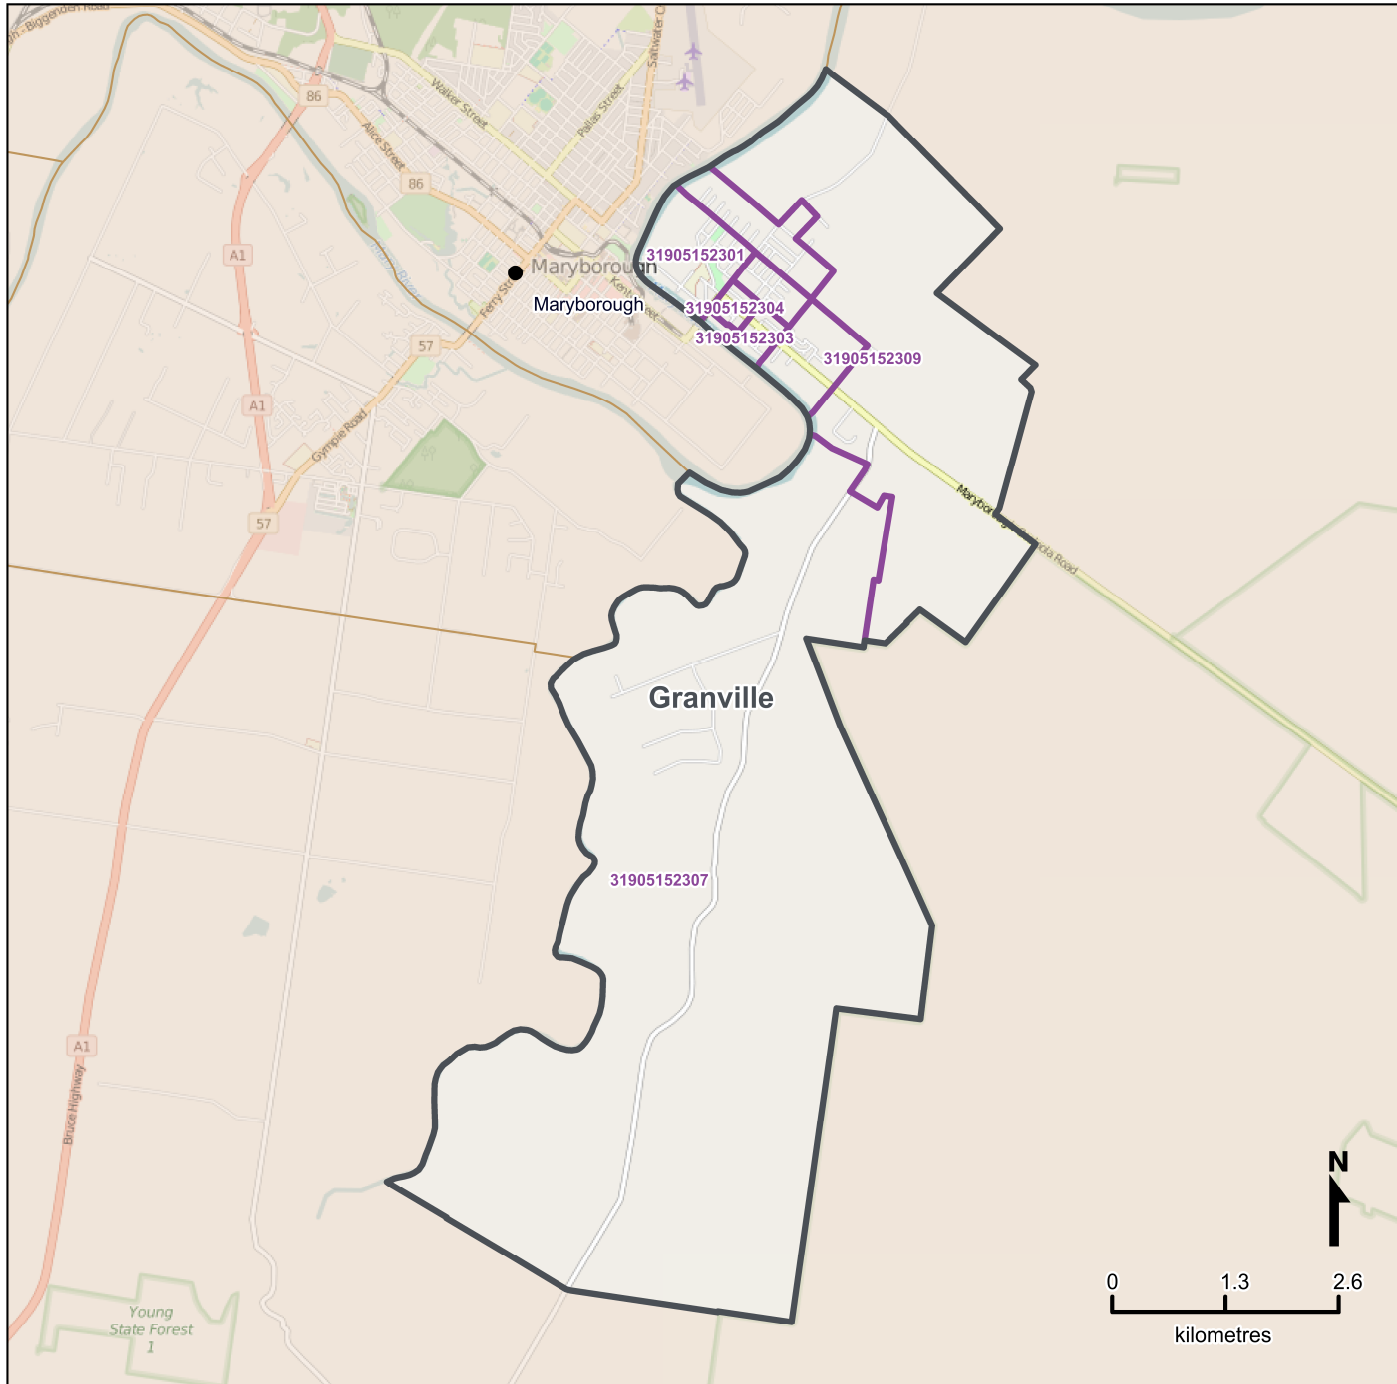

Queensland Statistical Areas, Level 1 (SA1), 2016 - SA1s within Granville SA2

LEGEND

- Selected SA2
- Component SA1s
- Neighbouring SA2s

Map features

- City/Town
- Park
- Main road
- Waterway
- Railway

Map produced by Queensland Government Statistician's Office, Queensland Treasury (<http://www.qgso.qld.gov.au/products/maps/>). Data sourced from ABS 1270.0.55.001