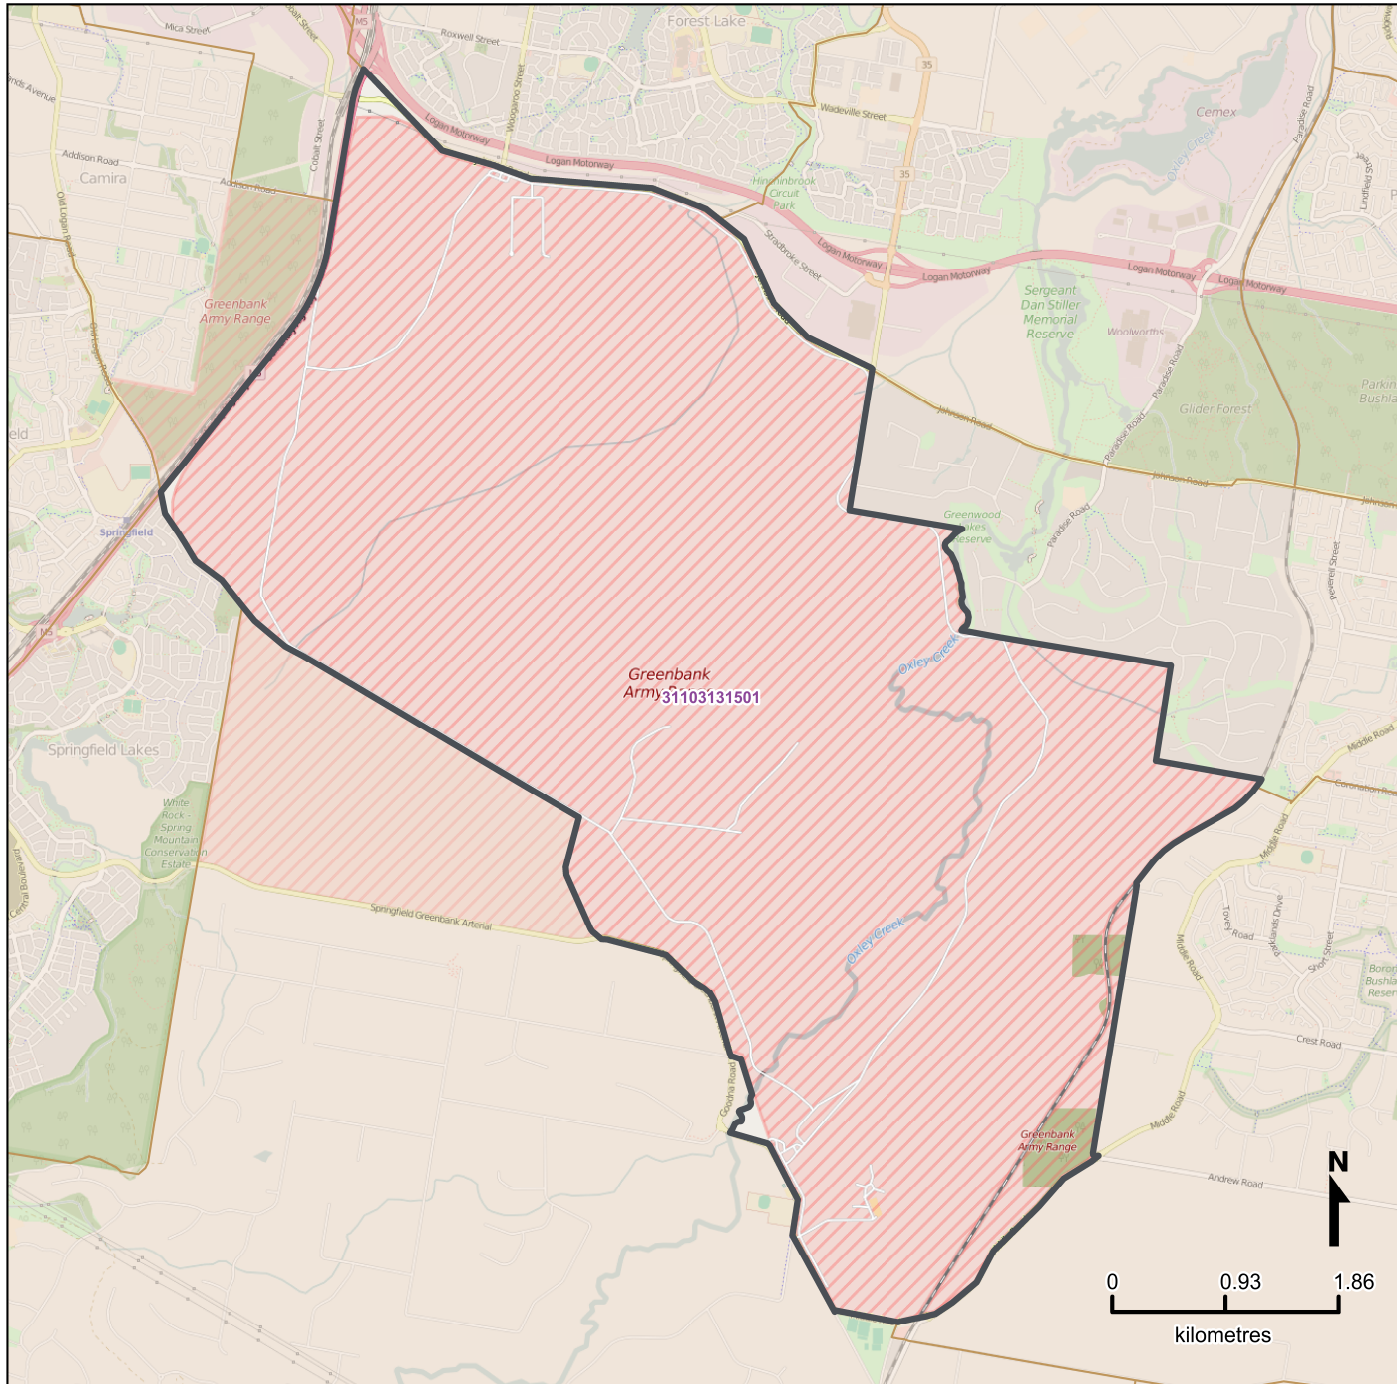

Queensland Statistical Areas, Level 1 (SA1), 2016 - SA1s within Greenbank Military Camp SA2

Map produced by Queensland Government Statistician's Office, Queensland Treasury (<http://www.qgso.qld.gov.au/products/maps/>). Data sourced from ABS 1270.0.55.001

© OpenStreetMap contributors (<http://openstreetmap.org/>)

 <http://creativecommons.org/licenses/by/4.0>

© The State of Queensland (Queensland Treasury) 2016