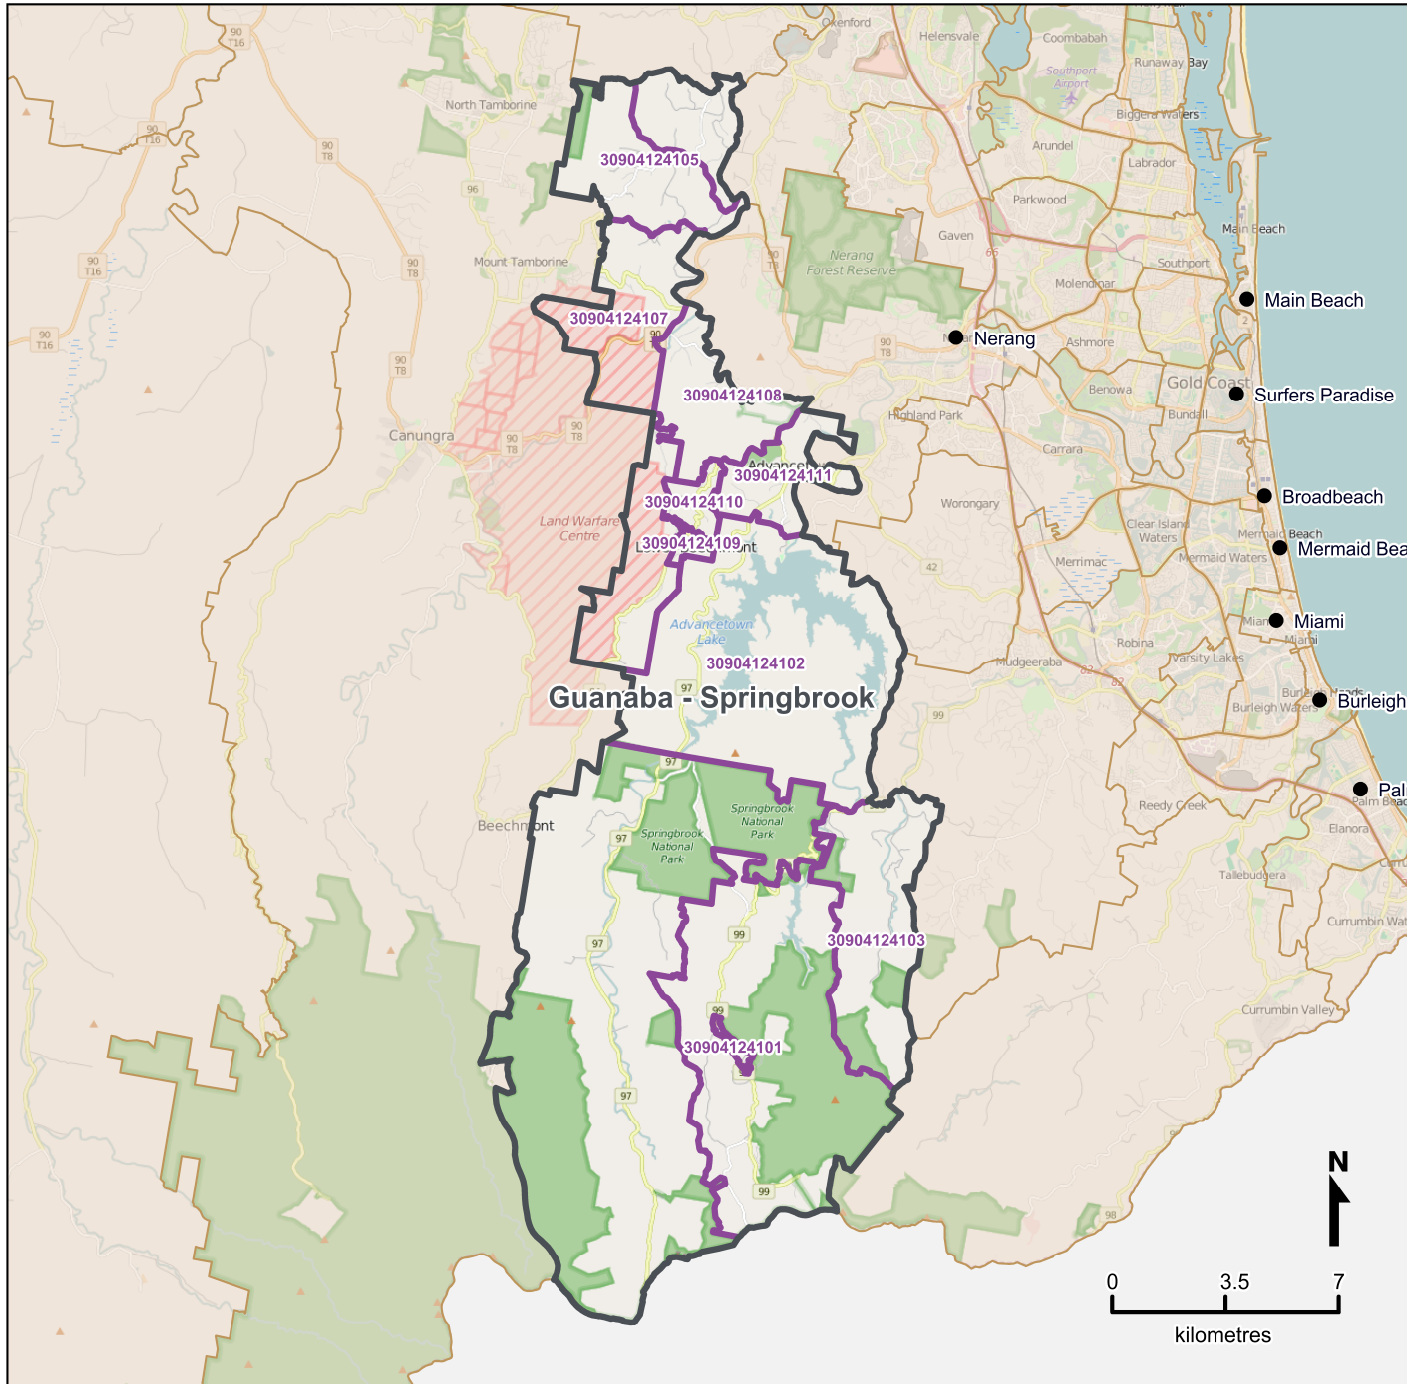

Queensland Statistical Areas, Level 1 (SA1), 2016 - SA1s within Guanaba - Springbrook SA2

LEGEND

- Selected SA2
- Component SA1s
- Neighbouring SA2s

Map features

- City/Town
- Park
- Waterway
- Main road
- Railway

Map produced by Queensland Government Statistician's Office, Queensland Treasury (<http://www.qgso.qld.gov.au/products/maps/>). Data sourced from ABS 1270.0.55.001

© OpenStreetMap contributors (<http://openstreetmap.org/>)