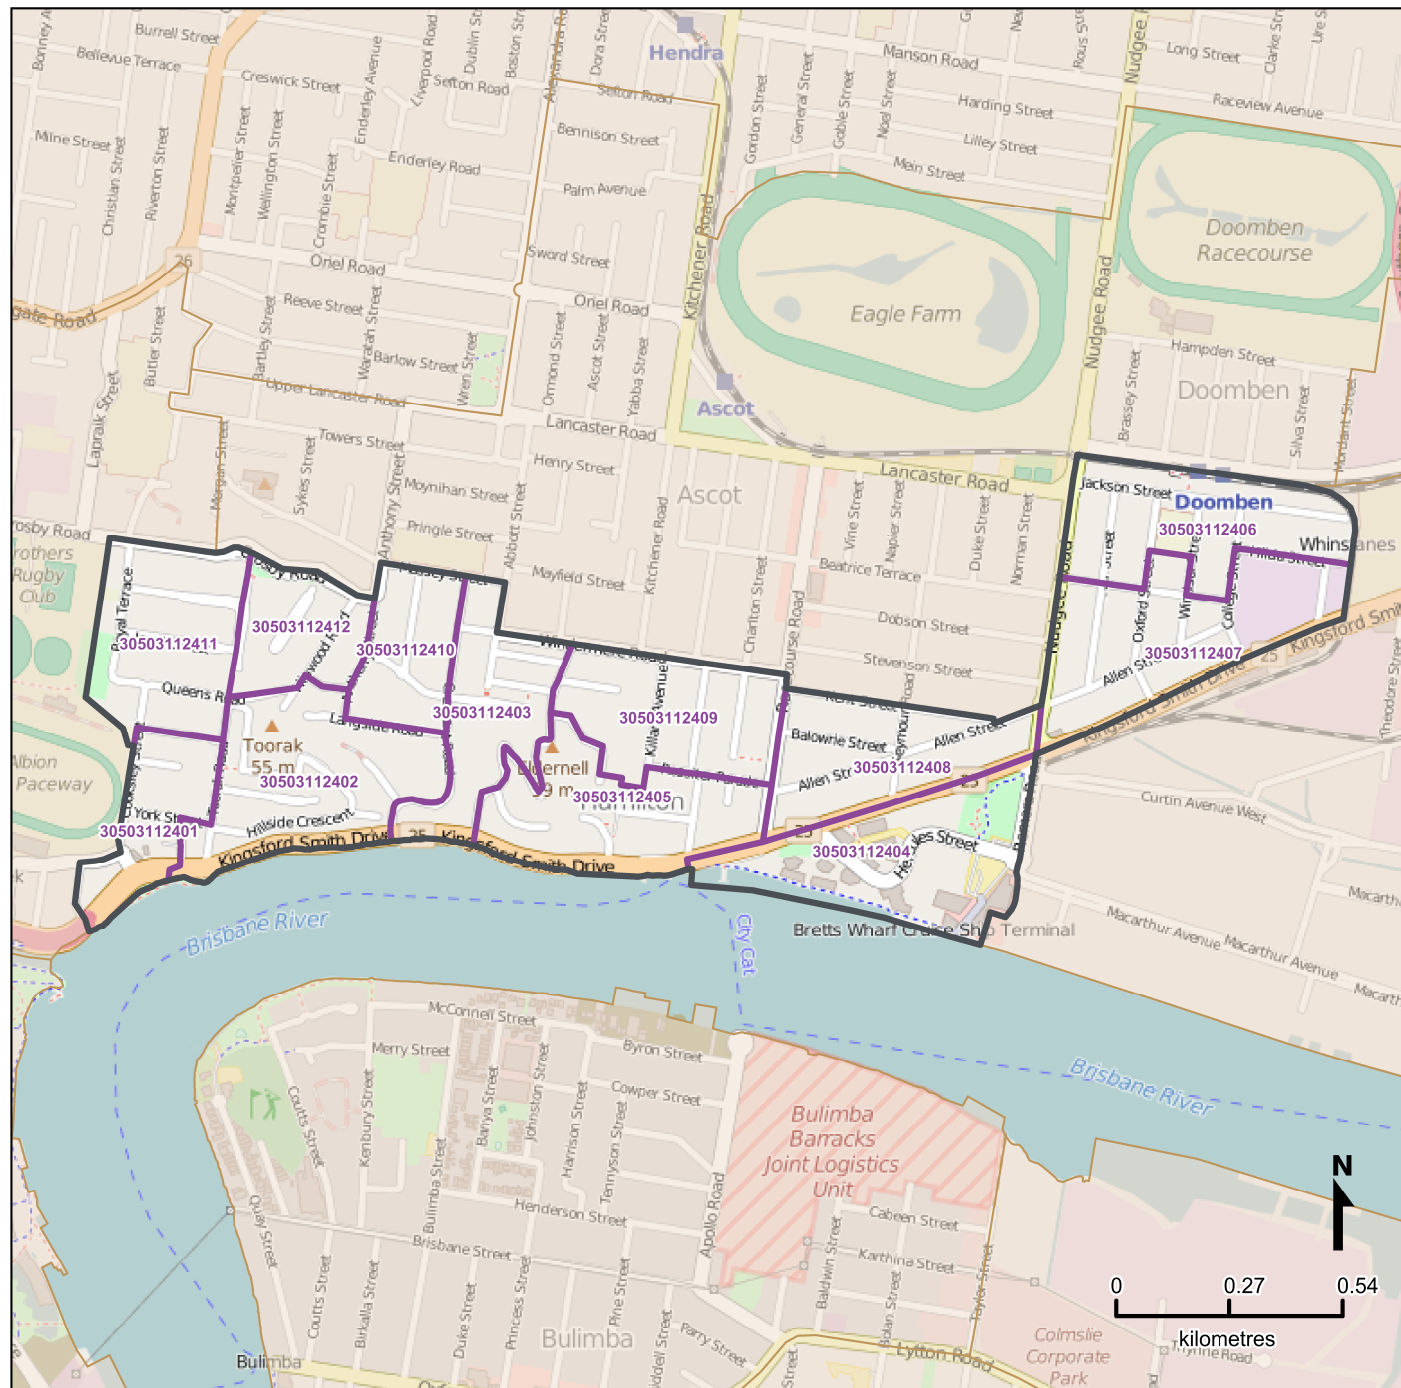

Queensland Statistical Areas, Level 1 (SA1), 2016 - SA1s within Hamilton (Qld) SA2

LEGEND

- Selected SA2
- Component SA1s
- Neighbouring SA2s

Map features

- City/Town
- Park
- Main road
- Waterway
- Railway

Map produced by Queensland Government Statistician's Office, Queensland Treasury (<http://www.qgso.qld.gov.au/products/maps/>). Data sourced from ABS 1270.0.55.001

© OpenStreetMap contributors (<http://openstreetmap.org/>)