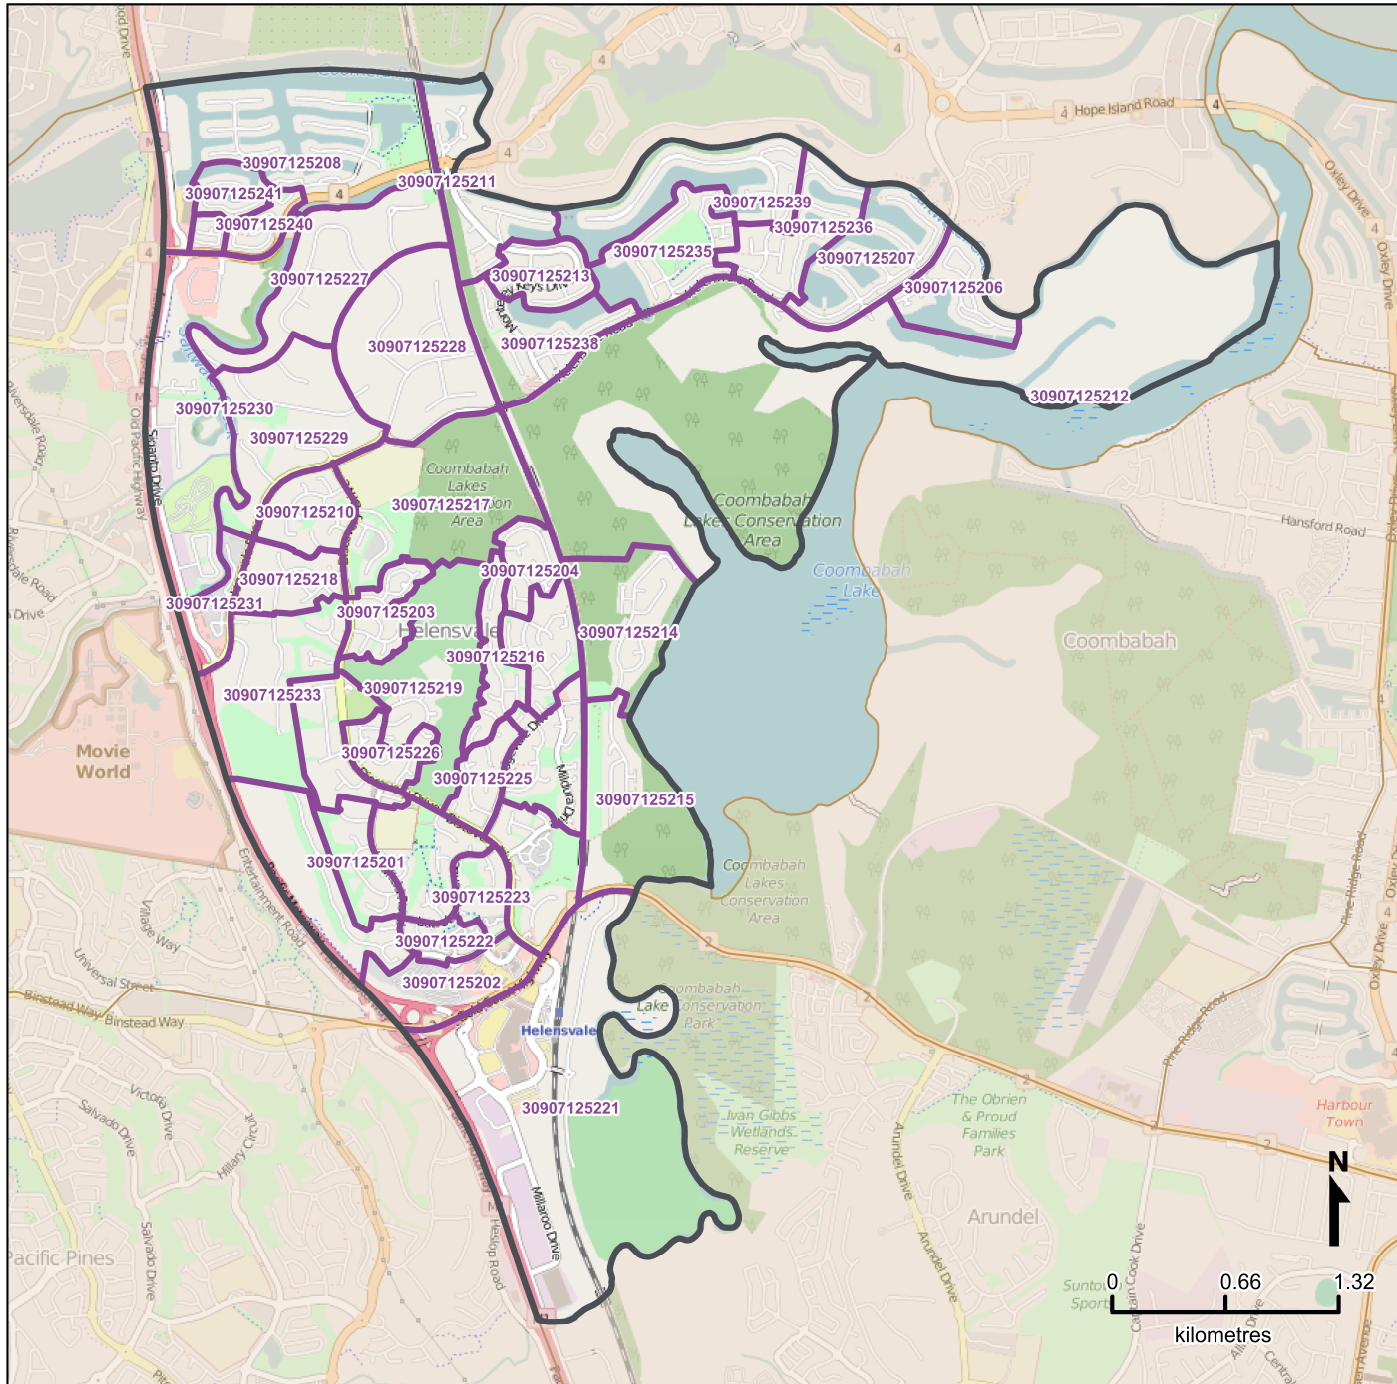

Queensland Statistical Areas, Level 1 (SA1), 2016 - SA1s within Helensvale SA2

LEGEND

- Selected SA2
- Component SA1s
- Neighbouring SA2s

Map features

- City/Town
- Park
- Main road
- Waterway
- Railway

Map produced by Queensland Government Statistician's Office, Queensland Treasury (<http://www.qgso.qld.gov.au/products/maps/>). Data sourced from ABS 1270.0.55.001

© OpenStreetMap contributors (<http://openstreetmap.org/>)

<http://creativecommons.org/licenses/by/4.0>

© The State of Queensland (Queensland Treasury) 2016