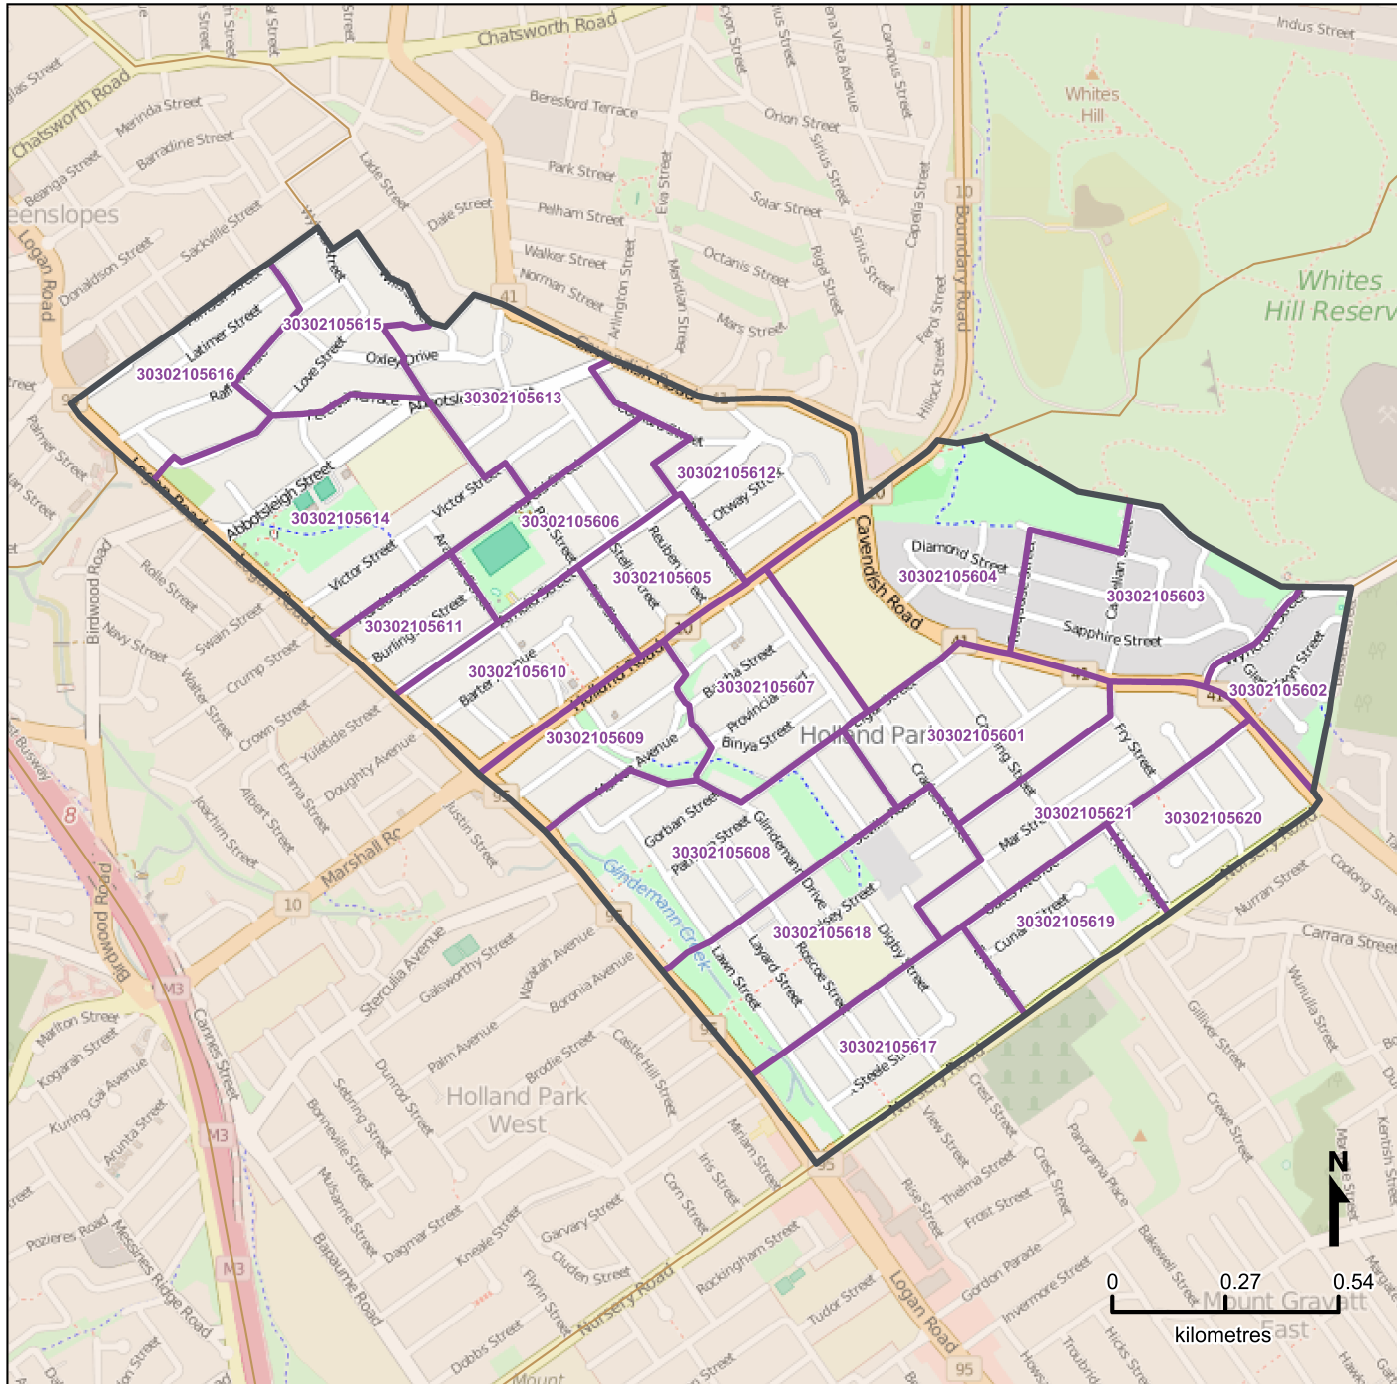

Queensland Statistical Areas, Level 1 (SA1), 2016 - SA1s within Holland Park SA2

LEGEND

- Selected SA2
- Component SA1s
- Neighbouring SA2s

Map features

- City/Town
- Park
- Main road
- Waterway
- Railway

Map produced by Queensland Government Statistician's Office, Queensland Treasury (<http://www.qgso.qld.gov.au/products/maps/>). Data sourced from ABS 1270.0.55.001

© OpenStreetMap contributors (<http://openstreetmap.org/>)