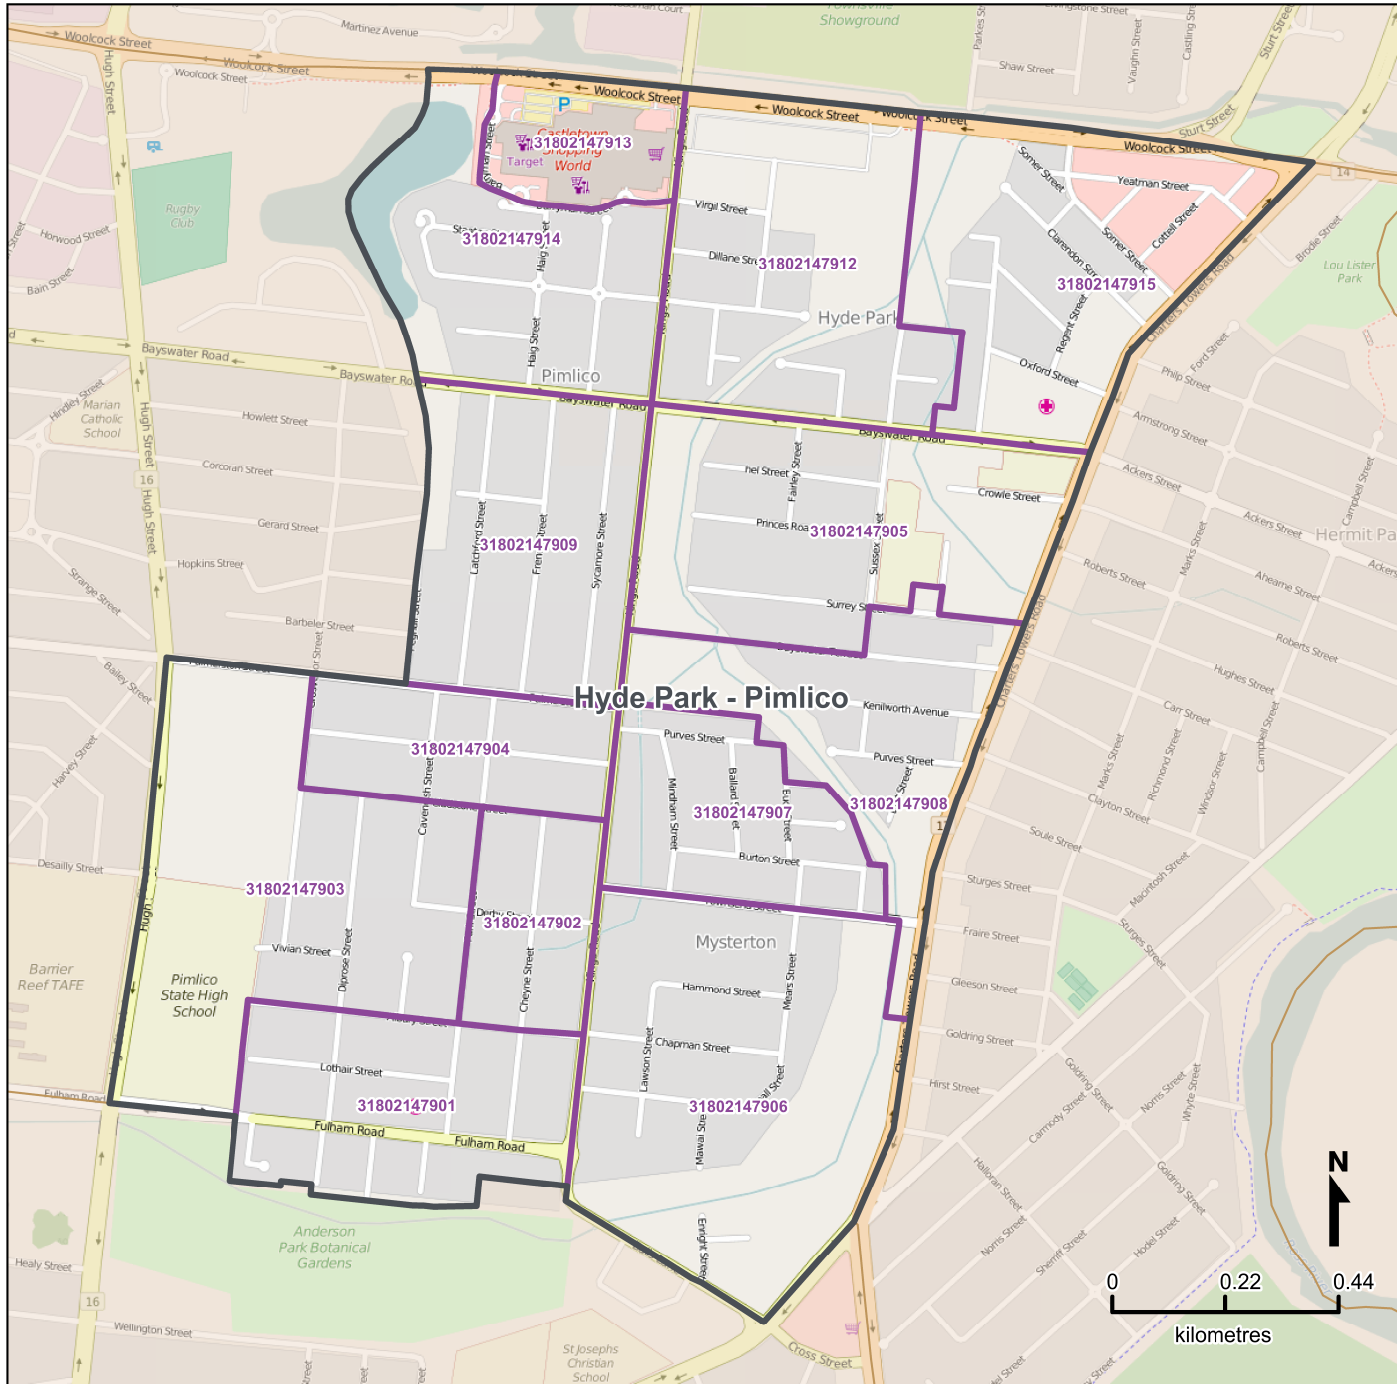

Queensland Statistical Areas, Level 1 (SA1), 2016 - SA1s within Hyde Park - Pimlico SA2

Map produced by Queensland Government Statistician's Office, Queensland Treasury (<http://www.qgso.qld.gov.au/products/maps/>). Data sourced from ABS 1270.0.55.001

© OpenStreetMap contributors (<http://openstreetmap.org/>)

<http://creativecommons.org/licenses/by/4.0>

© The State of Queensland (Queensland Treasury) 2016