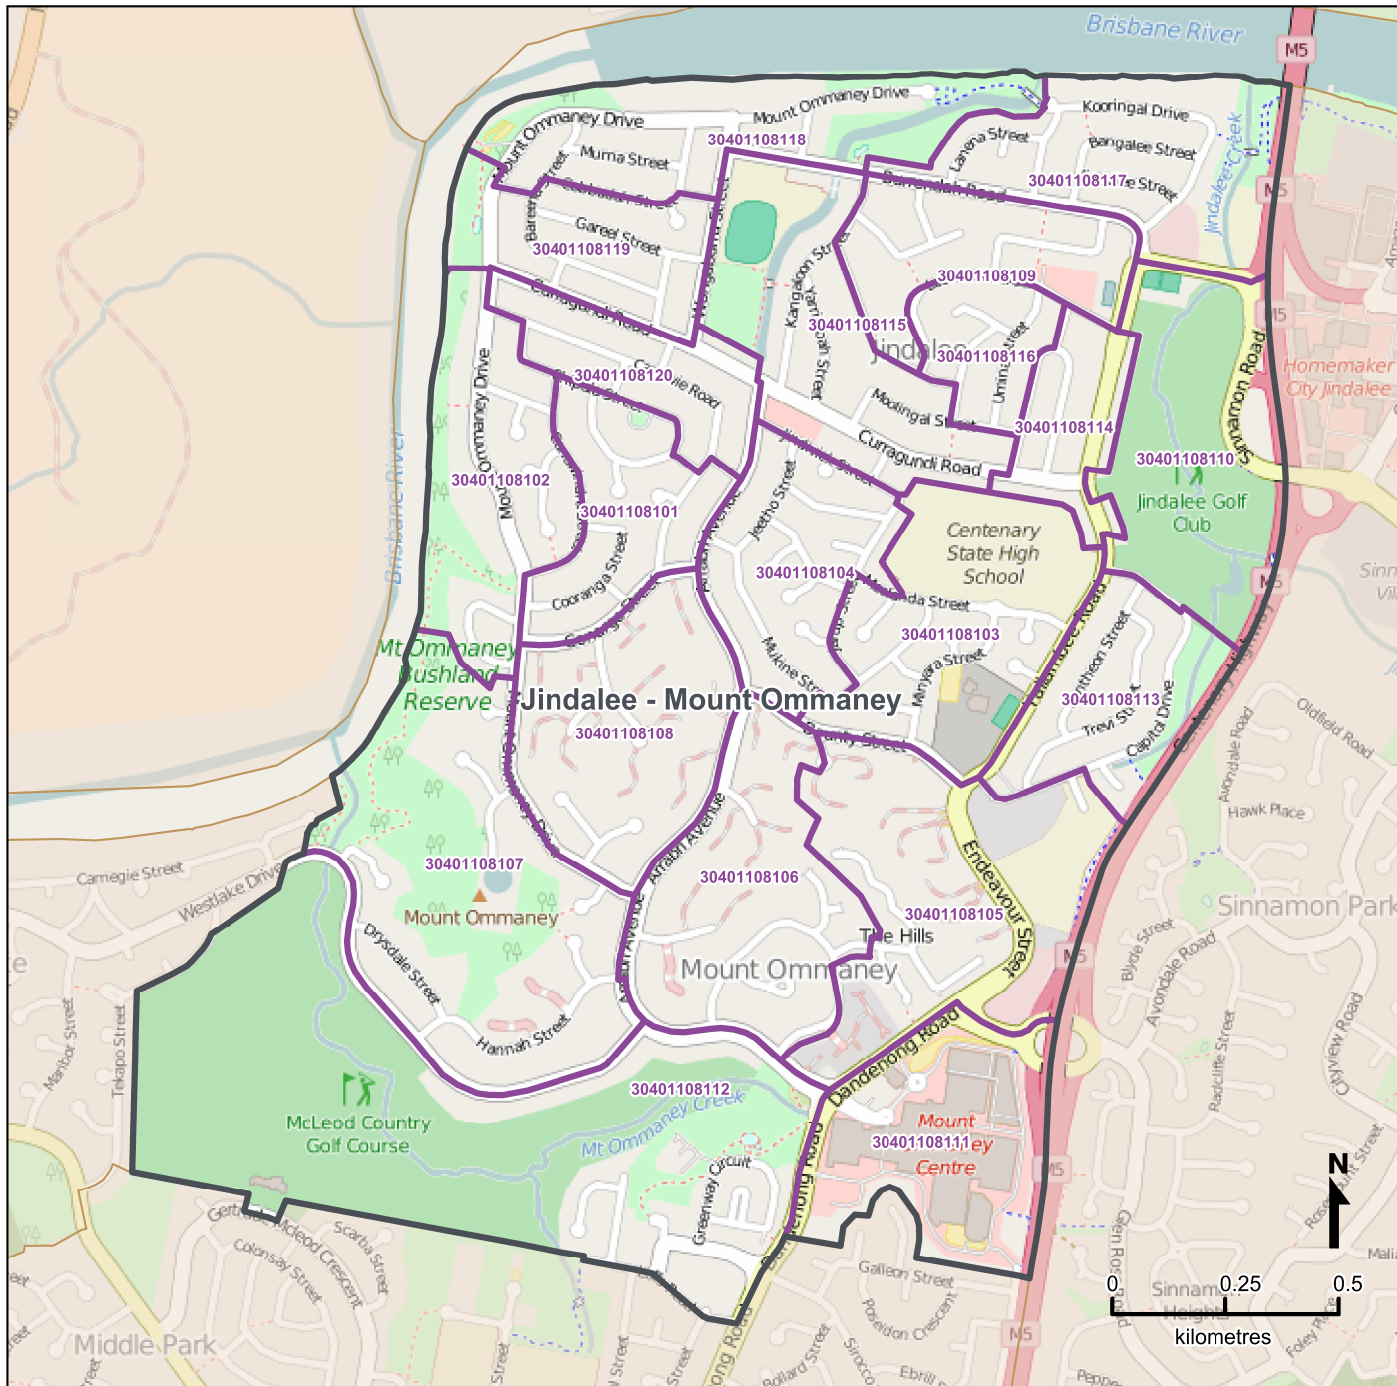

Queensland Statistical Areas, Level 1 (SA1), 2016 - SA1s within Jindalee - Mount Ommaney SA2

LEGEND

- Selected SA2
- Component SA1s
- Neighbouring SA2s

Map features

- City/Town
- Park
- Main road
- Waterway
- Railway

Map produced by Queensland Government Statistician's Office, Queensland Treasury (<http://www.qgso.qld.gov.au/products/maps/>). Data sourced from ABS 1270.0.55.001

© OpenStreetMap contributors (<http://openstreetmap.org/>)