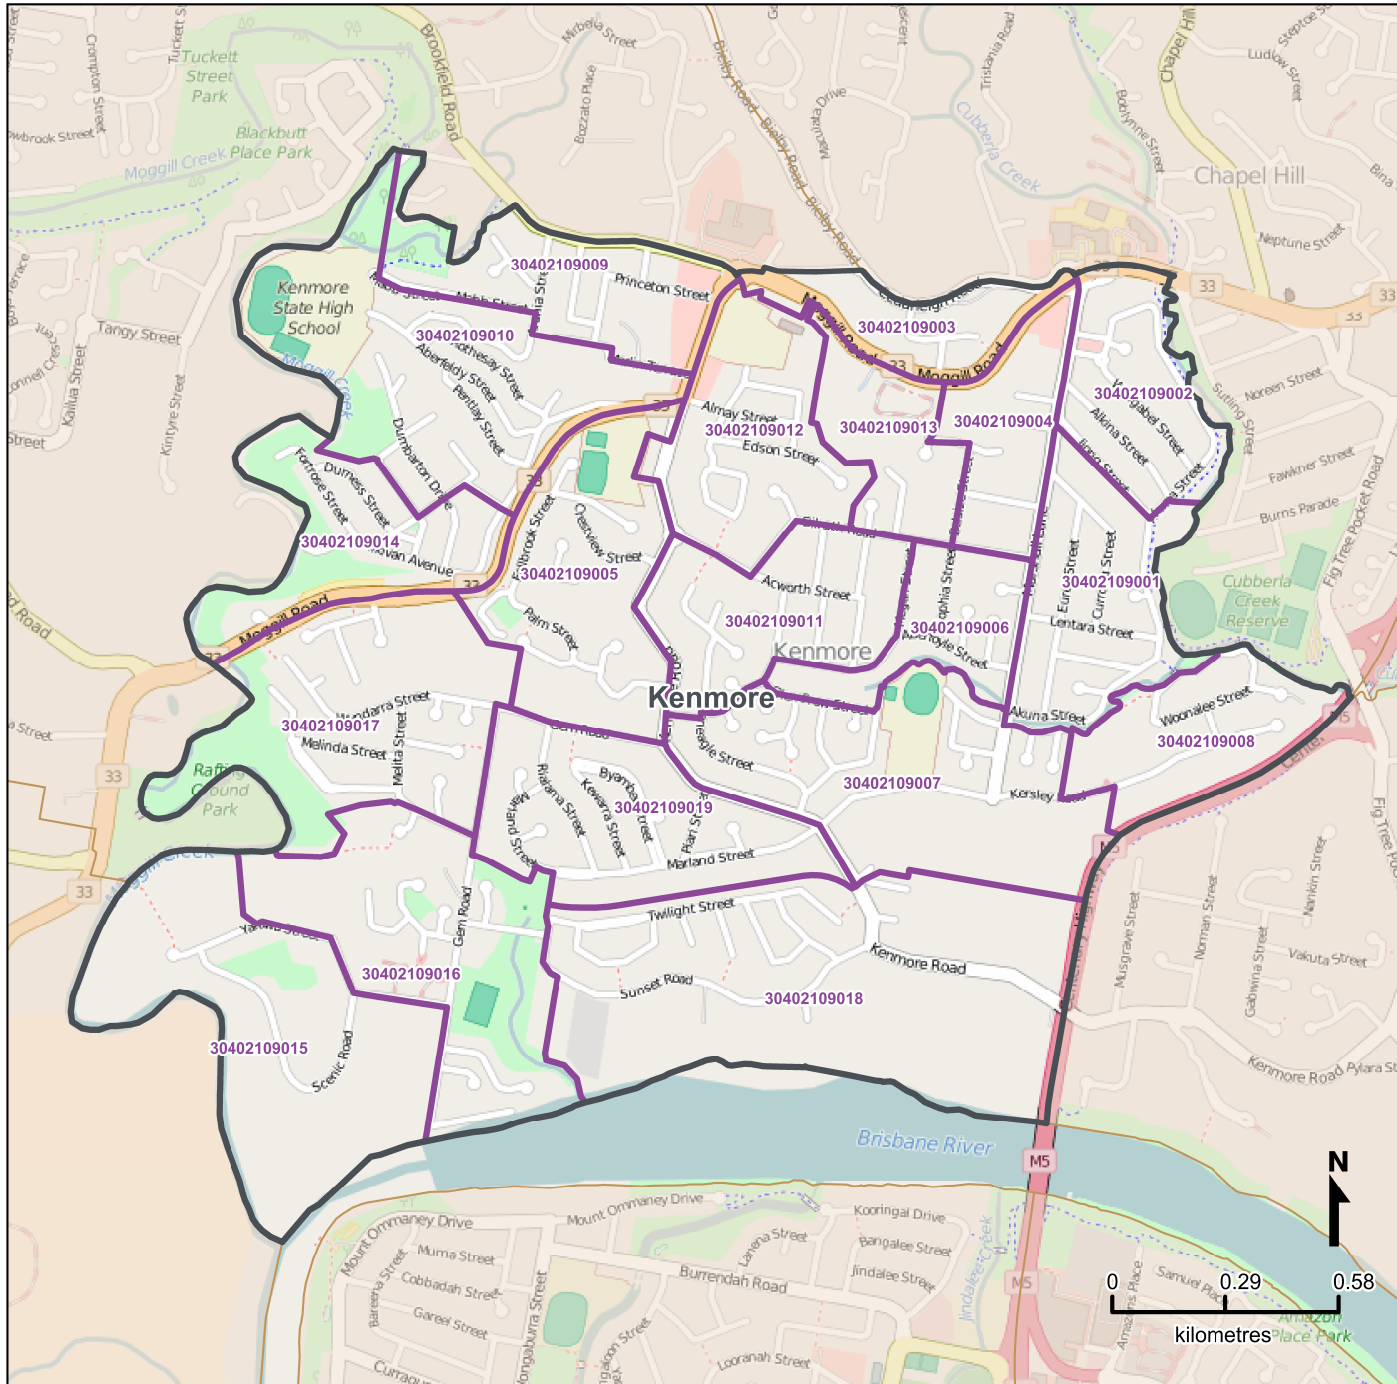

Queensland Statistical Areas, Level 1 (SA1), 2016 - SA1s within Kenmore SA2

LEGEND

- Selected SA2
- Component SA1s
- Neighbouring SA2s

Map features

- City/Town
- Park
- Main road
- Waterway
- Railway

Map produced by Queensland Government Statistician's Office, Queensland Treasury (<http://www.qgso.qld.gov.au/products/maps/>). Data sourced from ABS 1270.0.55.001

© OpenStreetMap contributors (<http://openstreetmap.org/>)

<http://creativecommons.org/licenses/by/4.0>

© The State of Queensland (Queensland Treasury) 2016