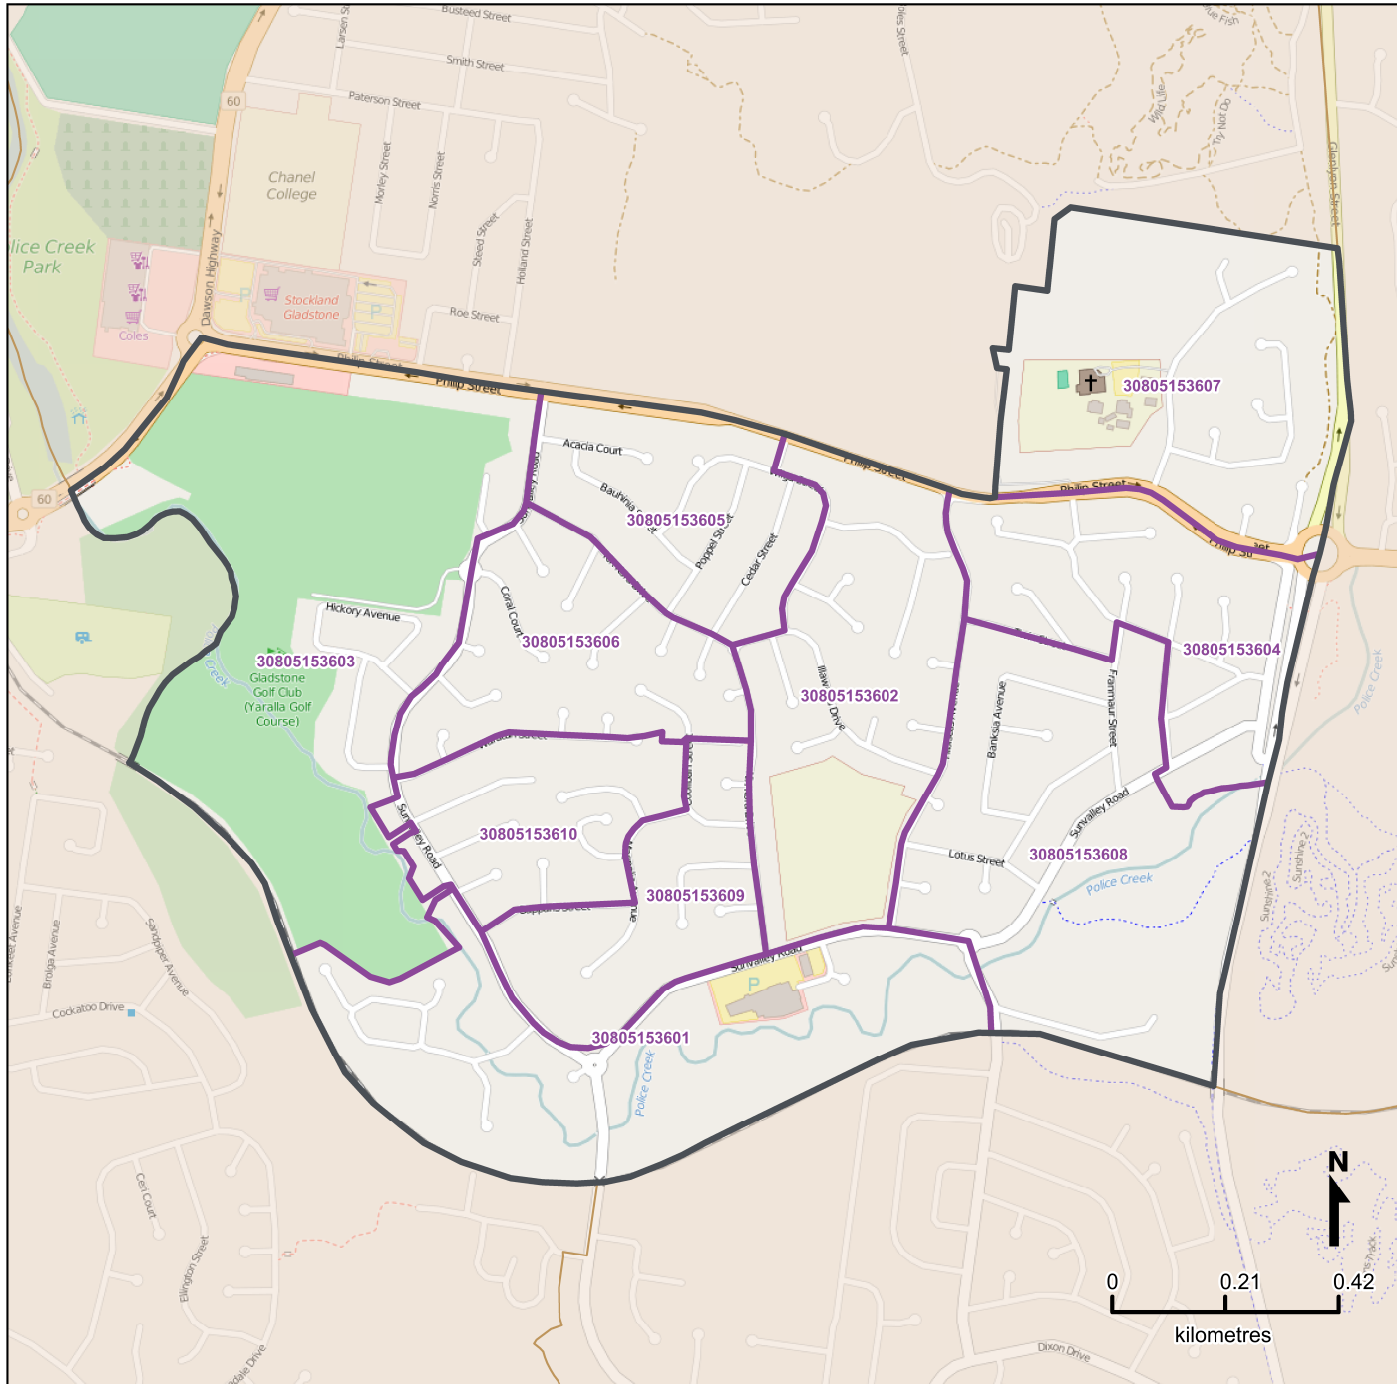

Queensland Statistical Areas, Level 1 (SA1), 2016 - SA1s within Kin Kora - Sun Valley SA2

LEGEND

- Selected SA2
- Component SA1s
- Neighbouring SA2s

Map features

- City/Town
- Park
- Main road
- Waterway
- Railway

Map produced by Queensland Government Statistician's Office, Queensland Treasury (<http://www.qgso.qld.gov.au/products/maps/>). Data sourced from ABS 1270.0.55.001

© OpenStreetMap contributors (<http://openstreetmap.org/>)