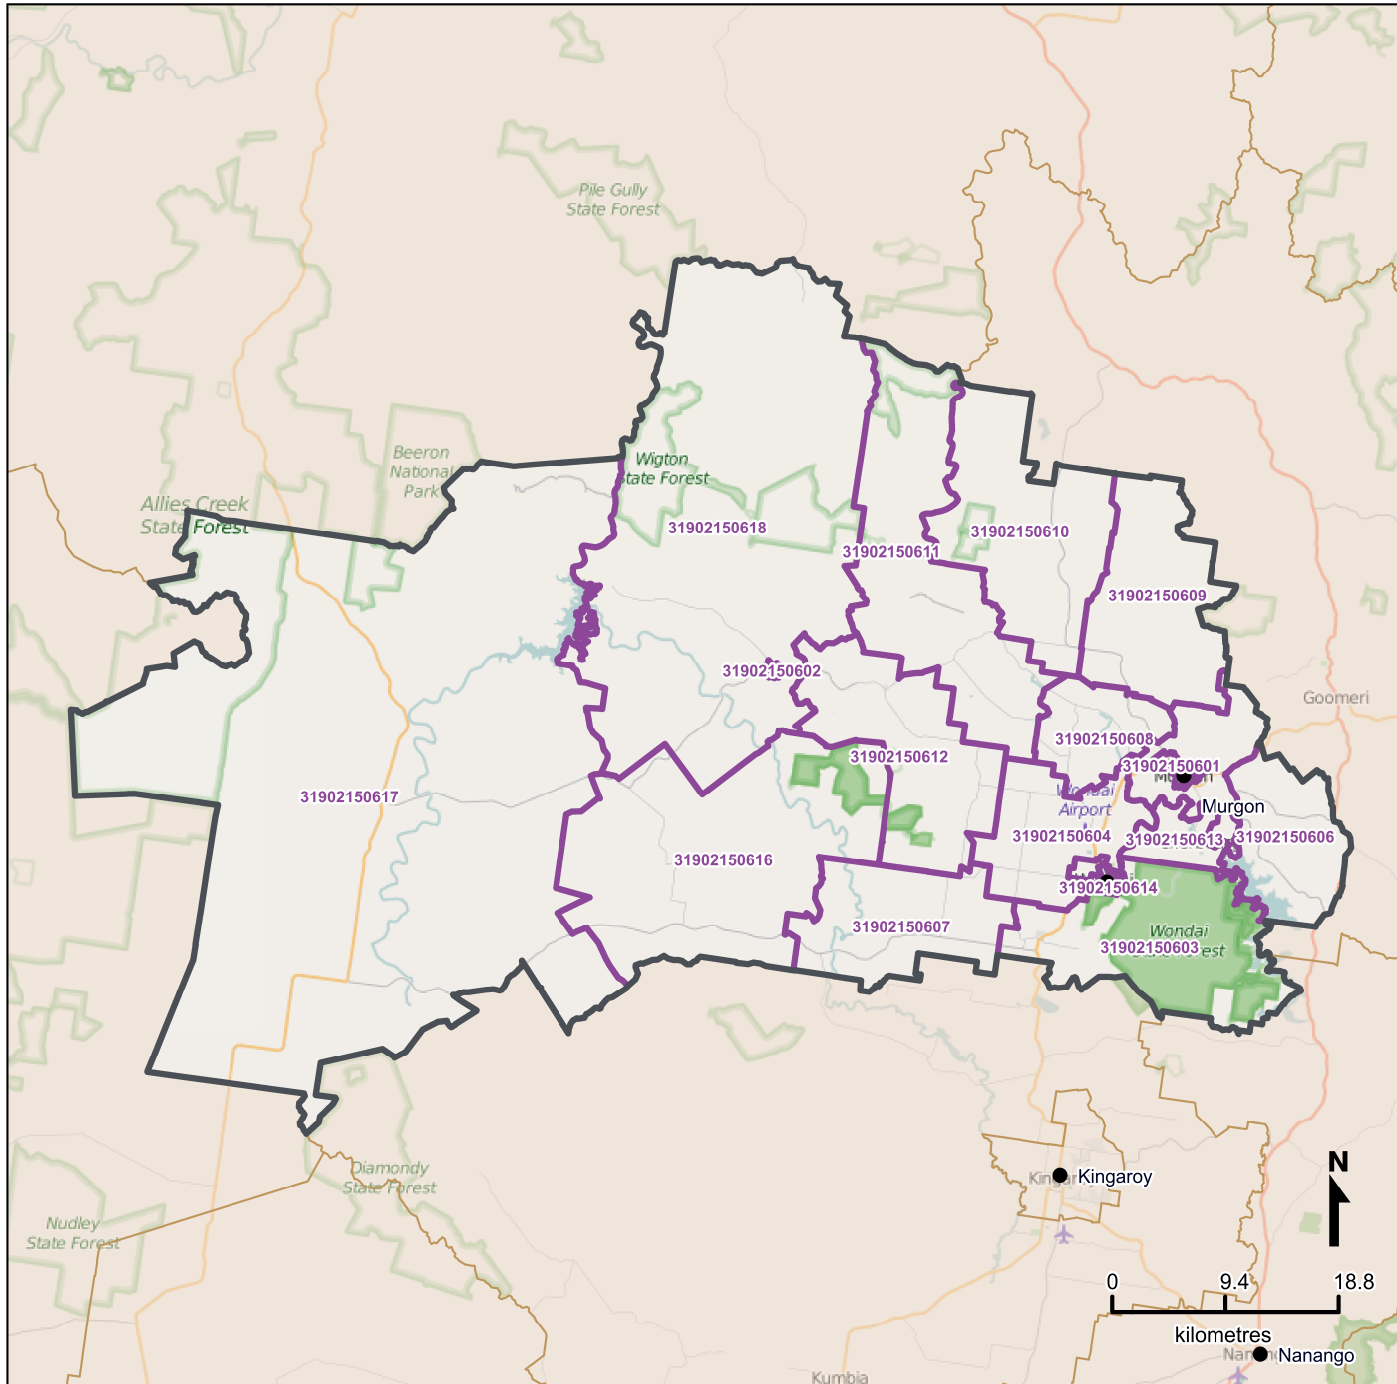

Queensland Statistical Areas, Level 1 (SA1), 2016 - SA1s within Kingaroy Region - North SA2

LEGEND

- Selected SA2
- Component SA1s
- Neighbouring SA2s

Map features

- City/Town
- Park
- Main road
- Waterway
- Railway

Map produced by Queensland Government Statistician's Office, Queensland Treasury (<http://www.qgso.qld.gov.au/products/maps/>). Data sourced from ABS 1270.0.55.001

© OpenStreetMap contributors (<http://openstreetmap.org/>)