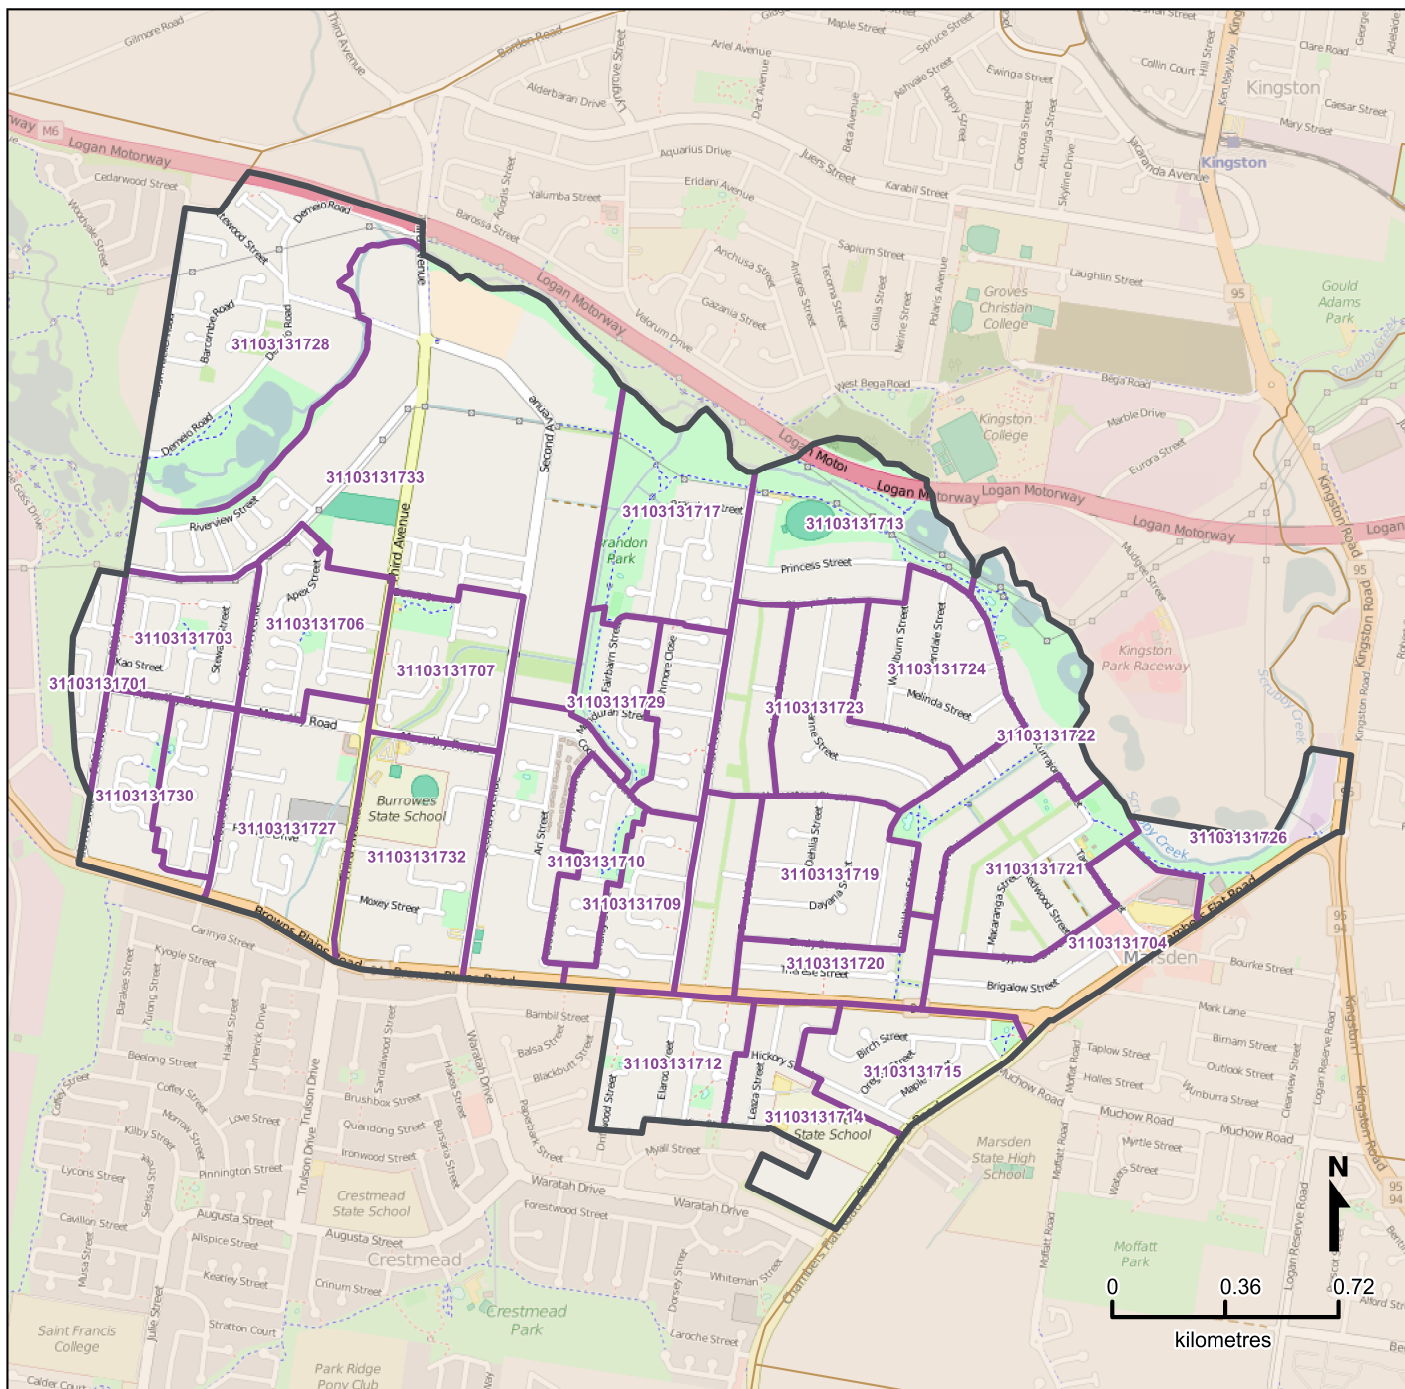

Queensland Statistical Areas, Level 1 (SA1), 2016 - SA1s within Marsden SA2

LEGEND

- Selected SA2
- Component SA1s
- Neighbouring SA2s

Map features

- City/Town
- Park
- Main road
- Waterway
- Railway

Map produced by Queensland Government Statistician's Office, Queensland Treasury (<http://www.qgso.qld.gov.au/products/maps/>). Data sourced from ABS 1270.0.55.001

© OpenStreetMap contributors (<http://openstreetmap.org/>)
<http://creativecommons.org/licenses/by/4.0>
 © The State of Queensland (Queensland Treasury) 2016