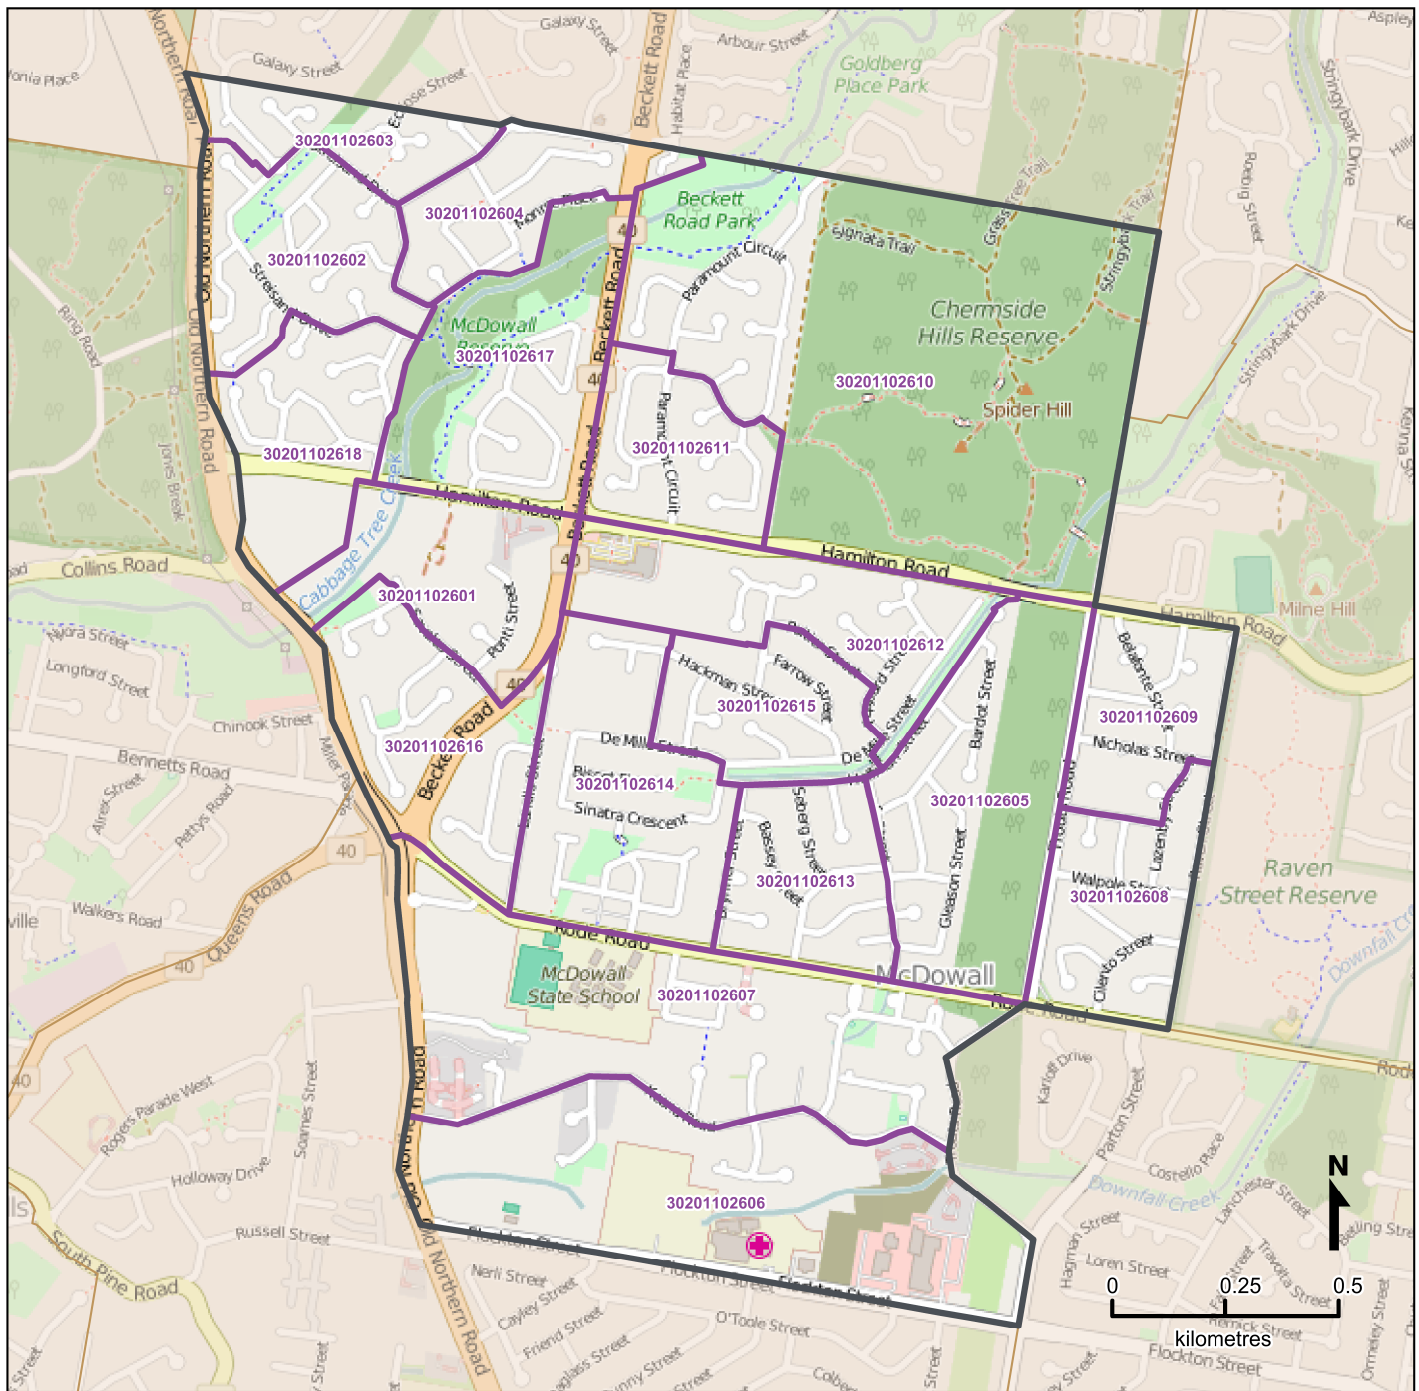

Queensland Statistical Areas, Level 1 (SA1), 2016 - SA1s within McDowall SA2

LEGEND

- Selected SA2
- Component SA1s
- Neighbouring SA2s

Map features

- City/Town
- Park
- Main road
- Waterway
- Railway

Map produced by Queensland Government Statistician's Office, Queensland Treasury (<http://www.qgso.qld.gov.au/products/maps/>). Data sourced from ABS 1270.0.55.001

© OpenStreetMap contributors (<http://openstreetmap.org/>)

<http://creativecommons.org/licenses/by/4.0>

© The State of Queensland (Queensland Treasury) 2016