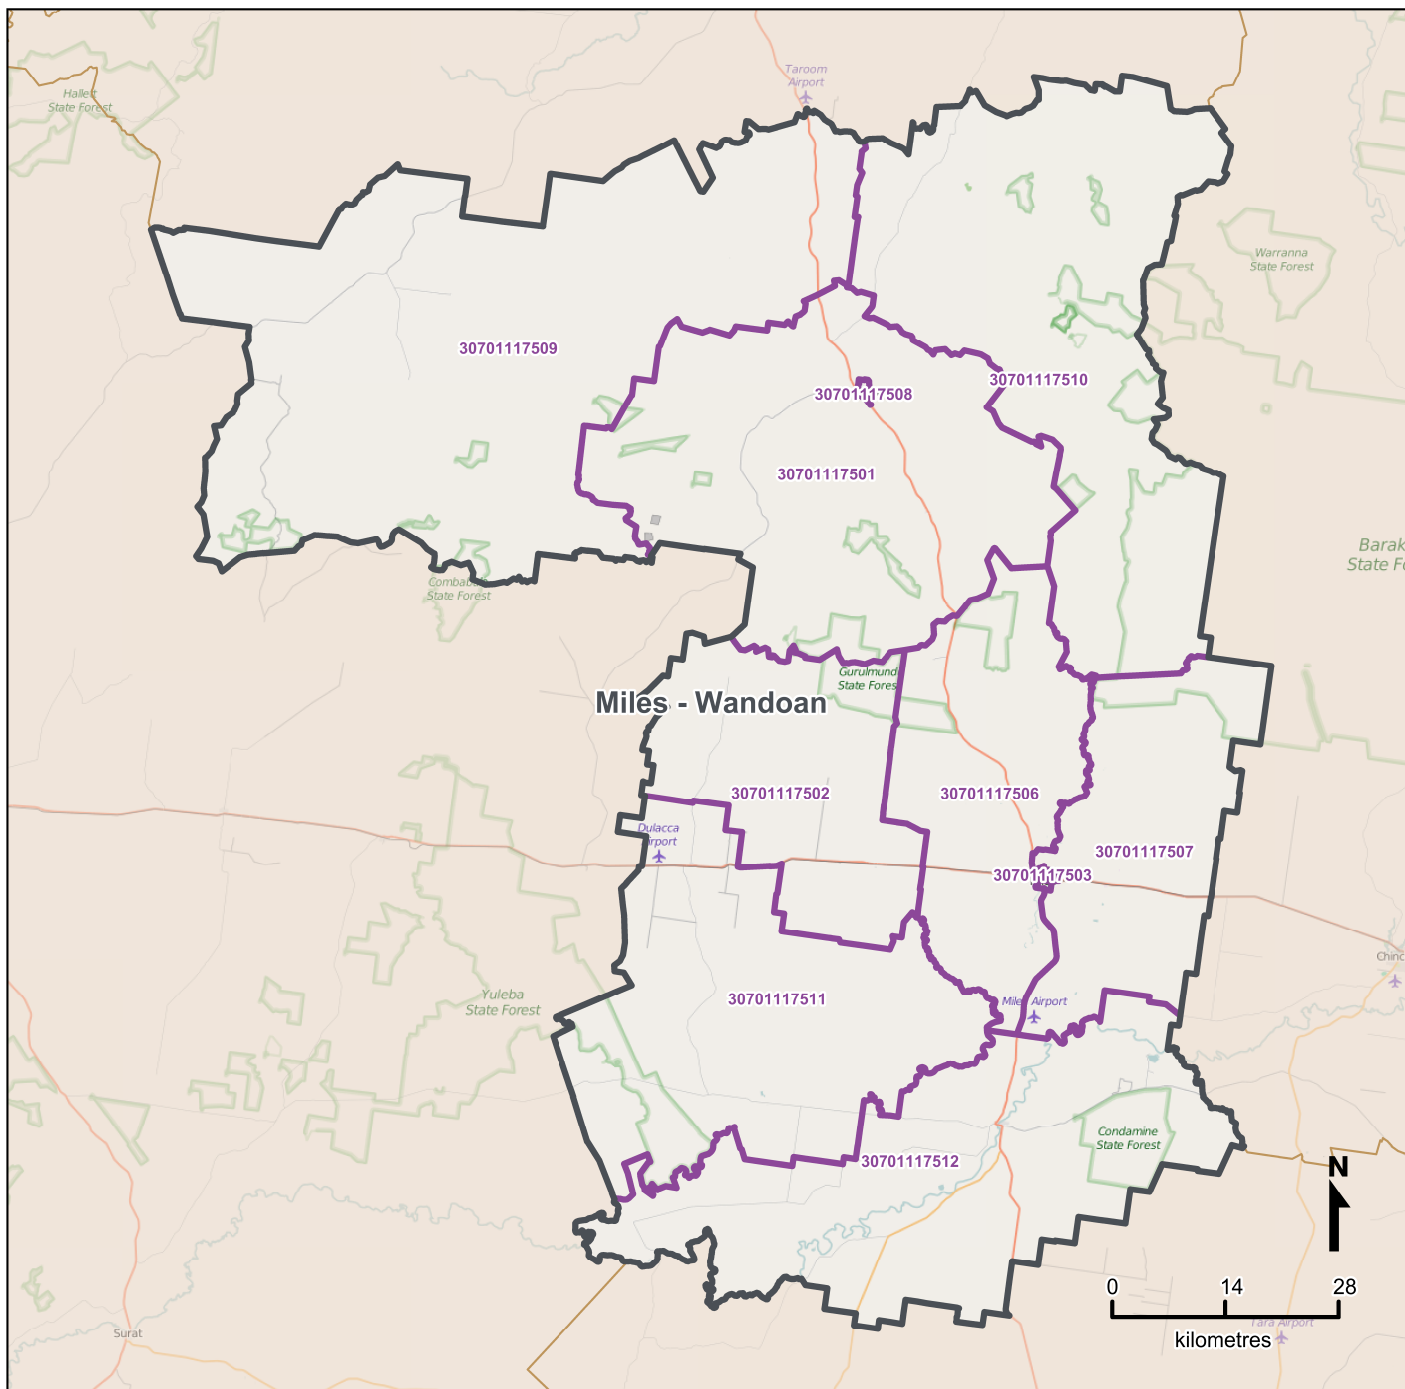

Queensland Statistical Areas, Level 1 (SA1), 2016 - SA1s within Miles - Wandoan SA2

LEGEND

- Selected SA2
- Component SA1s
- Neighbouring SA2s

Map features

- City/Town
- Park
- Main road
- Waterway
- Railway

Map produced by Queensland Government Statistician's Office, Queensland Treasury (<http://www.qgso.qld.gov.au/products/maps/>). Data sourced from ABS 1270.0.55.001

© OpenStreetMap contributors (<http://openstreetmap.org/>)
<http://creativecommons.org/licenses/by/4.0>
 © The State of Queensland (Queensland Treasury) 2016