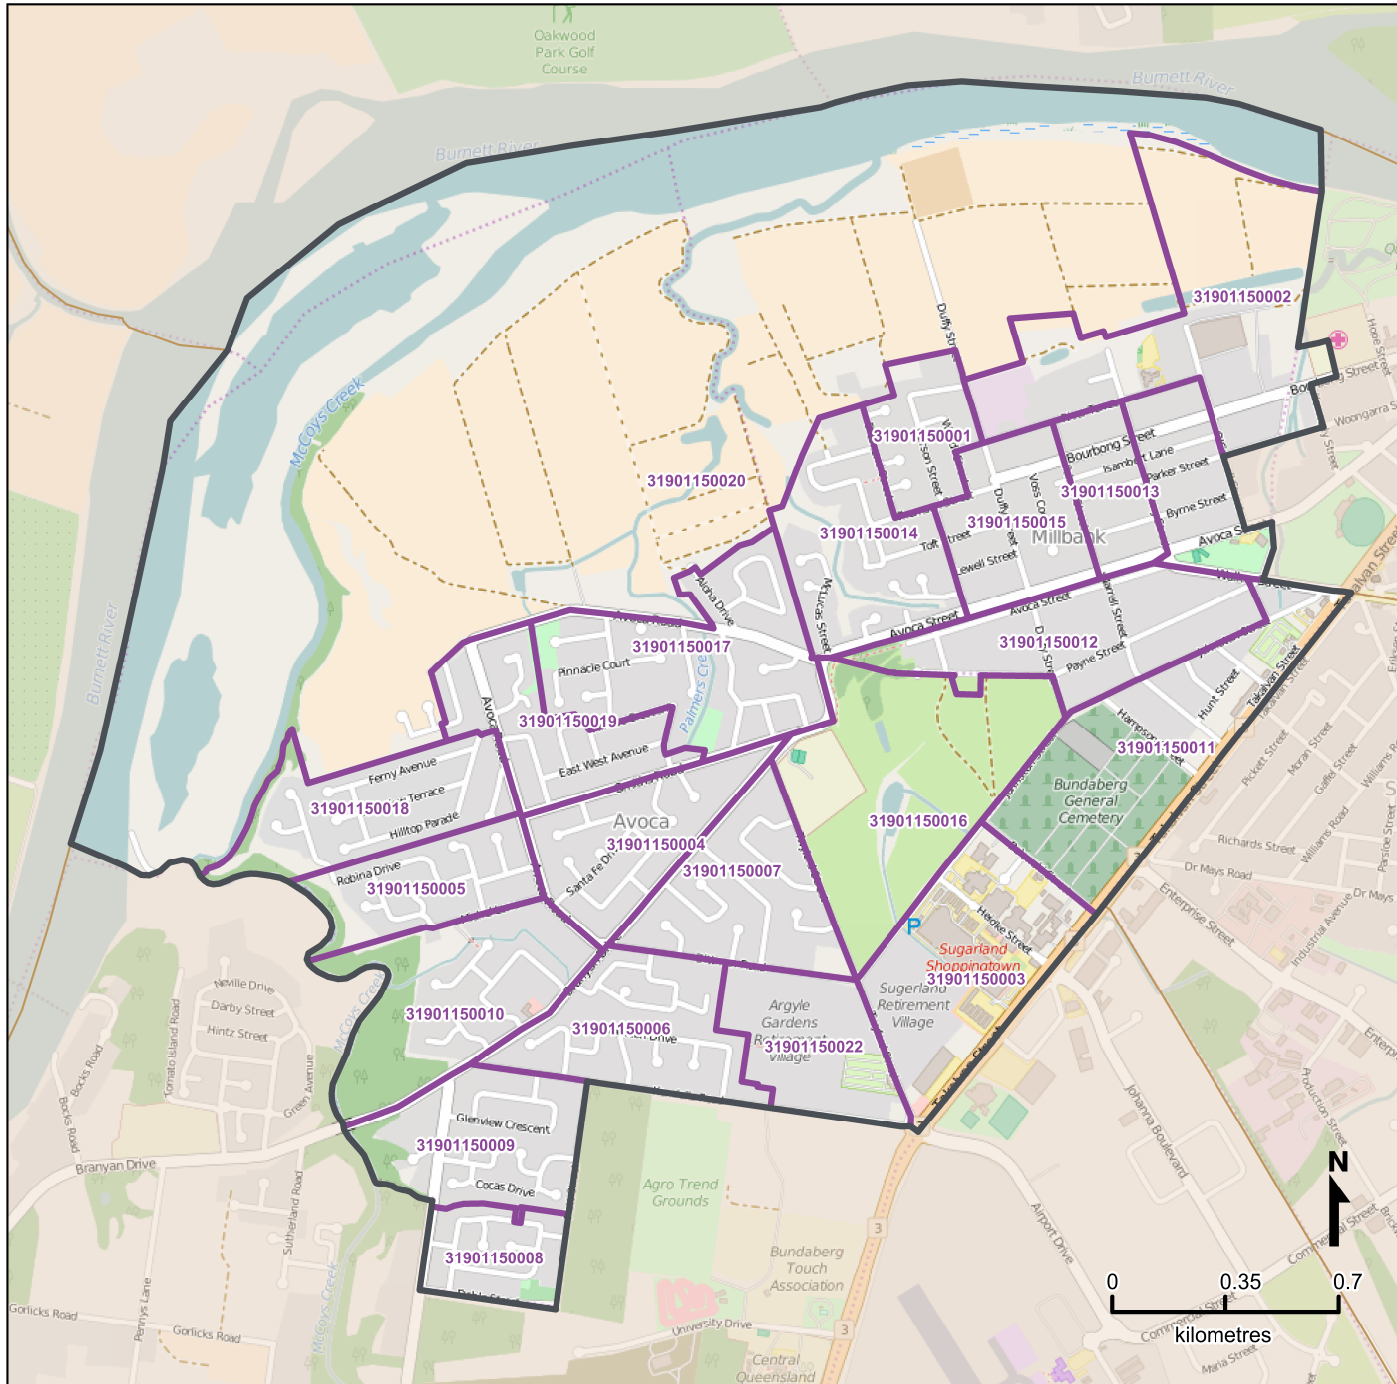

Queensland Statistical Areas, Level 1 (SA1), 2016 - SA1s within Millbank - Avoca SA2

LEGEND

- Selected SA2
- Component SA1s
- Neighbouring SA2s

Map features

- City/Town
- Park
- Waterway
- Main road
- Railway

Map produced by Queensland Government Statistician's Office, Queensland Treasury (<http://www.qgso.qld.gov.au/products/maps/>). Data sourced from ABS 1270.0.55.001

© OpenStreetMap contributors (<http://openstreetmap.org/>)
<http://creativecommons.org/licenses/by/4.0>
 © The State of Queensland (Queensland Treasury) 2016