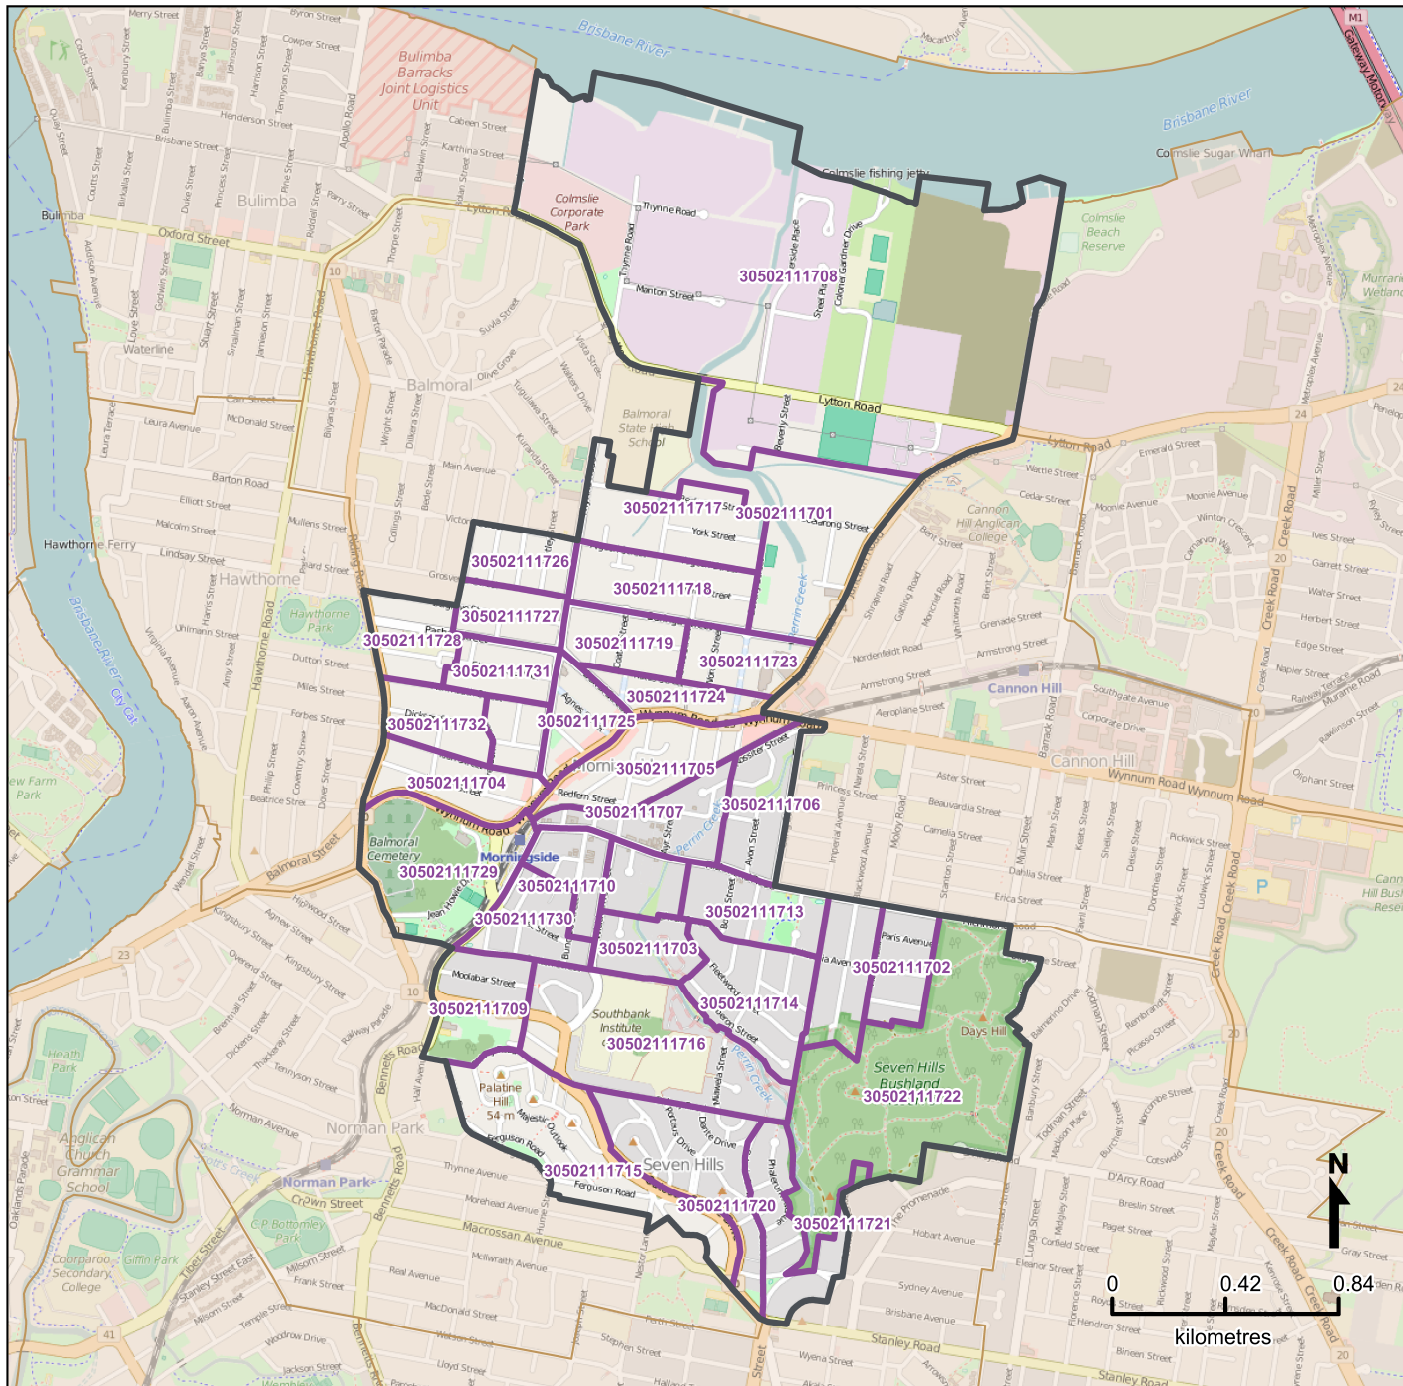

Queensland Statistical Areas, Level 1 (SA1), 2016 - SA1s within Morningside - Seven Hills SA2

LEGEND

- Selected SA2
- Component SA1s
- Neighbouring SA2s

Map features

- City/Town
- Park
- Waterway
- Main road
- Railway

Map produced by Queensland Government Statistician's Office, Queensland Treasury (<http://www.qgso.qld.gov.au/products/maps/>). Data sourced from ABS 1270.0.55.001

© OpenStreetMap contributors (<http://openstreetmap.org/>)