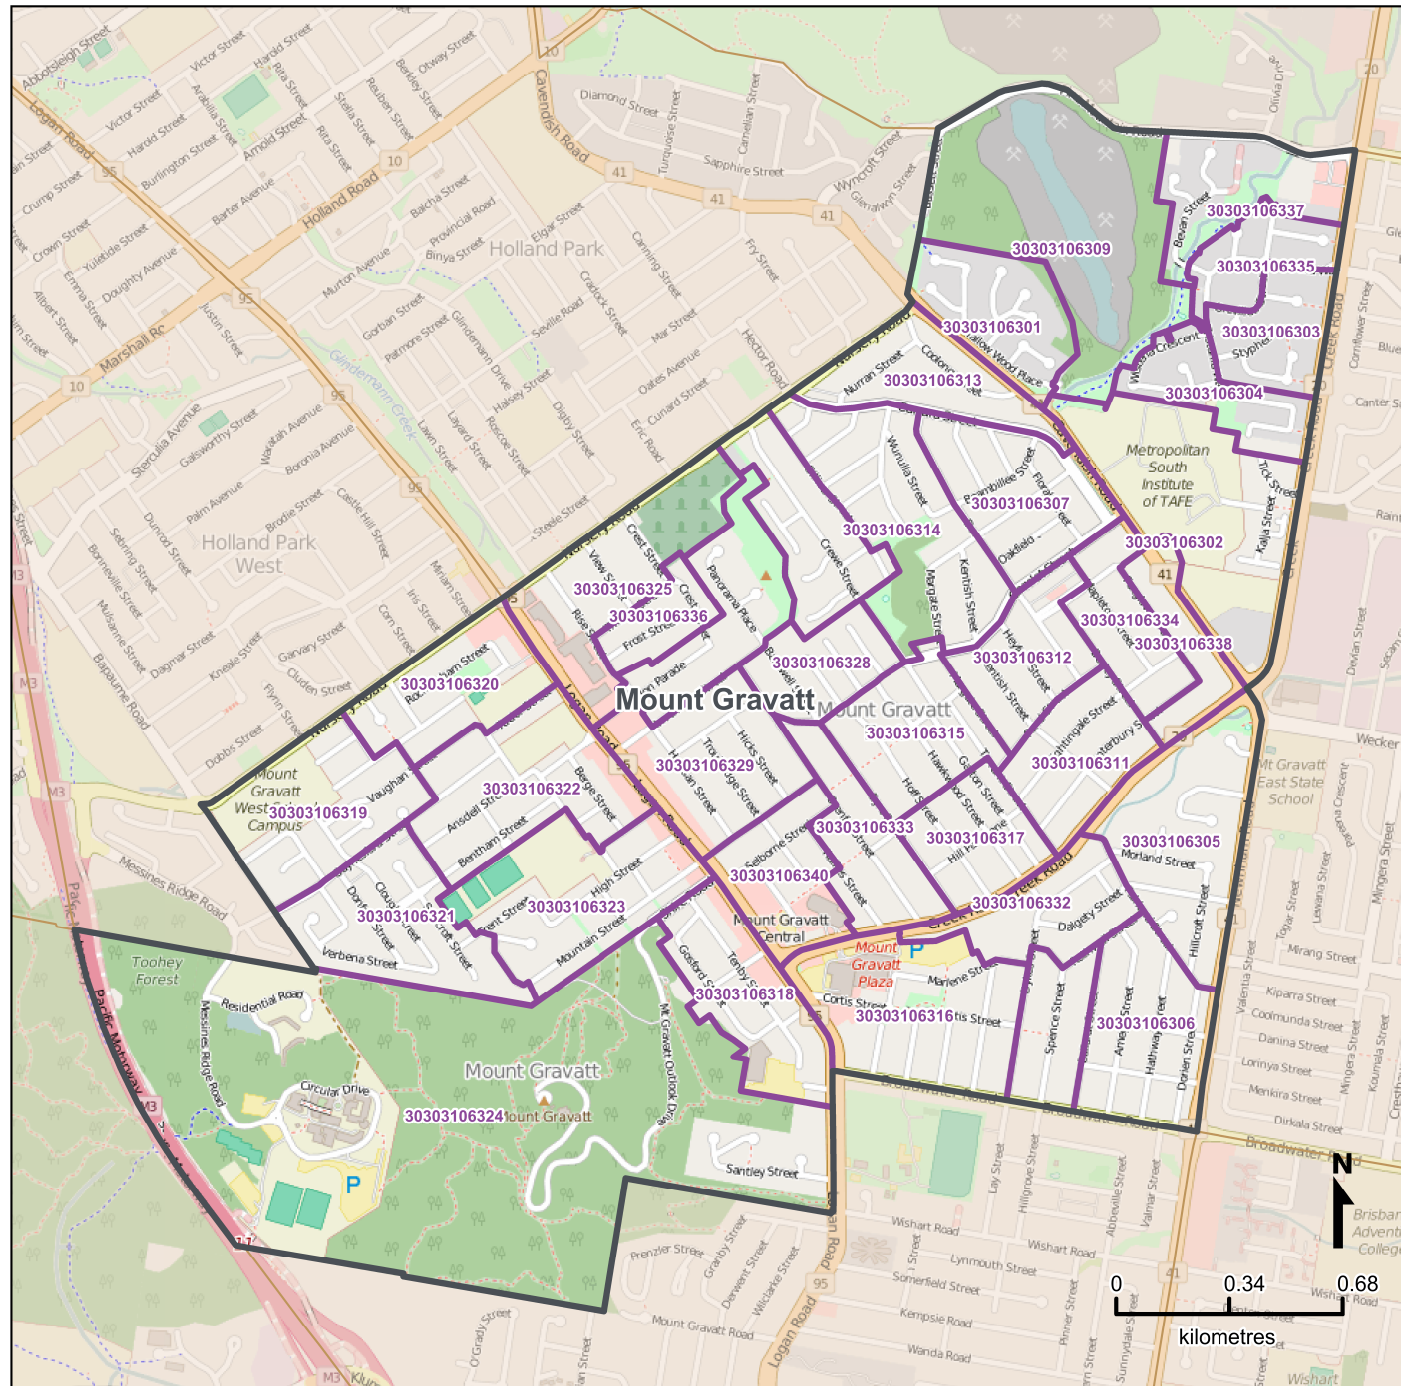

Queensland Statistical Areas, Level 1 (SA1), 2016 - SA1s within Mount Gravatt SA2

LEGEND

- Selected SA2
- Component SA1s
- Neighbouring SA2s

Map features

- City/Town
- Park
- Main road
- Waterway
- Railway

Map produced by Queensland Government Statistician's Office, Queensland Treasury (<http://www.qgso.qld.gov.au/products/maps/>). Data sourced from ABS 1270.0.55.001

© OpenStreetMap contributors (<http://openstreetmap.org/>)