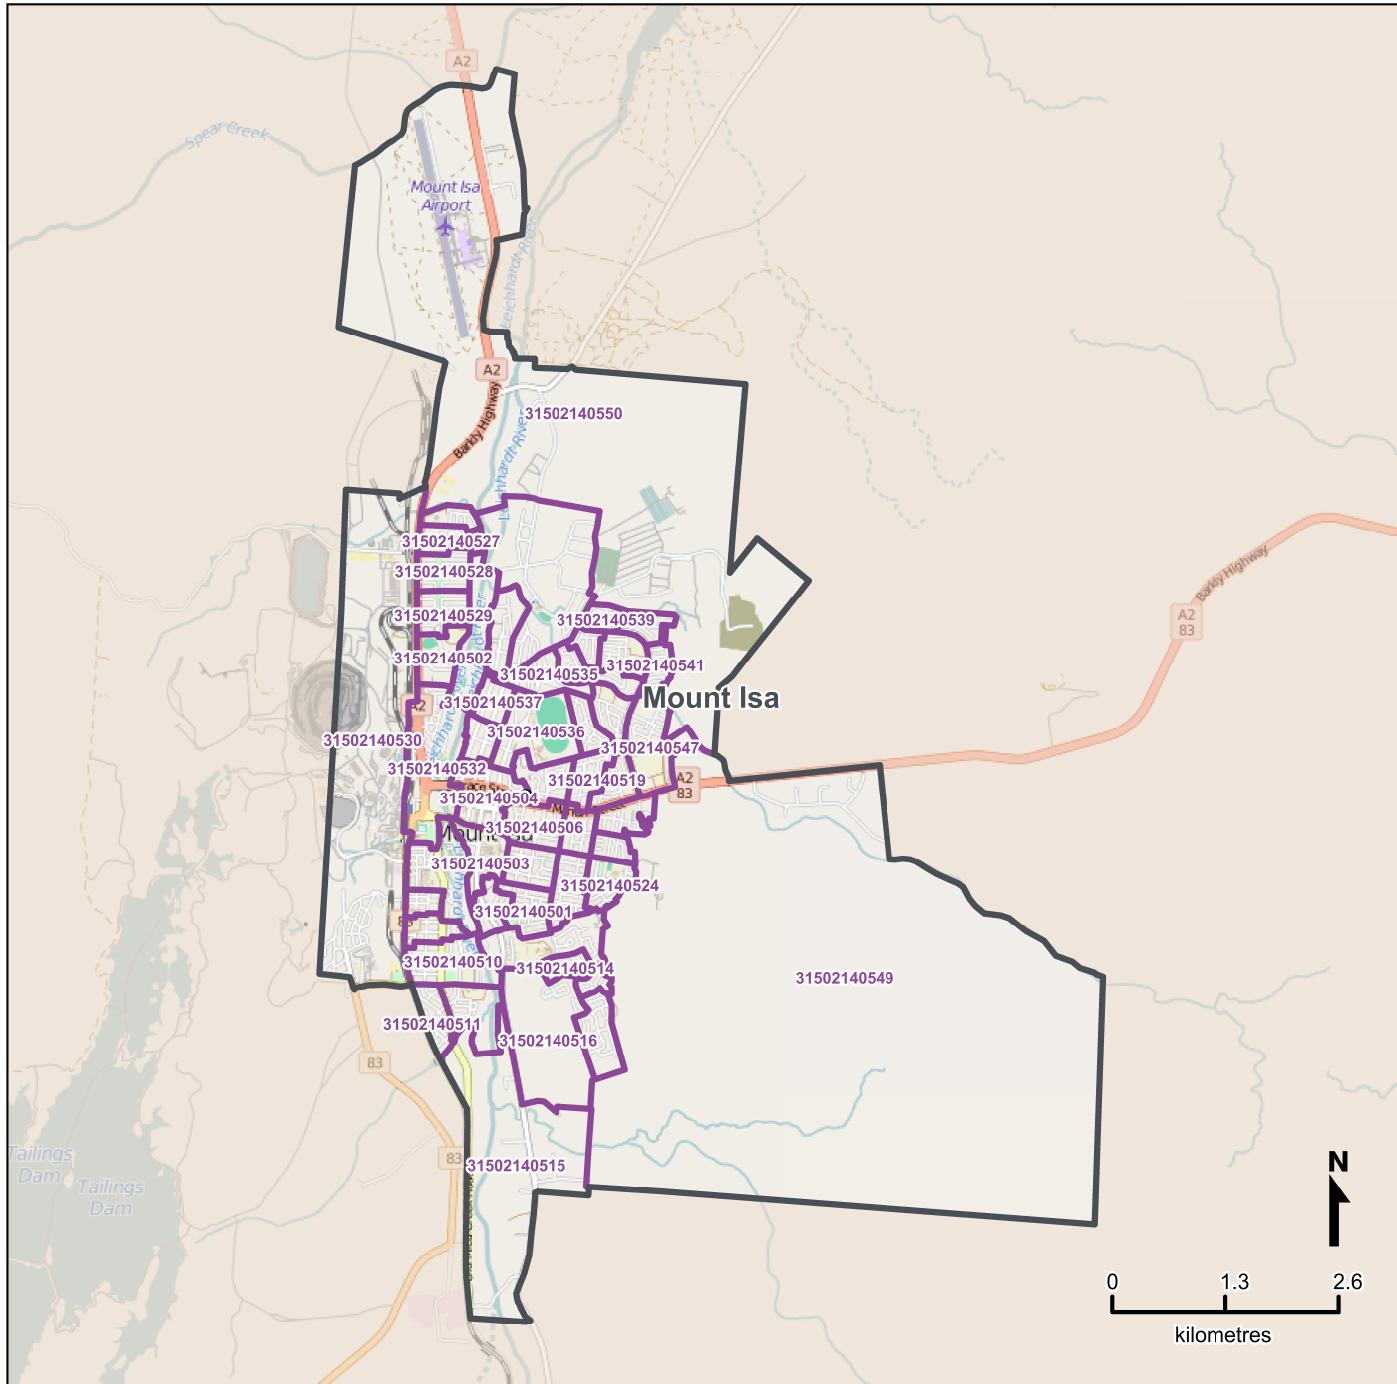

Queensland Statistical Areas, Level 1 (SA1), 2016 - SA1s within Mount Isa SA2

LEGEND

- Selected SA2
- Component SA1s
- Neighbouring SA2s

Map features

- City/Town
- Park
- Main road
- Waterway
- Railway

Map produced by Queensland Government Statistician's Office, Queensland Treasury (<http://www.qgso.qld.gov.au/products/maps/>). Data sourced from ABS 1270.0.55.001

© OpenStreetMap contributors (<http://openstreetmap.org/>)

<http://creativecommons.org/licenses/by/4.0>

© The State of Queensland (Queensland Treasury) 2016