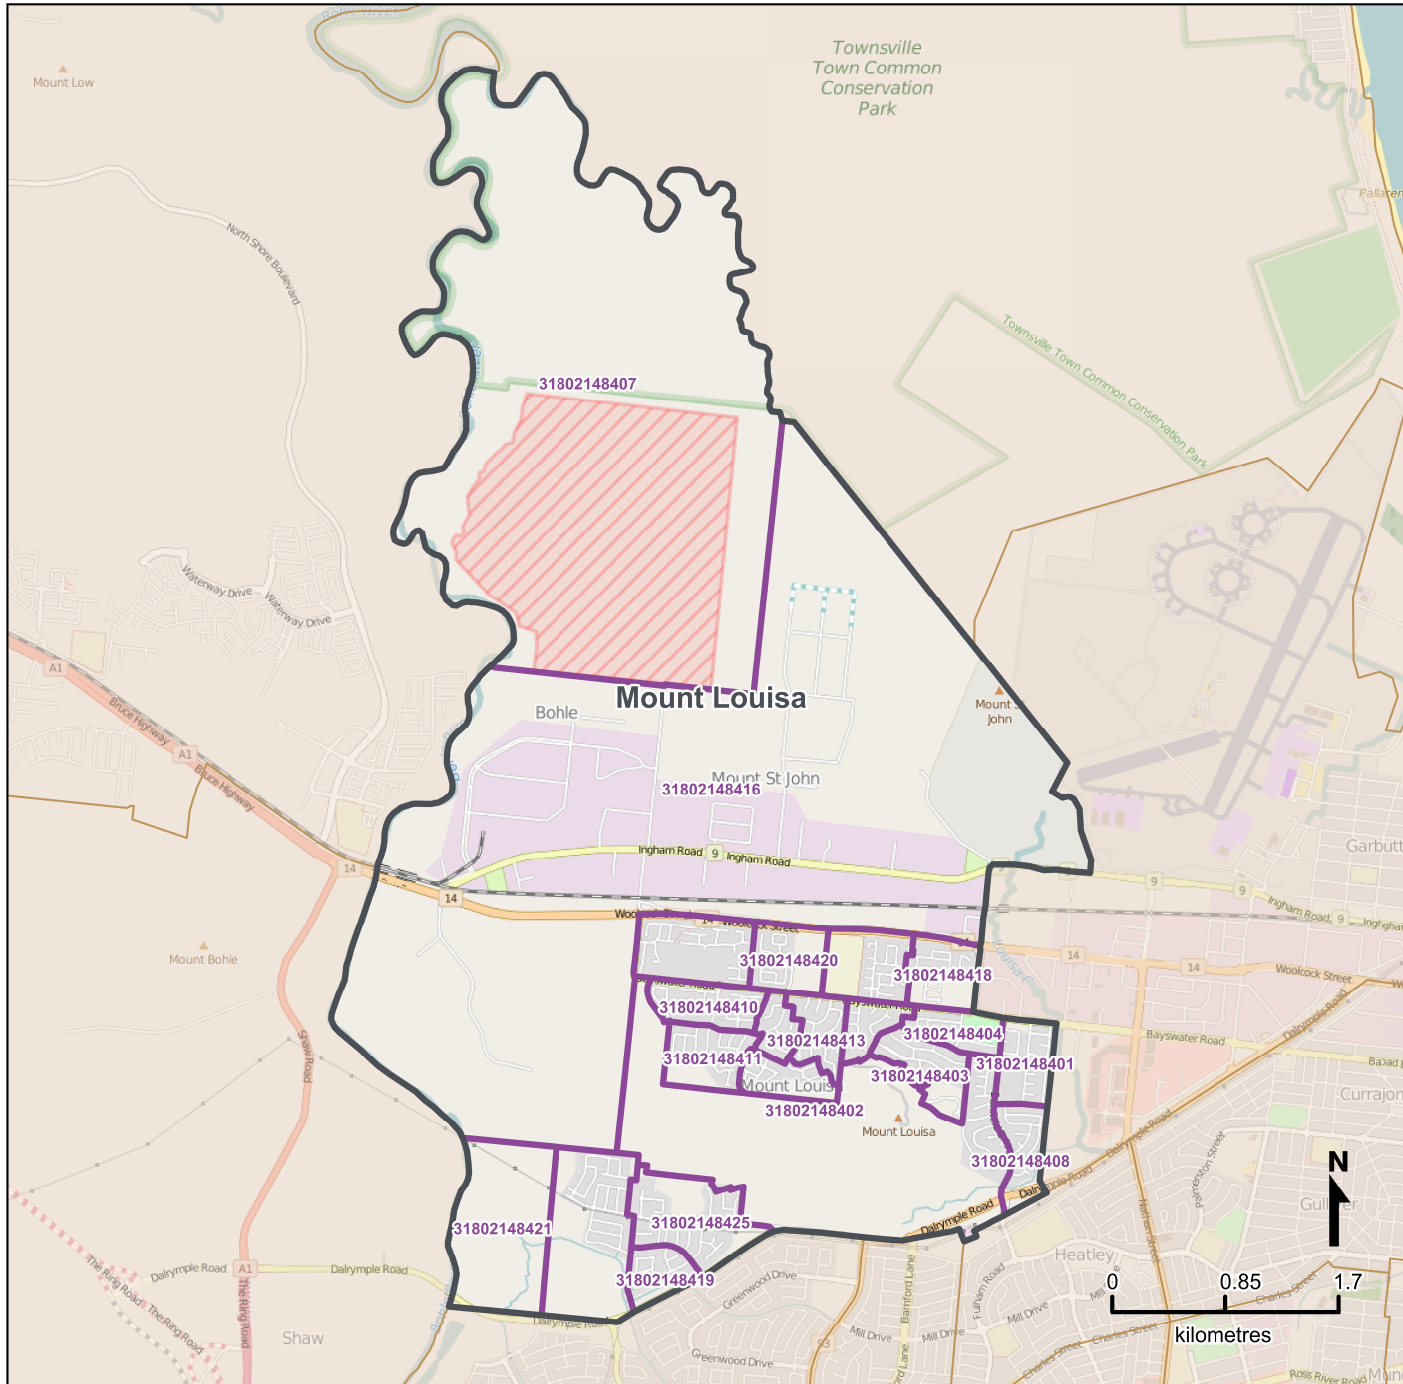

Queensland Statistical Areas, Level 1 (SA1), 2016 - SA1s within Mount Louisa SA2

LEGEND

- Selected SA2
- Component SA1s
- Neighbouring SA2s

Map features

- City/Town
- Park
- Main road
- Waterway
- Railway

Map produced by Queensland Government Statistician's Office, Queensland Treasury (<http://www.qgso.qld.gov.au/products/maps/>). Data sourced from ABS 1270.0.55.001

© OpenStreetMap contributors (<http://openstreetmap.org/>)