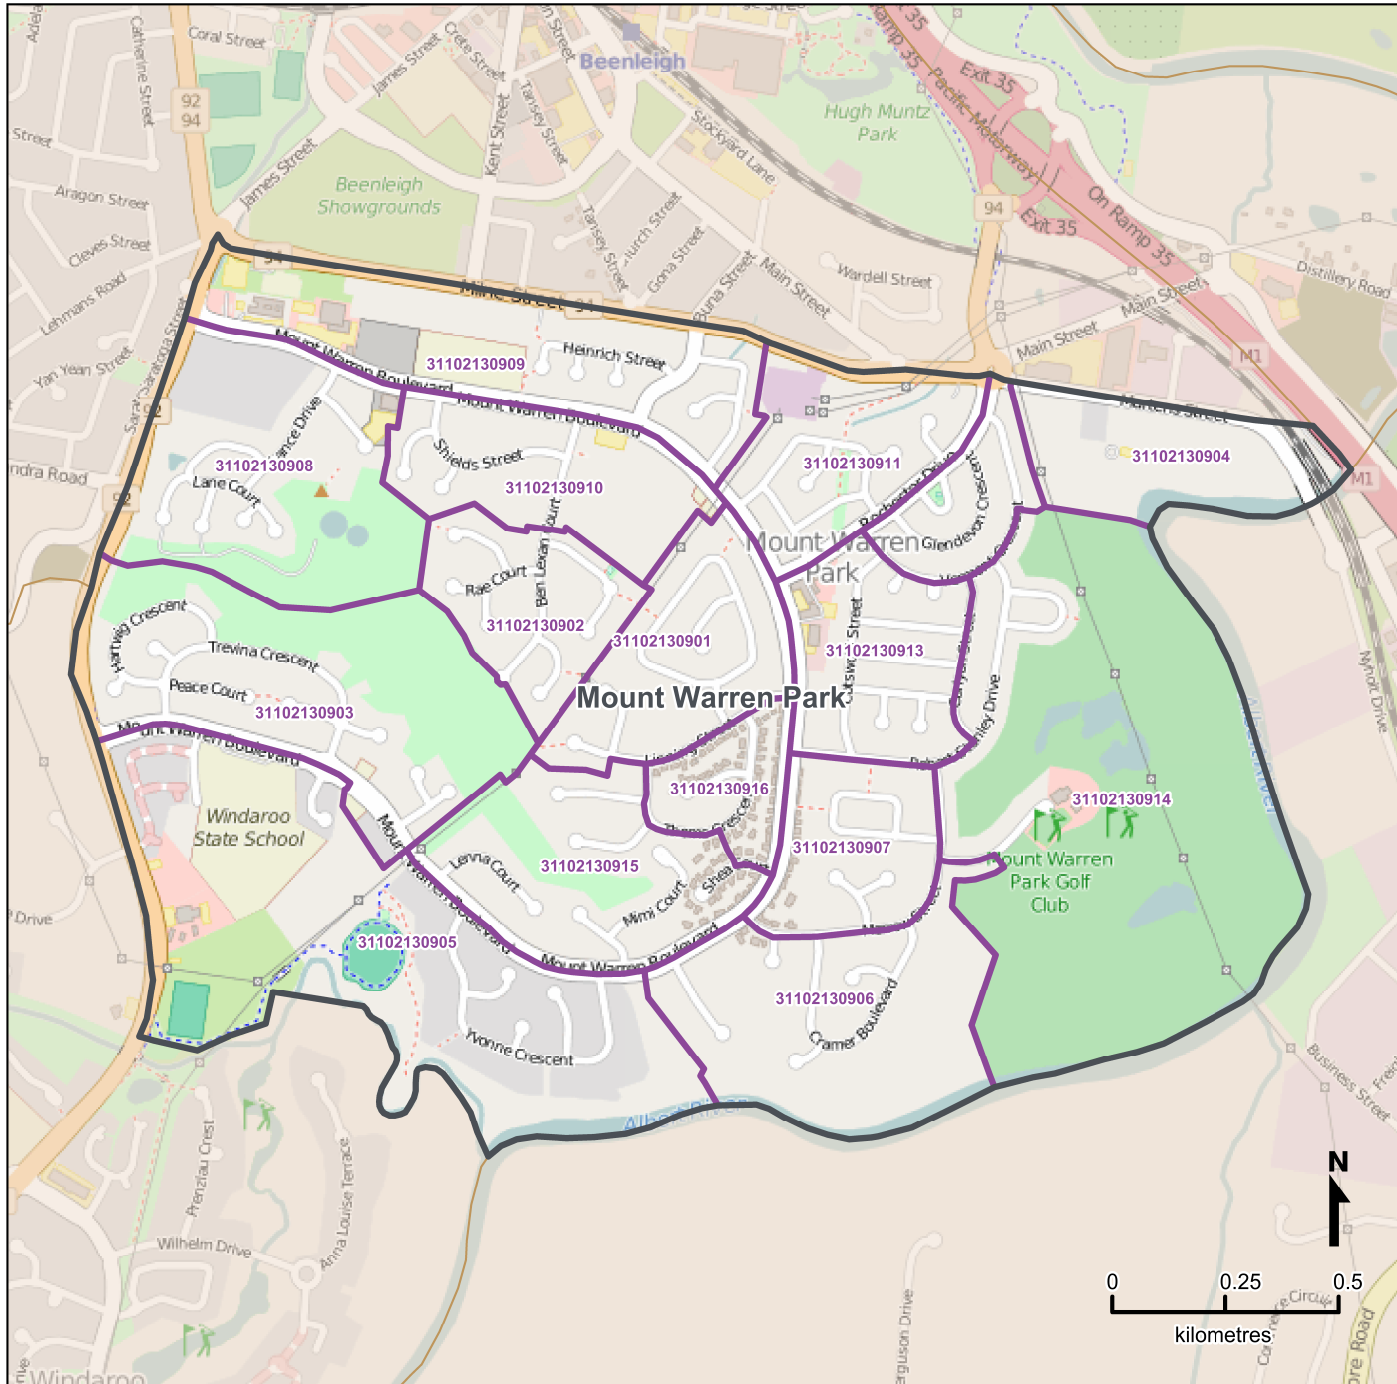

# Queensland Statistical Areas, Level 1 (SA1), 2016 - SA1s within Mount Warren Park SA2

**LEGEND**

- Selected SA2
- Component SA1s
- Neighbouring SA2s

**Map features**

- City/Town
- Park
- Waterway
- Main road
- Railway

Map produced by Queensland Government Statistician's Office, Queensland Treasury (<http://www.qgso.qld.gov.au/products/maps/>). Data sourced from ABS 1270.0.55.001

© OpenStreetMap contributors (<http://openstreetmap.org/>)