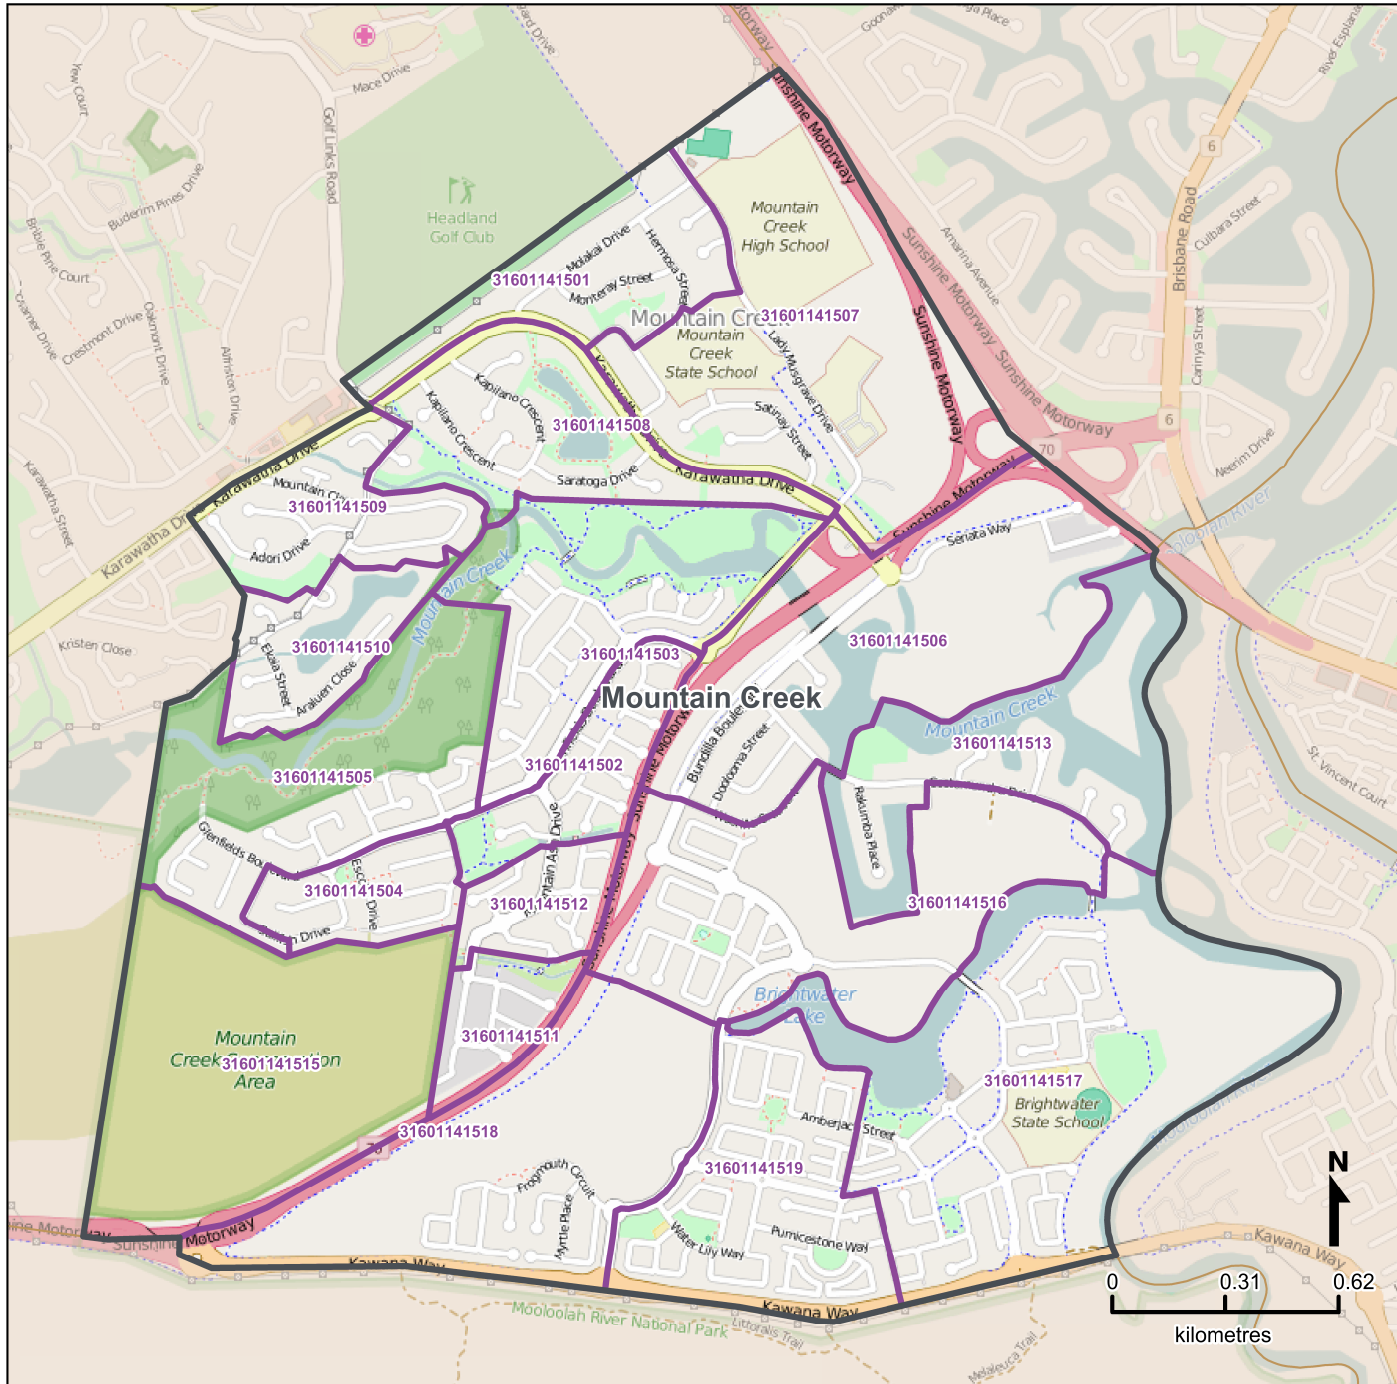

Queensland Statistical Areas, Level 1 (SA1), 2016 - SA1s within Mountain Creek SA2

LEGEND

- Selected SA2
- Component SA1s
- Neighbouring SA2s

Map features

- City/Town
- Park
- Main road
- Waterway
- Railway

Map produced by Queensland Government Statistician's Office, Queensland Treasury (<http://www.qgso.qld.gov.au/products/maps/>). Data sourced from ABS 1270.0.55.001

© OpenStreetMap contributors (<http://openstreetmap.org/>)