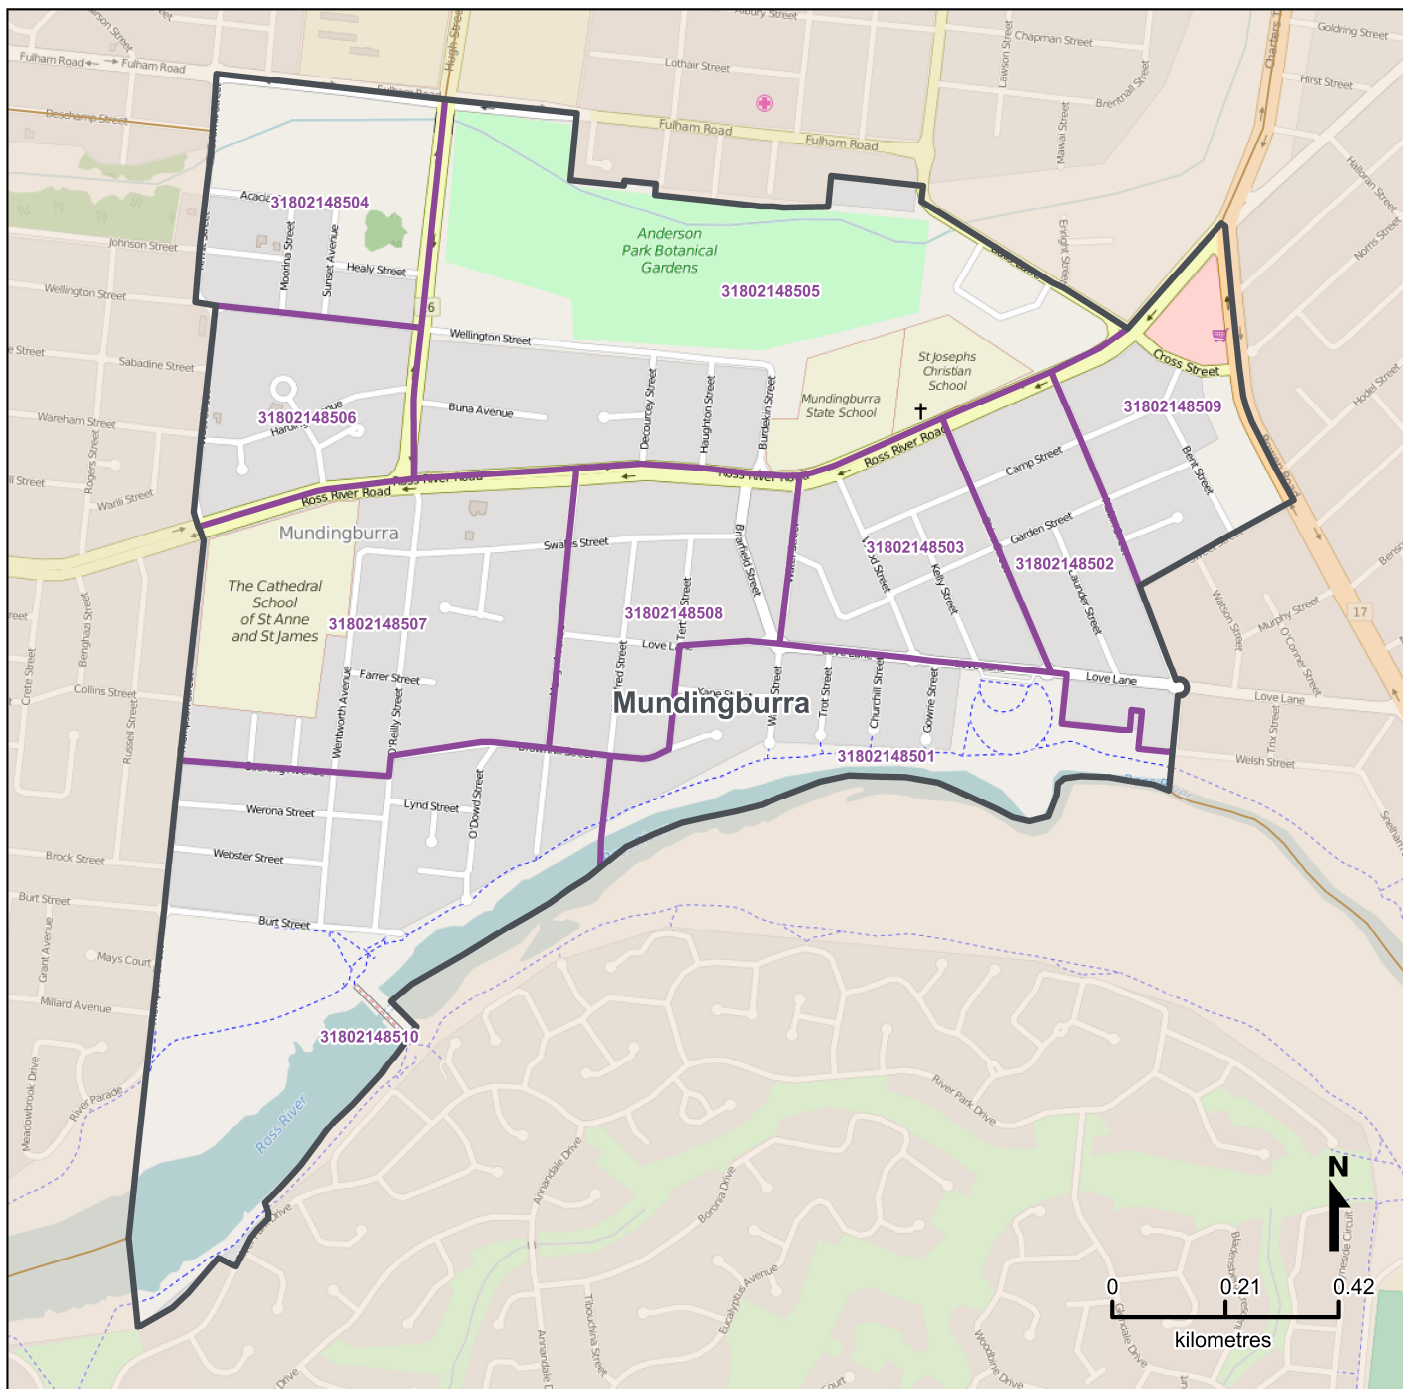

Queensland Statistical Areas, Level 1 (SA1), 2016 - SA1s within Mundingburra SA2

LEGEND

- Selected SA2
- Component SA1s
- Neighbouring SA2s

Map features

- City/Town
- Park
- Main road
- Waterway
- Railway

Map produced by Queensland Government Statistician's Office, Queensland Treasury (<http://www.qgso.qld.gov.au/products/maps/>). Data sourced from ABS 1270.0.55.001

© OpenStreetMap contributors (<http://openstreetmap.org/>)