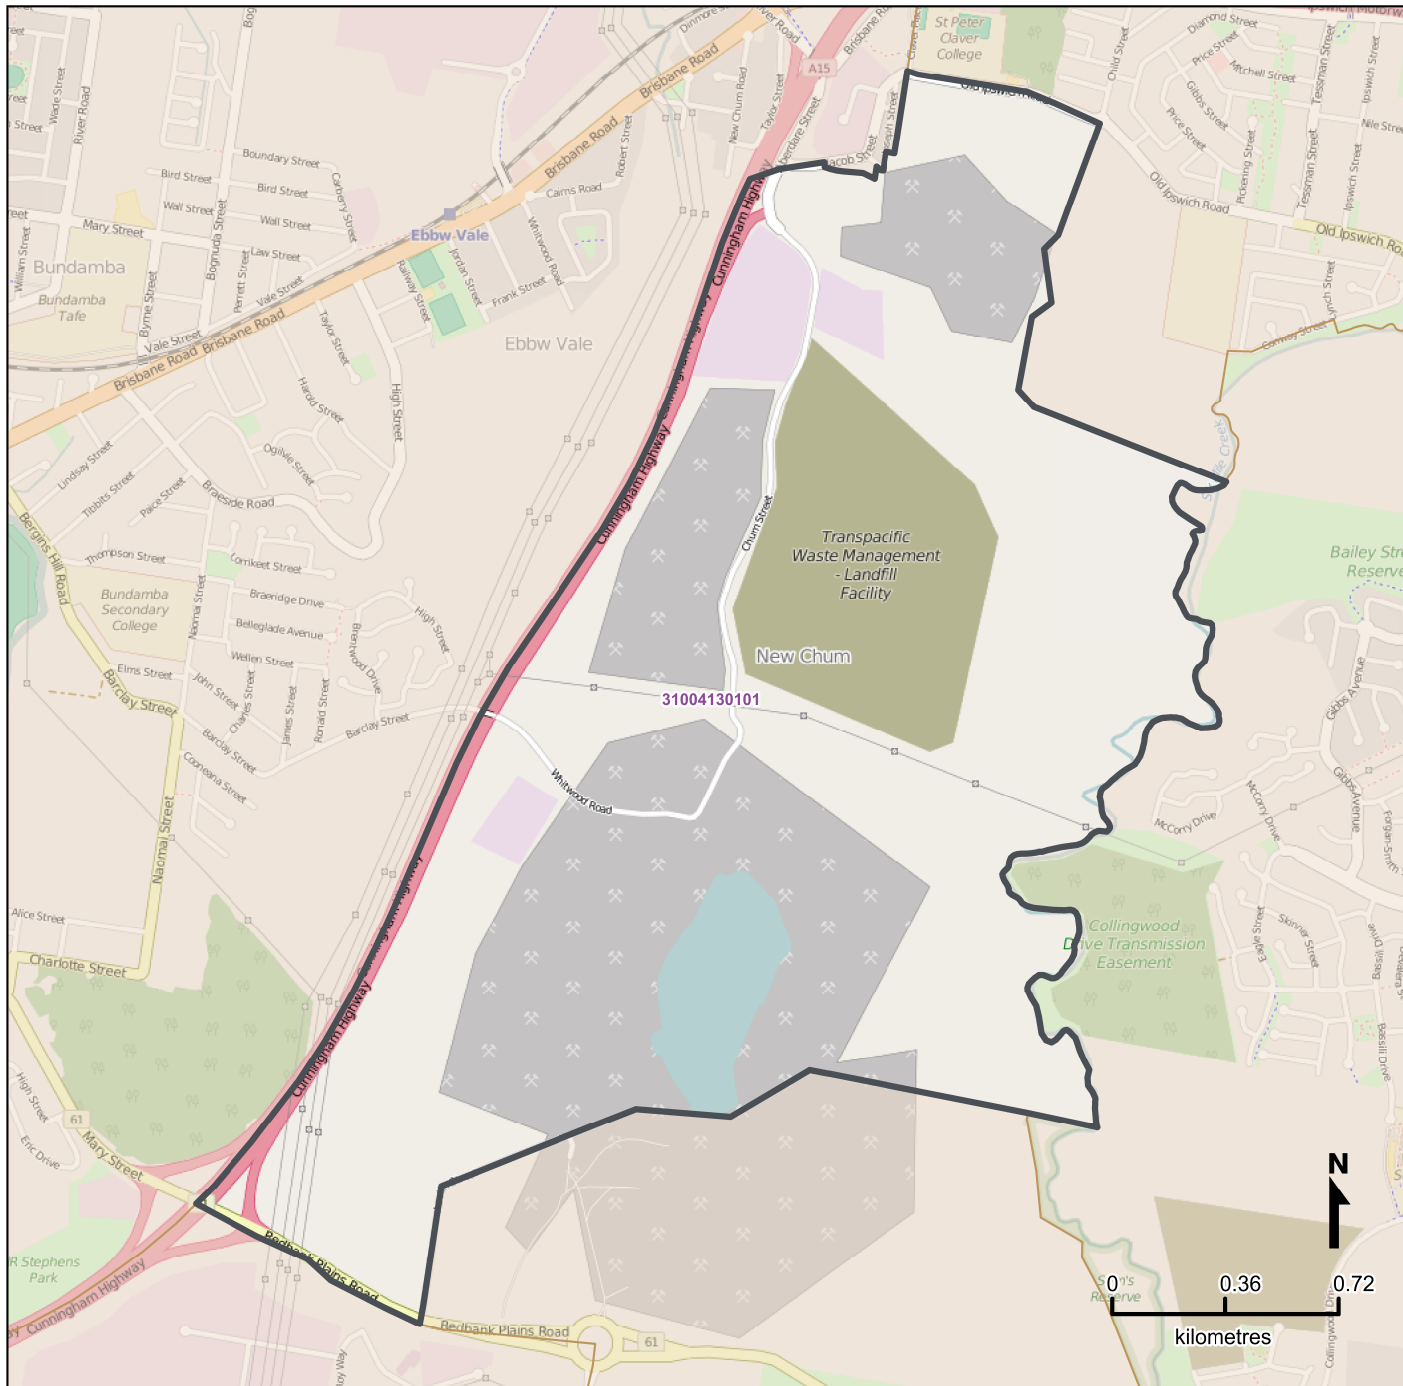

Queensland Statistical Areas, Level 1 (SA1), 2016 - SA1s within New Chum SA2

LEGEND

- Selected SA2
- Component SA1s
- Neighbouring SA2s

Map features

- City/Town
- Park
- Main road
- Waterway
- Railway

Map produced by Queensland Government Statistician's Office, Queensland Treasury (<http://www.qgso.qld.gov.au/products/maps/>). Data sourced from ABS 1270.0.55.001