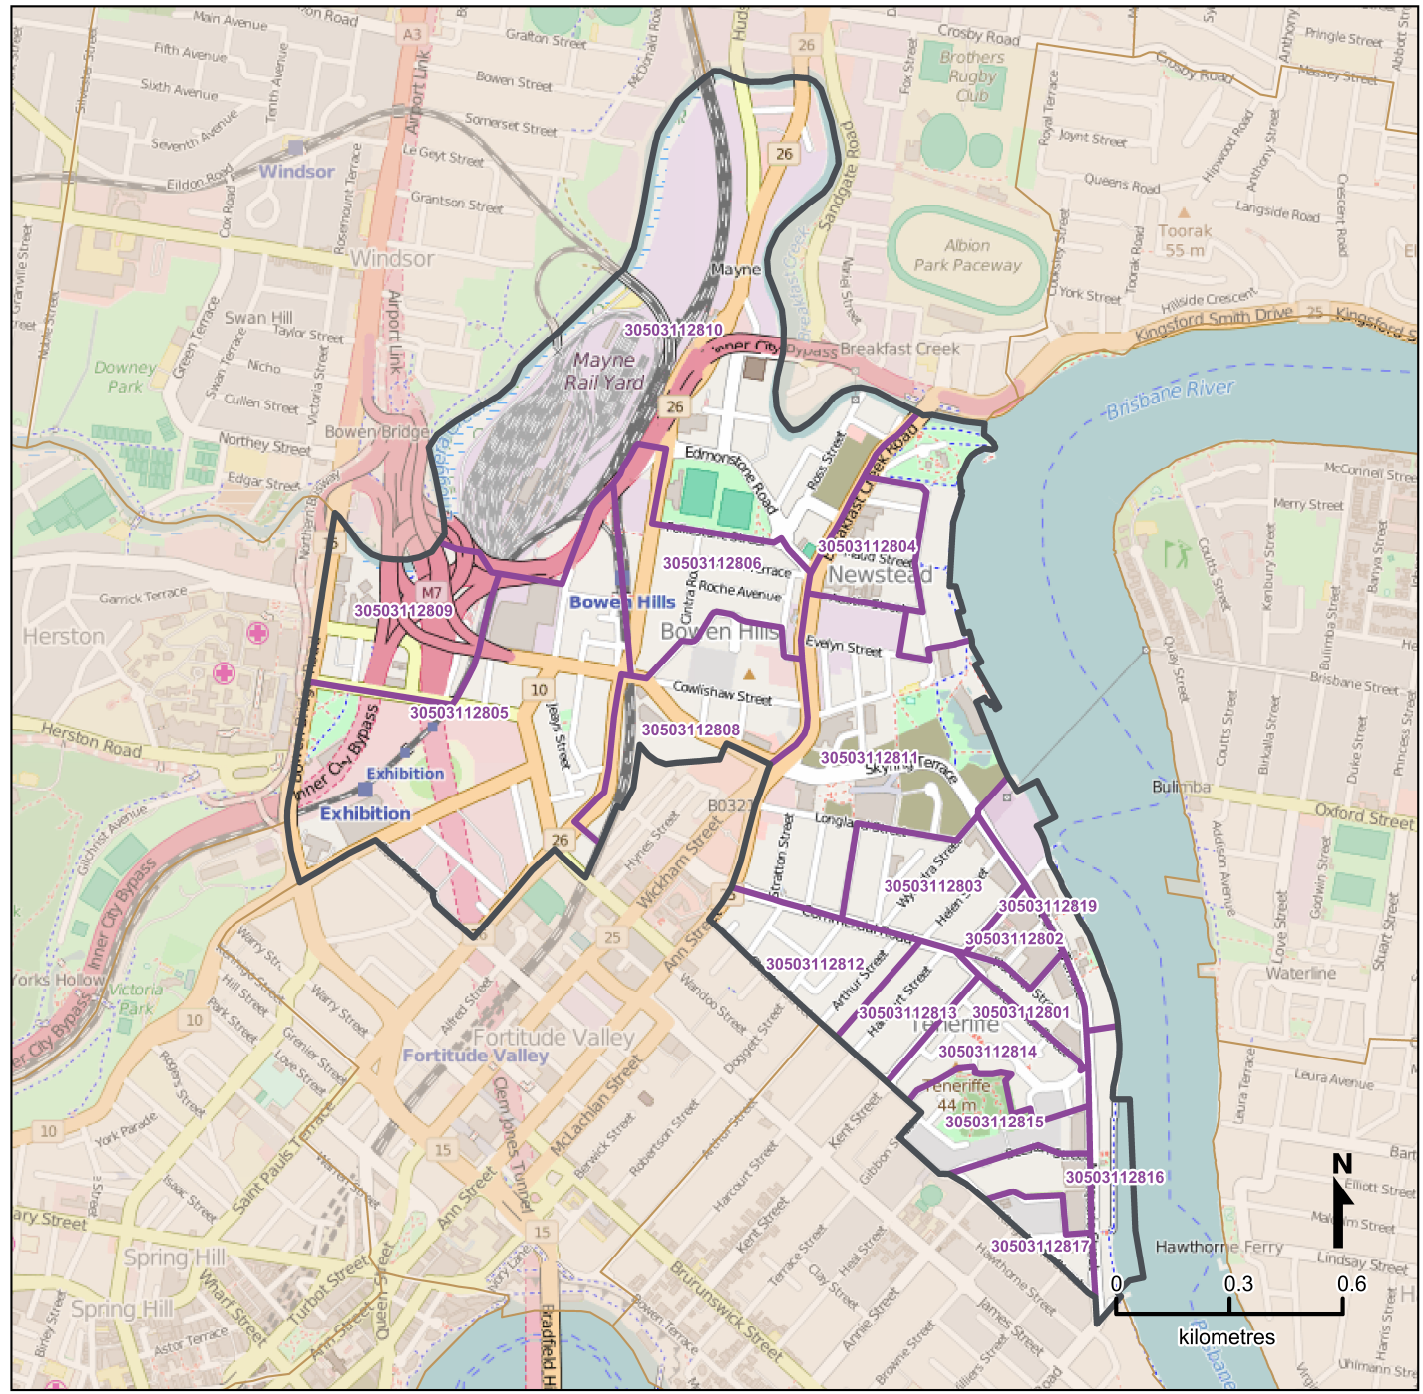

# Queensland Statistical Areas, Level 1 (SA1), 2016 - SA1s within Newstead - Bowen Hills SA2

**LEGEND**

- Selected SA2
- Component SA1s
- Neighbouring SA2s

**Map features**

- City/Town
- Park
- Main road
- Waterway
- Railway

Map produced by Queensland Government Statistician's Office, Queensland Treasury (<http://www.qgso.qld.gov.au/products/maps/>). Data sourced from ABS 1270.0.55.001

© OpenStreetMap contributors (<http://openstreetmap.org/>)