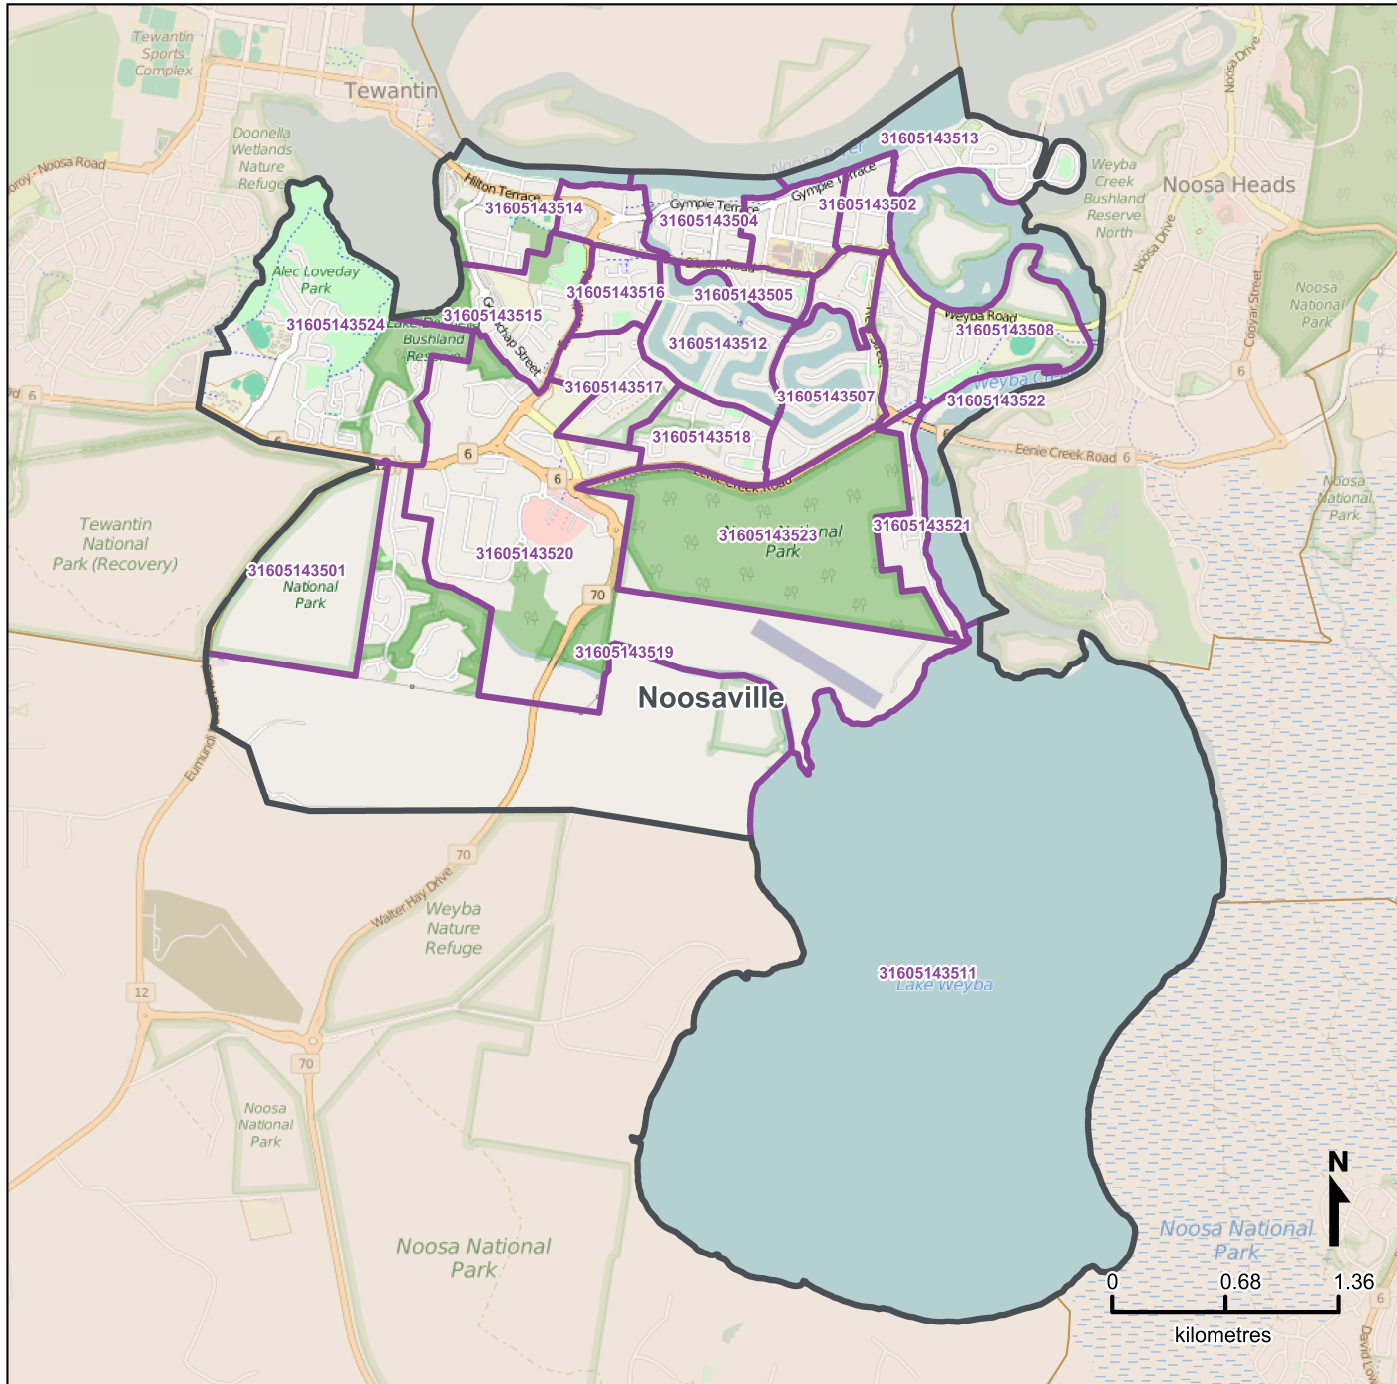

Queensland Statistical Areas, Level 1 (SA1), 2016 - SA1s within Noosaville SA2

LEGEND

- Selected SA2
- Component SA1s
- Neighbouring SA2s

Map features

- City/Town
- Park
- Main road
- Waterway
- Railway

Map produced by Queensland Government Statistician's Office, Queensland Treasury (<http://www.qgso.qld.gov.au/products/maps/>). Data sourced from ABS 1270.0.55.001

© OpenStreetMap contributors (<http://openstreetmap.org/>)

<http://creativecommons.org/licenses/by/4.0>

© The State of Queensland (Queensland Treasury) 2016