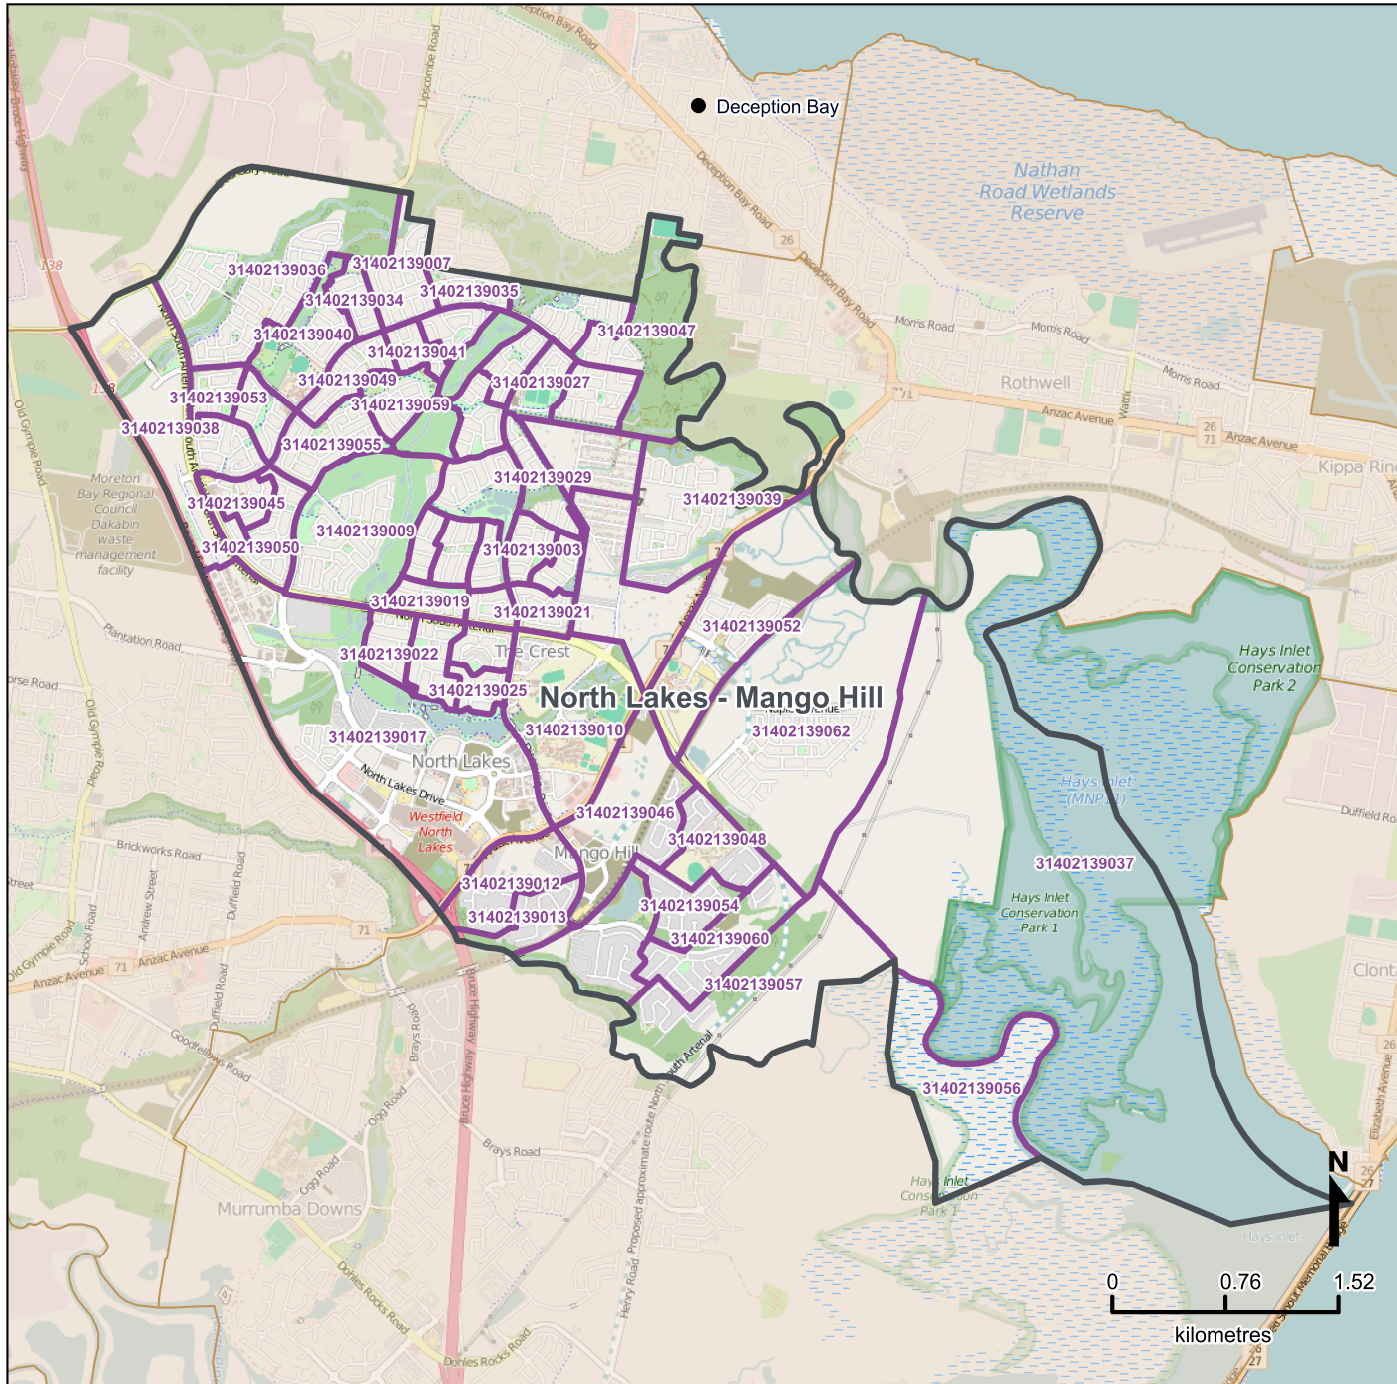

Queensland Statistical Areas, Level 1 (SA1), 2016 - SA1s within North Lakes - Mango Hill SA2

LEGEND

- Selected SA2
- Component SA1s
- Neighbouring SA2s

Map features

- City/Town
- Park
- Main road
- Waterway
- Railway

Map produced by Queensland Government Statistician's Office, Queensland Treasury (<http://www.qgso.qld.gov.au/products/maps/>). Data sourced from ABS 1270.0.55.001

© OpenStreetMap contributors (<http://openstreetmap.org/>)