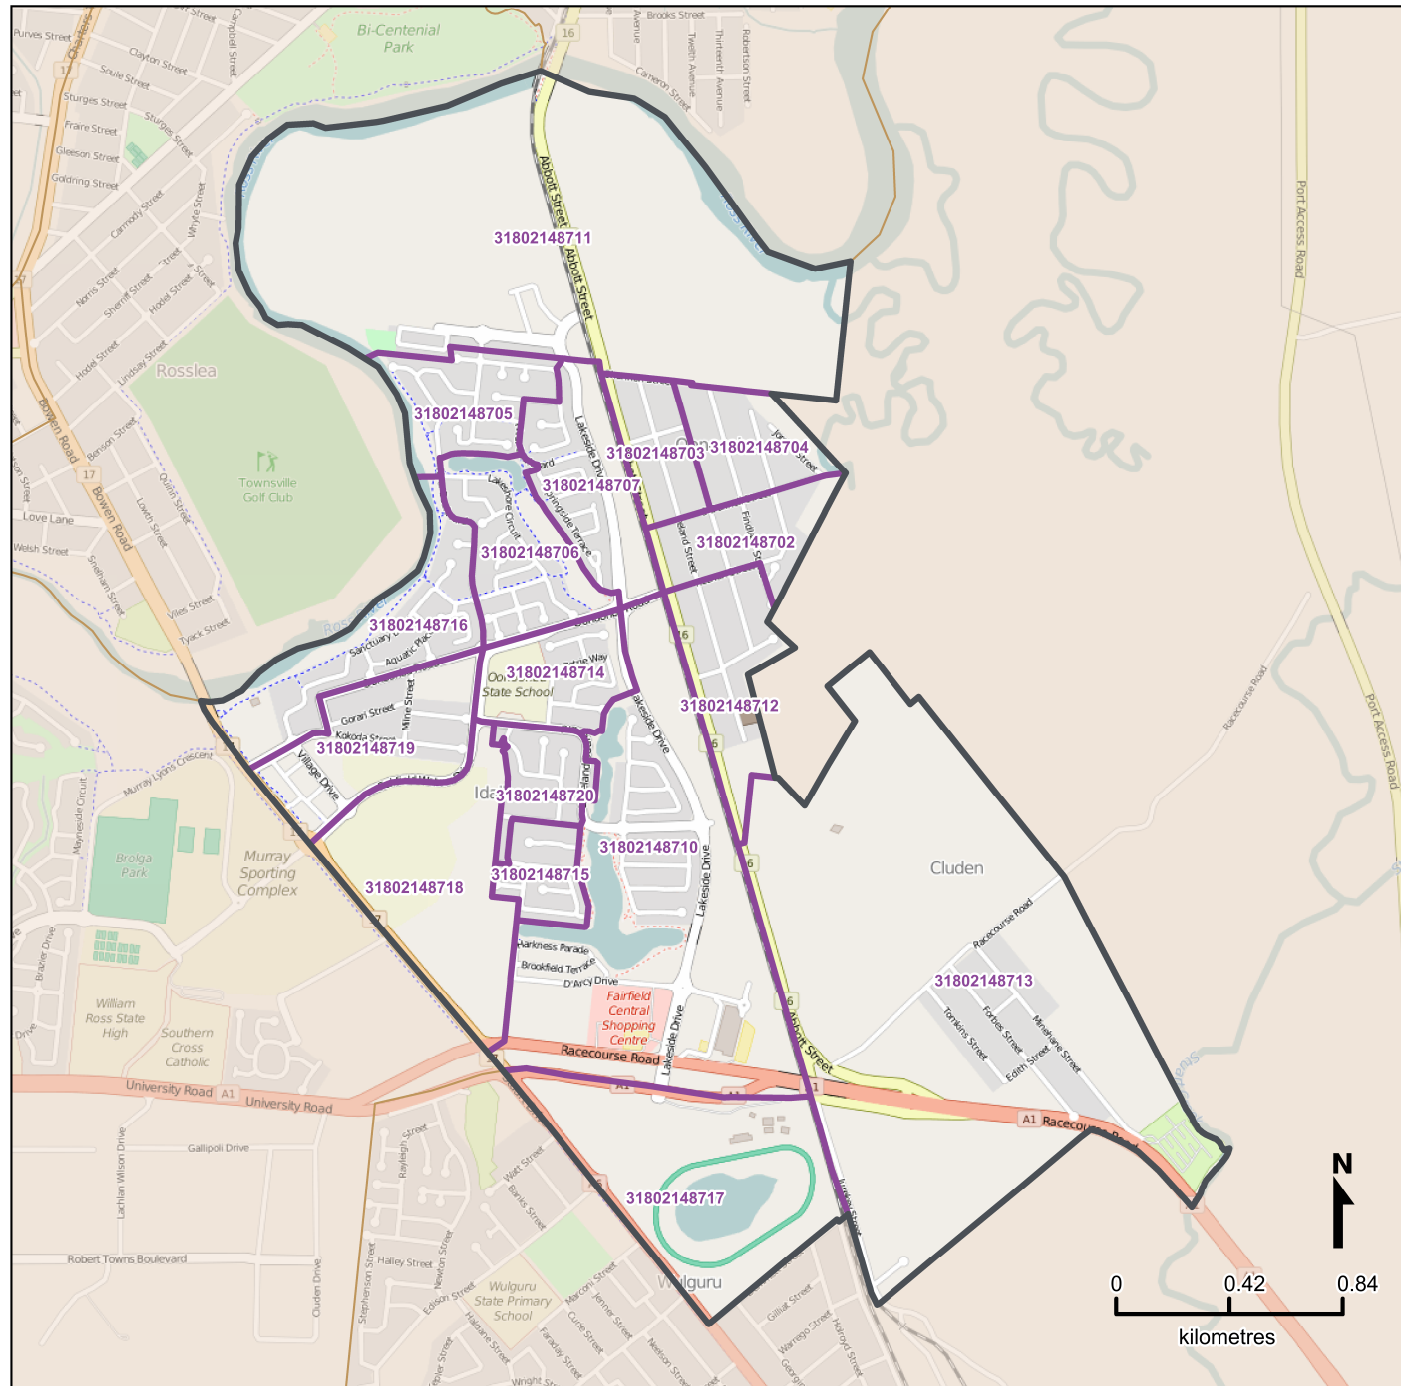

Queensland Statistical Areas, Level 1 (SA1), 2016 - SA1s within Oonoonba SA2

Map produced by Queensland Government Statistician's Office, Queensland Treasury (<http://www.qgso.qld.gov.au/products/maps/>). Data sourced from ABS 1270.0.55.001

© OpenStreetMap contributors (<http://openstreetmap.org/>)

<http://creativecommons.org/licenses/by/4.0>

© The State of Queensland (Queensland Treasury) 2016