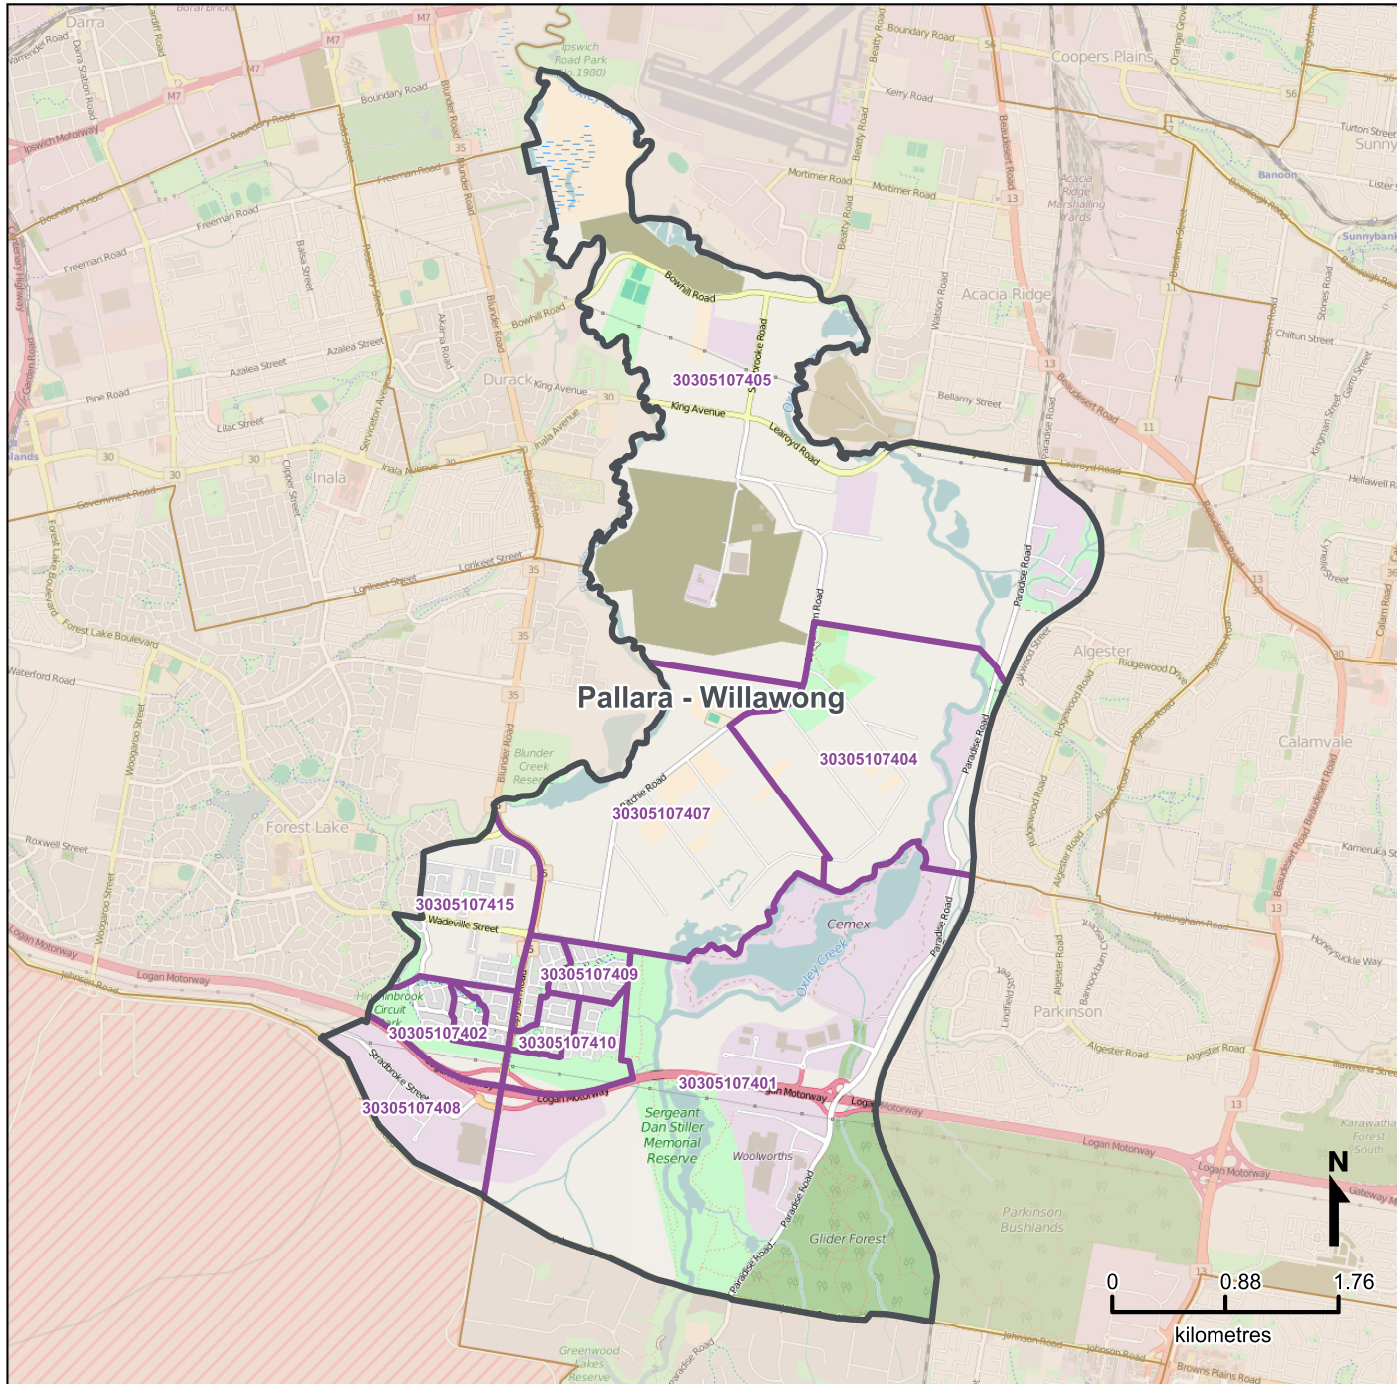

Queensland Statistical Areas, Level 1 (SA1), 2016 - SA1s within Pallara - Willawong SA2

Map produced by Queensland Government Statistician's Office, Queensland Treasury (<http://www.qgso.qld.gov.au/products/maps/>). Data sourced from ABS 1270.0.55.001

© OpenStreetMap contributors (<http://openstreetmap.org/>)

<http://creativecommons.org/licenses/by/4.0>

© The State of Queensland (Queensland Treasury) 2016