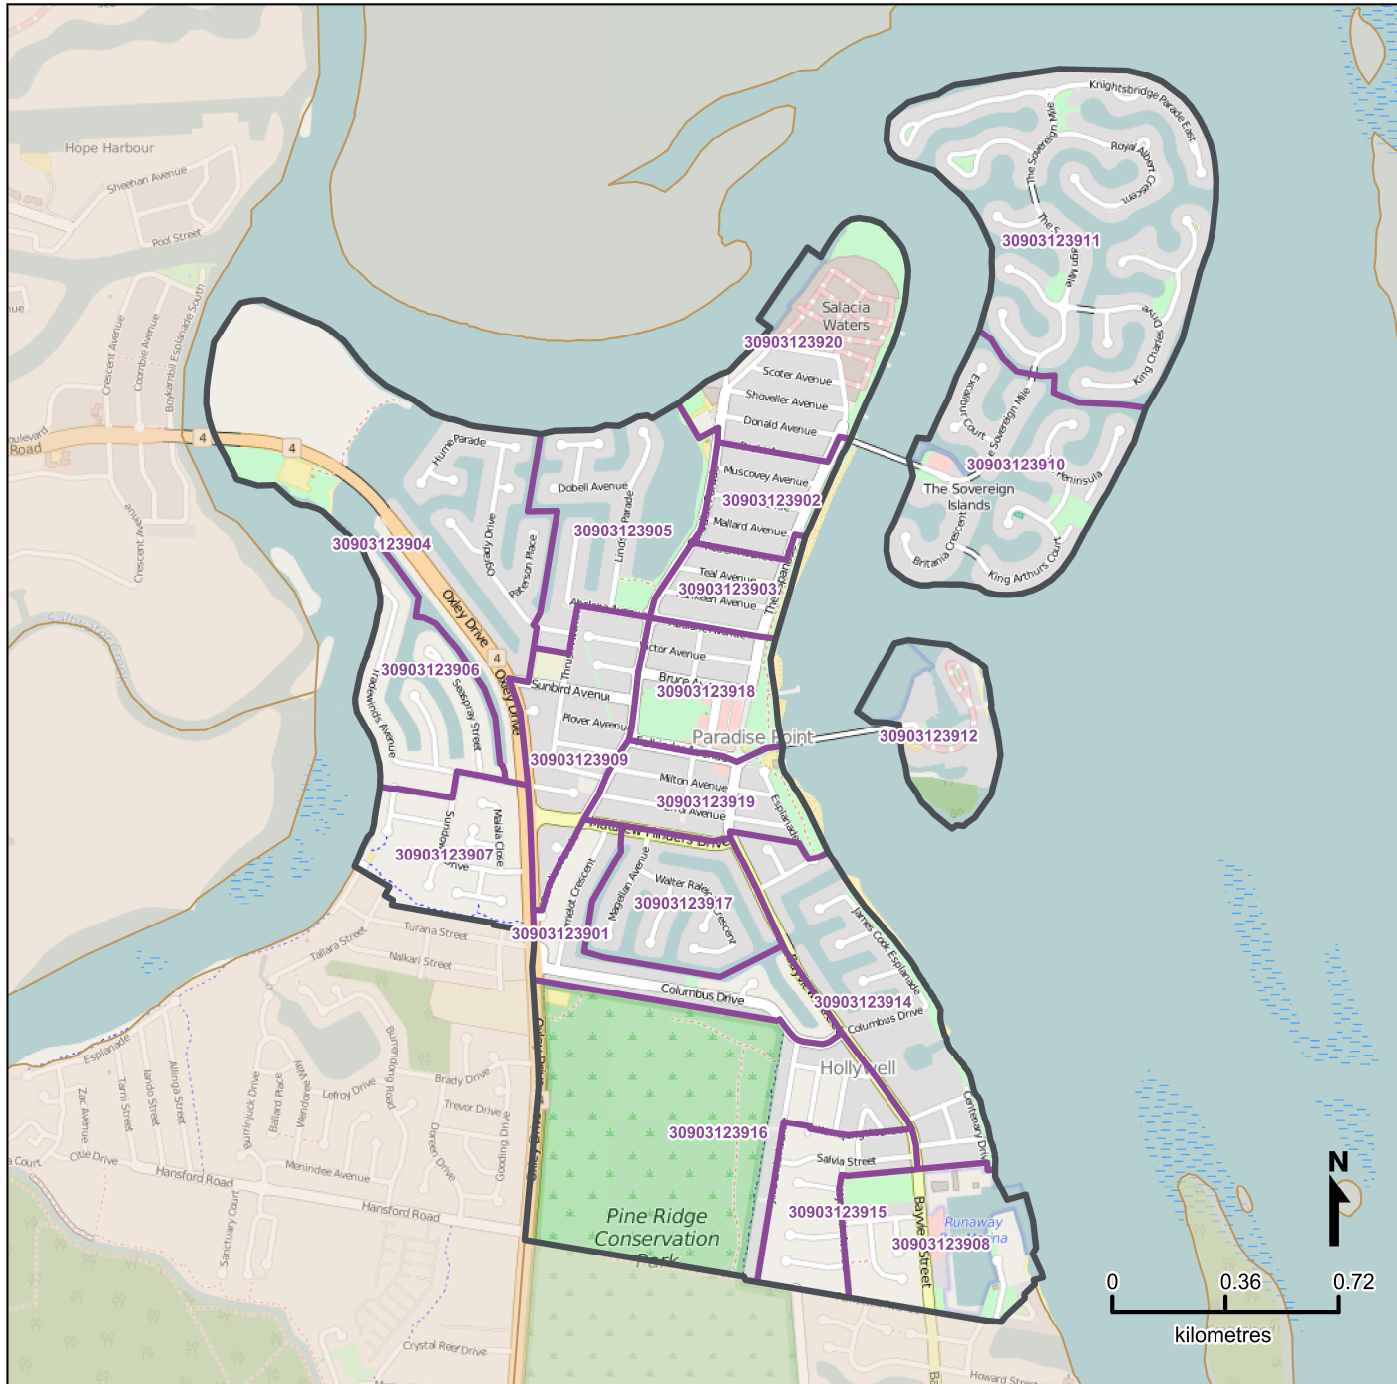

# Queensland Statistical Areas, Level 1 (SA1), 2016 - SA1s within Paradise Point - Hollywell SA2

**LEGEND**

- Selected SA2
- Component SA1s
- Neighbouring SA2s

**Map features**

- City/Town
- Park
- Waterway
- Main road
- Railway

Map produced by Queensland Government Statistician's Office, Queensland Treasury (<http://www.qgso.qld.gov.au/products/maps/>). Data sourced from ABS 1270.0.55.001

© OpenStreetMap contributors (<http://openstreetmap.org/>)