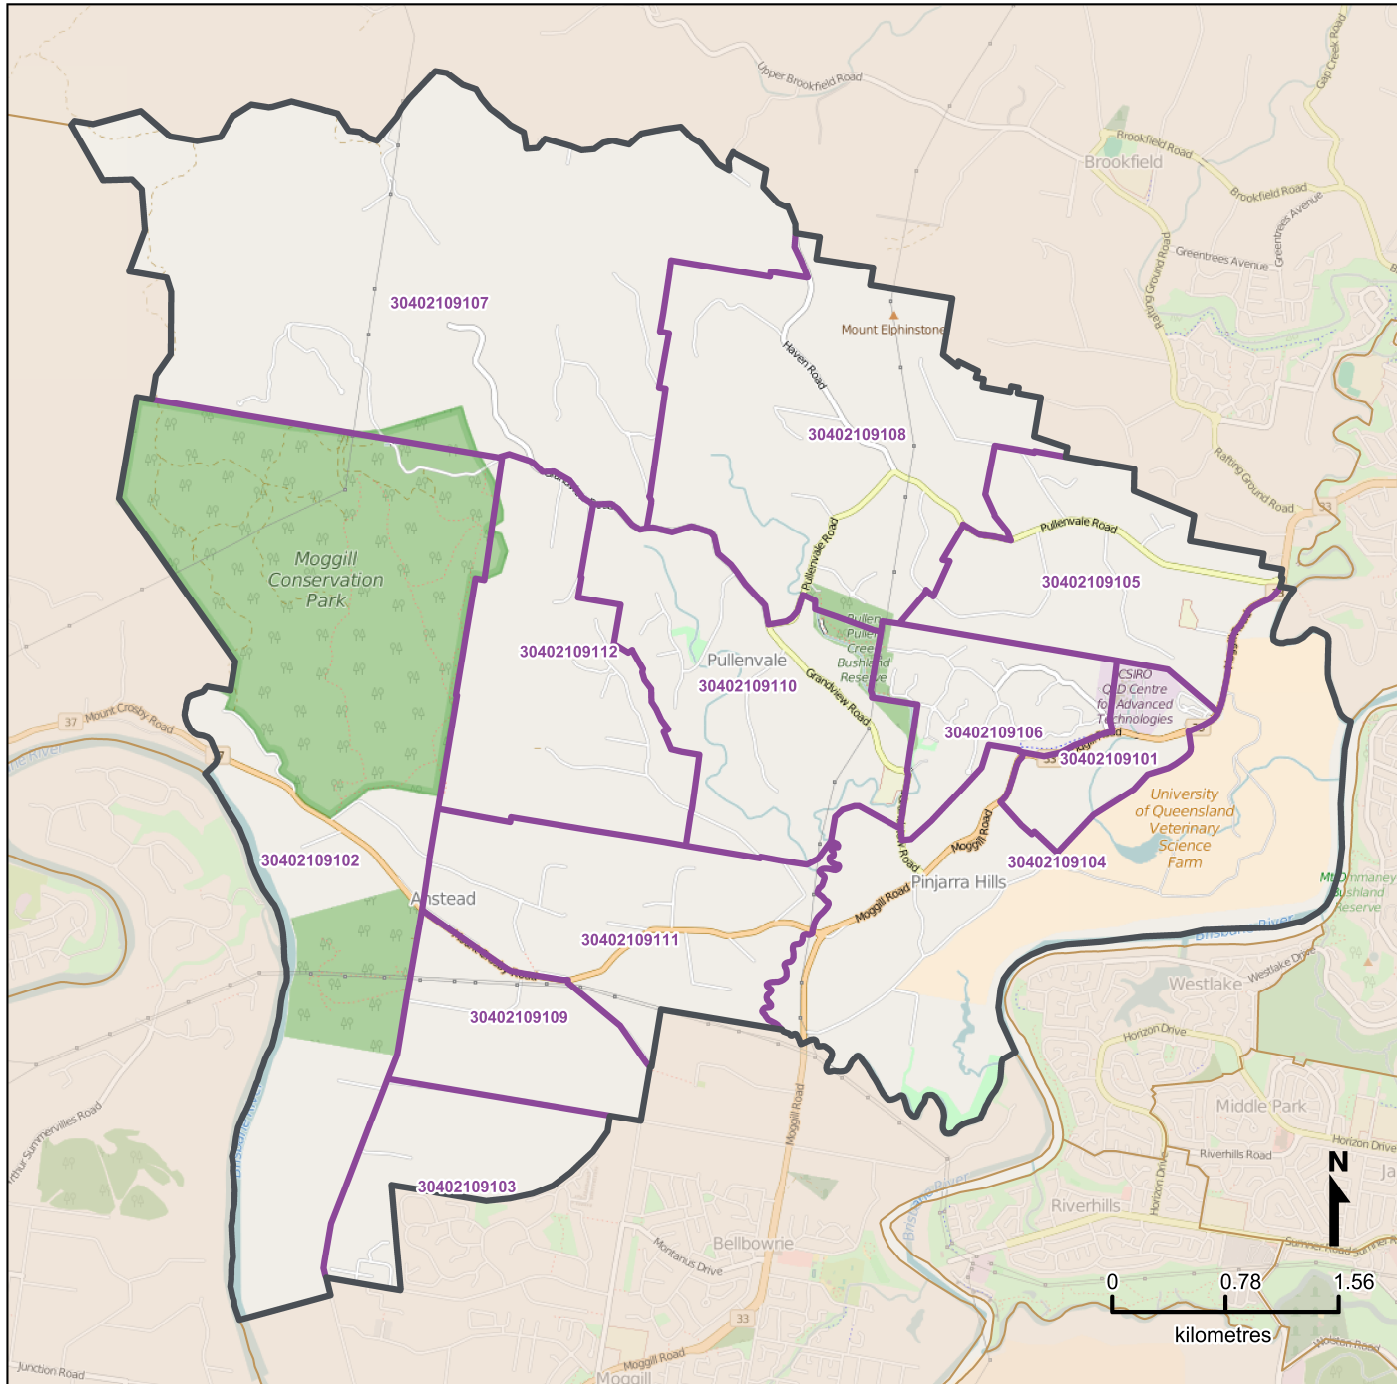

Queensland Statistical Areas, Level 1 (SA1), 2016 - SA1s within Pinjarra Hills - Pullenvale SA2

LEGEND

- Selected SA2
- Component SA1s
- Neighbouring SA2s

Map features

- City/Town
- Park
- Main road
- Waterway
- Railway

Map produced by Queensland Government Statistician's Office, Queensland Treasury (<http://www.qgso.qld.gov.au/products/maps/>). Data sourced from ABS 1270.0.55.001

© OpenStreetMap contributors (<http://openstreetmap.org/>)