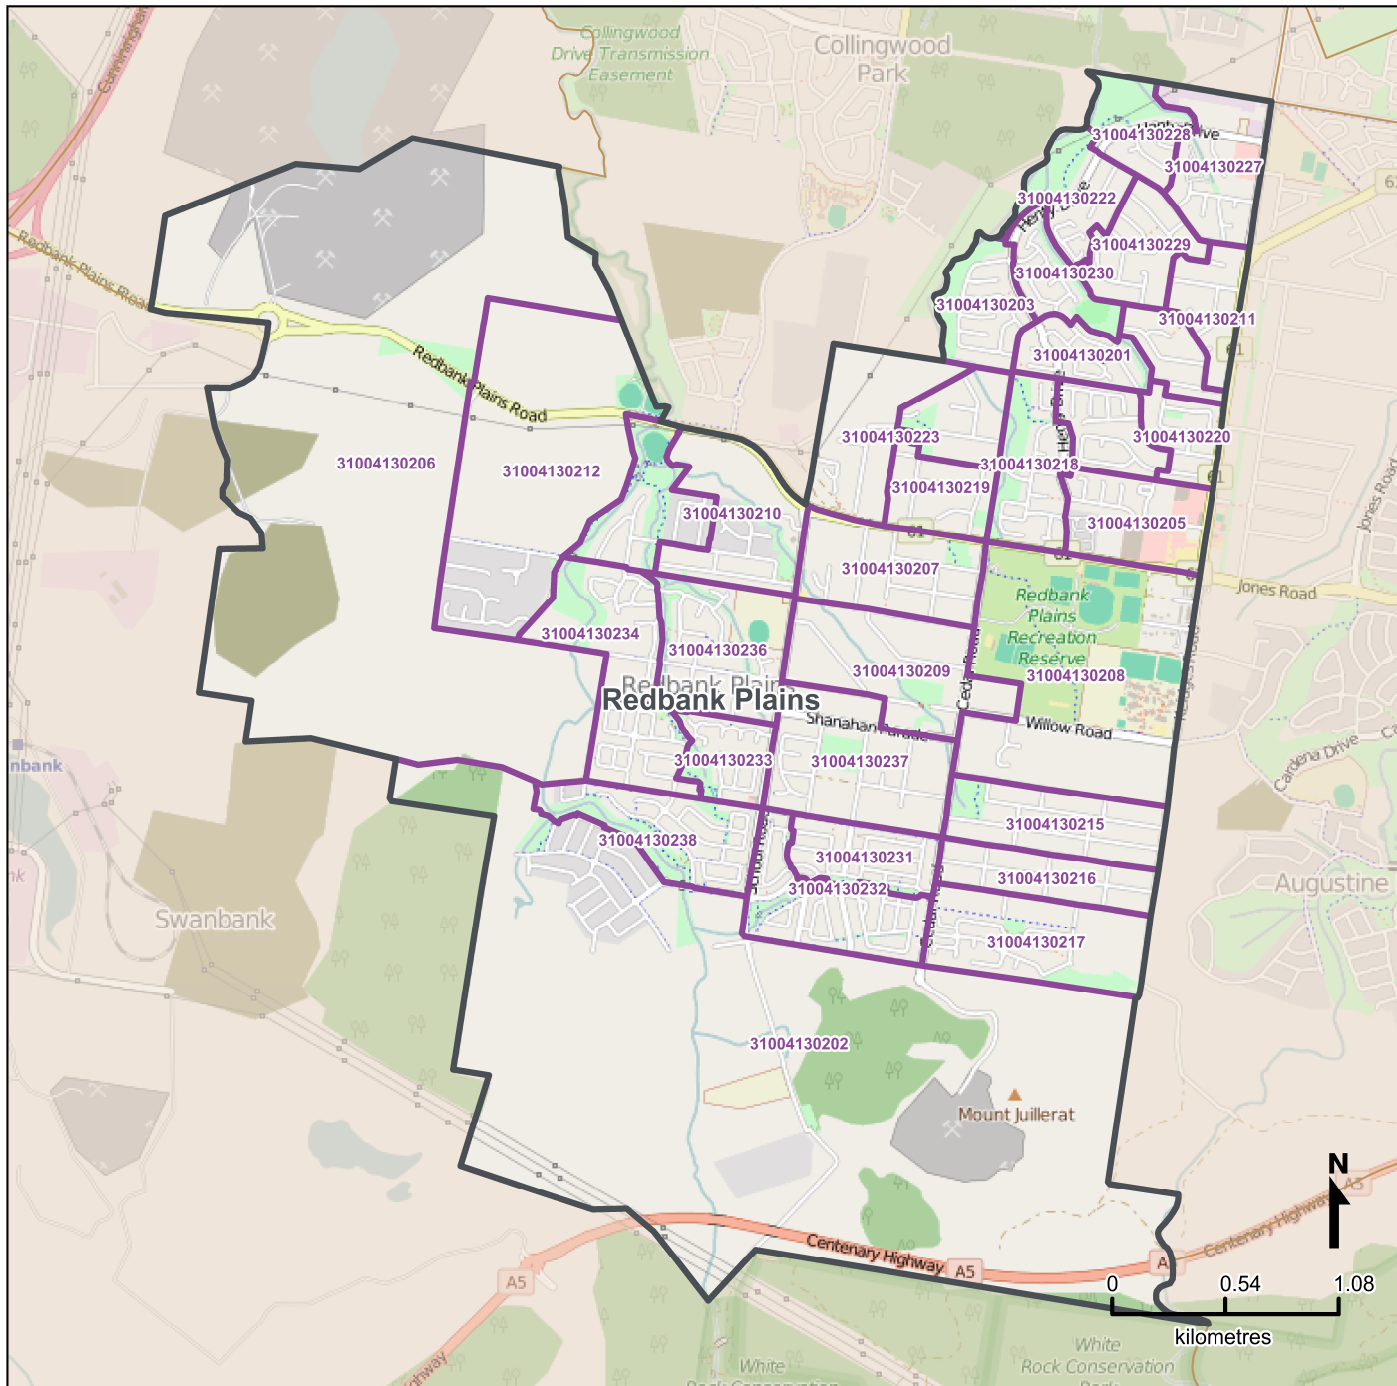

Queensland Statistical Areas, Level 1 (SA1), 2016 - SA1s within Redbank Plains SA2

LEGEND

-  Selected SA2
-  Component SA1s
-  Neighbouring SA2s

Map features

-  City/Town
-  Park
-  Main road
-  Waterway
-  Railway

Map produced by Queensland Government Statistician's Office, Queensland Treasury (<http://www.qgso.qld.gov.au/products/maps/>). Data sourced from ABS 1270.0.55.001

© OpenStreetMap contributors (<http://openstreetmap.org/>)