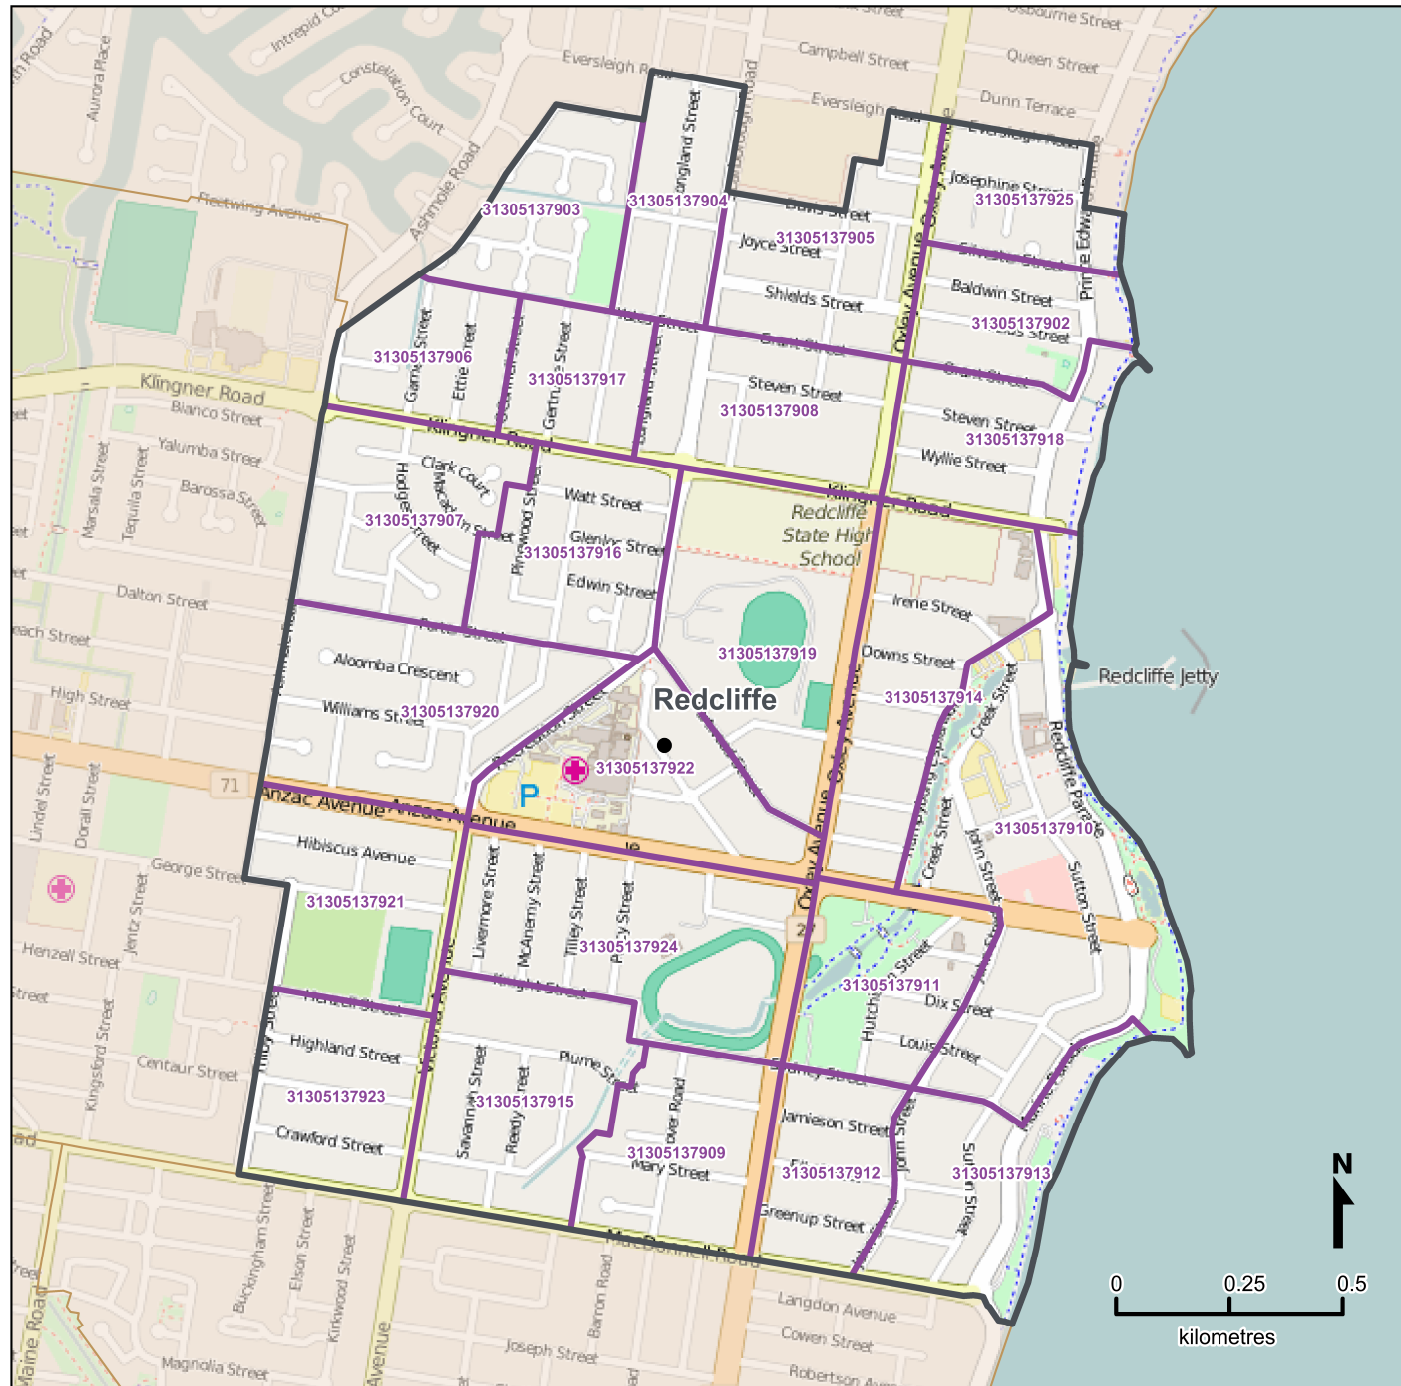

Queensland Statistical Areas, Level 1 (SA1), 2016 - SA1s within Redcliffe SA2

LEGEND

- Selected SA2
- Component SA1s
- Neighbouring SA2s

Map features

- City/Town
- Park
- Main road
- Waterway
- Railway

Map produced by Queensland Government Statistician's Office, Queensland Treasury (<http://www.qgso.qld.gov.au/products/maps/>). Data sourced from ABS 1270.0.55.001

© OpenStreetMap contributors (<http://openstreetmap.org/>)

<http://creativecommons.org/licenses/by/4.0>

© The State of Queensland (Queensland Treasury) 2016