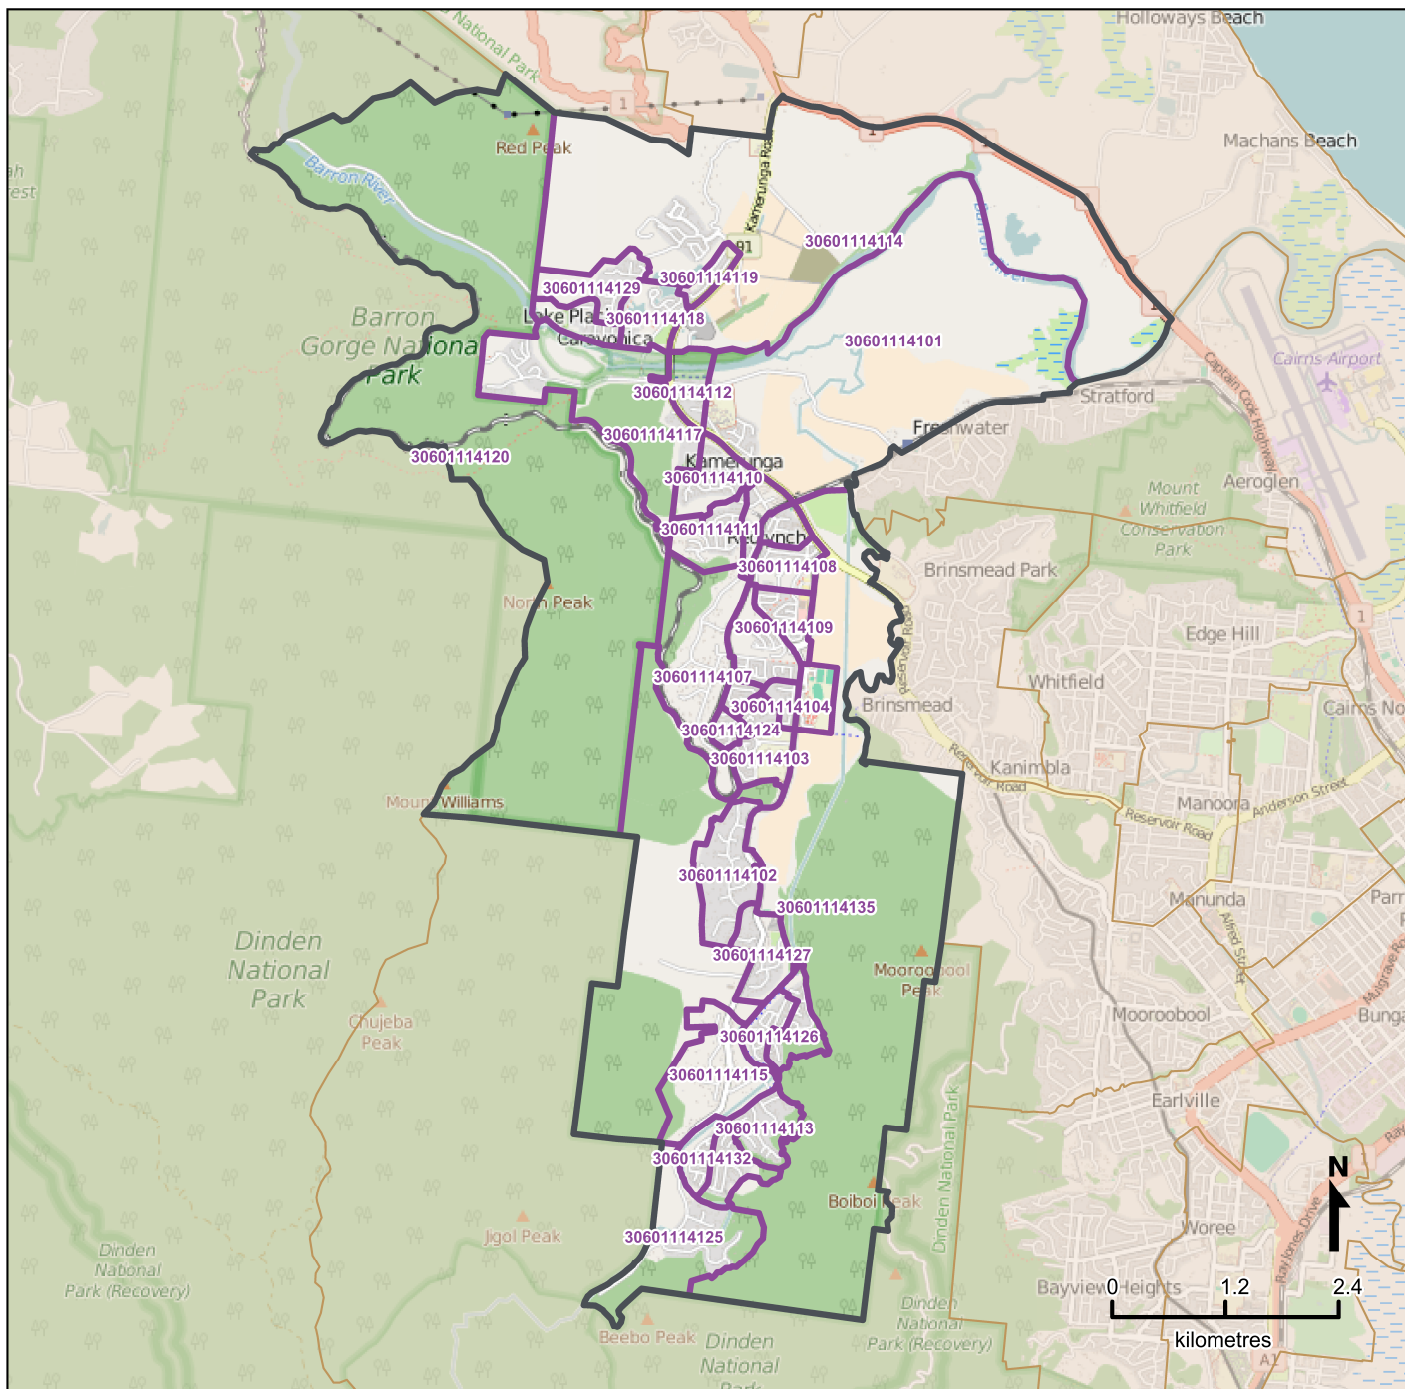

Queensland Statistical Areas, Level 1 (SA1), 2016 - SA1s within Redlynch SA2

LEGEND

- Selected SA2
- Component SA1s
- Neighbouring SA2s

Map features

- City/Town
- Park
- Main road
- Waterway
- Railway

Map produced by Queensland Government Statistician's Office, Queensland Treasury (<http://www.qgso.qld.gov.au/products/maps/>). Data sourced from ABS 1270.0.55.001

© OpenStreetMap contributors (<http://openstreetmap.org/>)

<http://creativecommons.org/licenses/by/4.0>

© The State of Queensland (Queensland Treasury) 2016