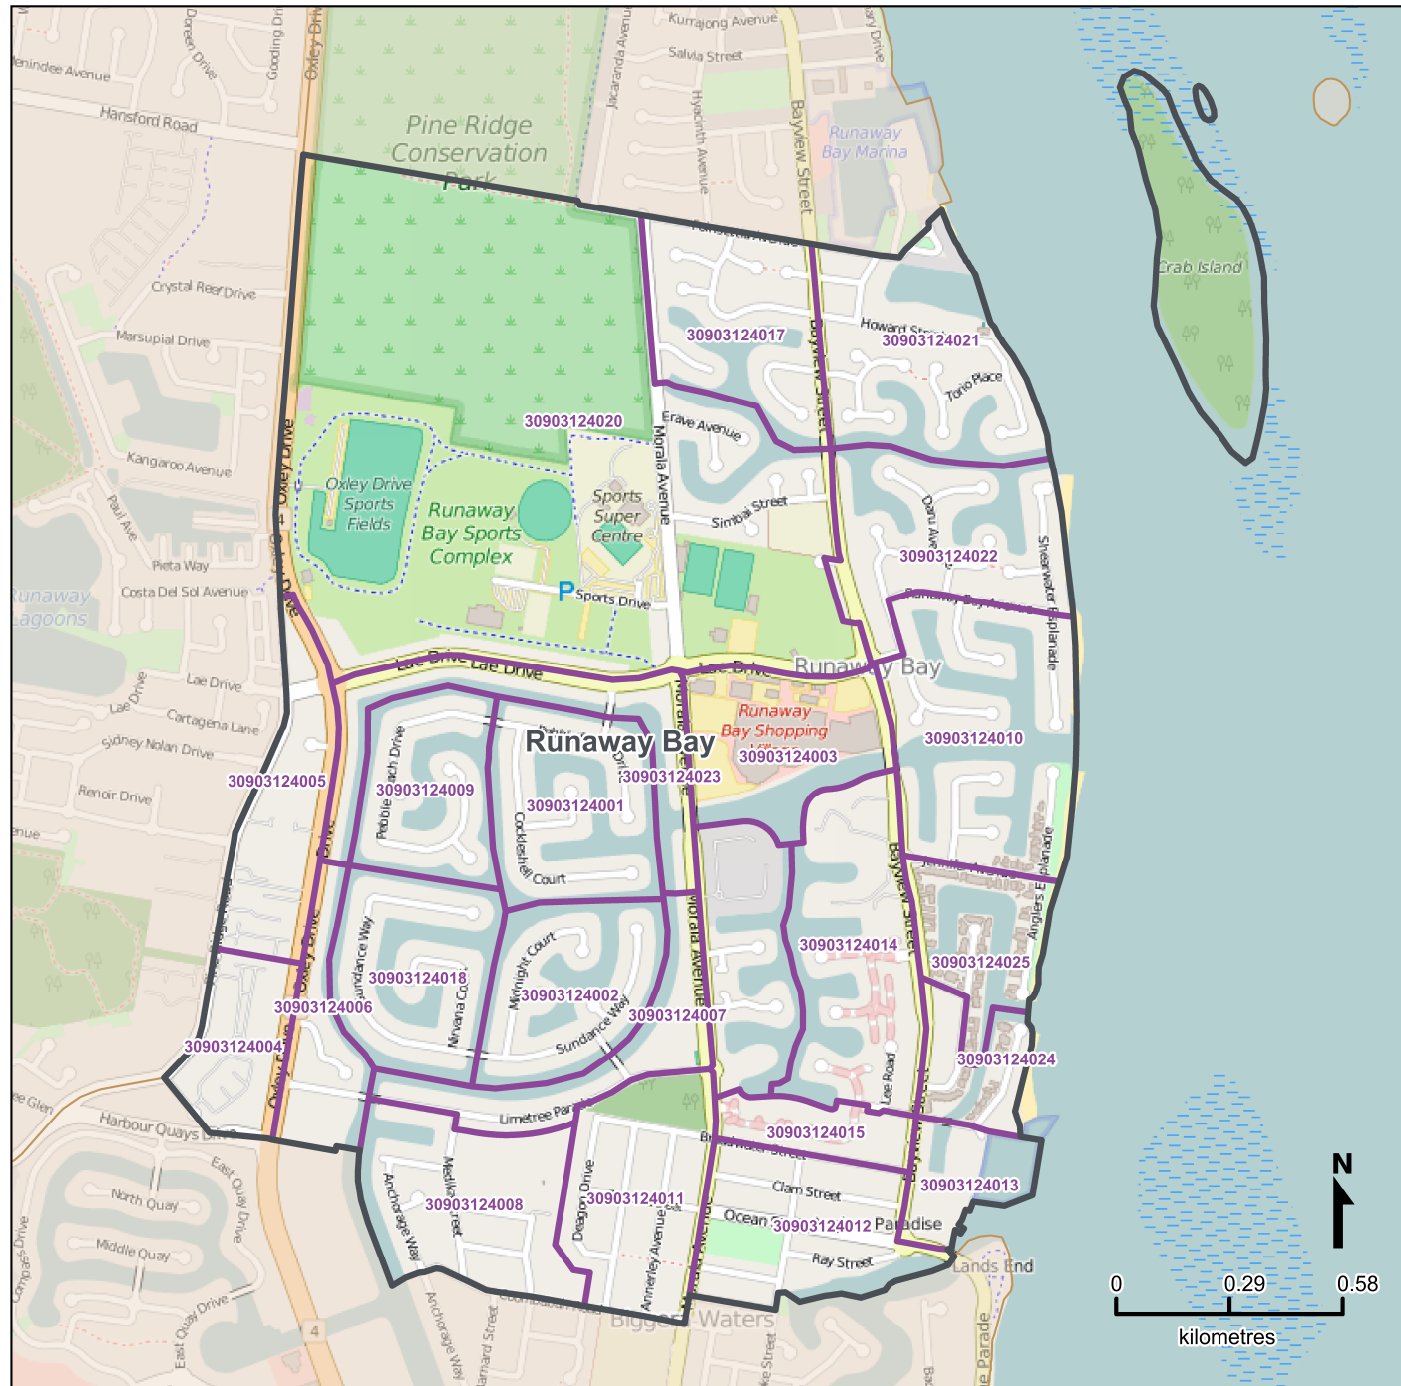

Queensland Statistical Areas, Level 1 (SA1), 2016 - SA1s within Runaway Bay SA2

LEGEND

- Selected SA2
- Component SA1s
- Neighbouring SA2s

Map features

- City/Town
- Park
- Waterway
- Main road
- Railway

Map produced by Queensland Government Statistician's Office, Queensland Treasury (<http://www.qgso.qld.gov.au/products/maps/>). Data sourced from ABS 1270.0.55.001