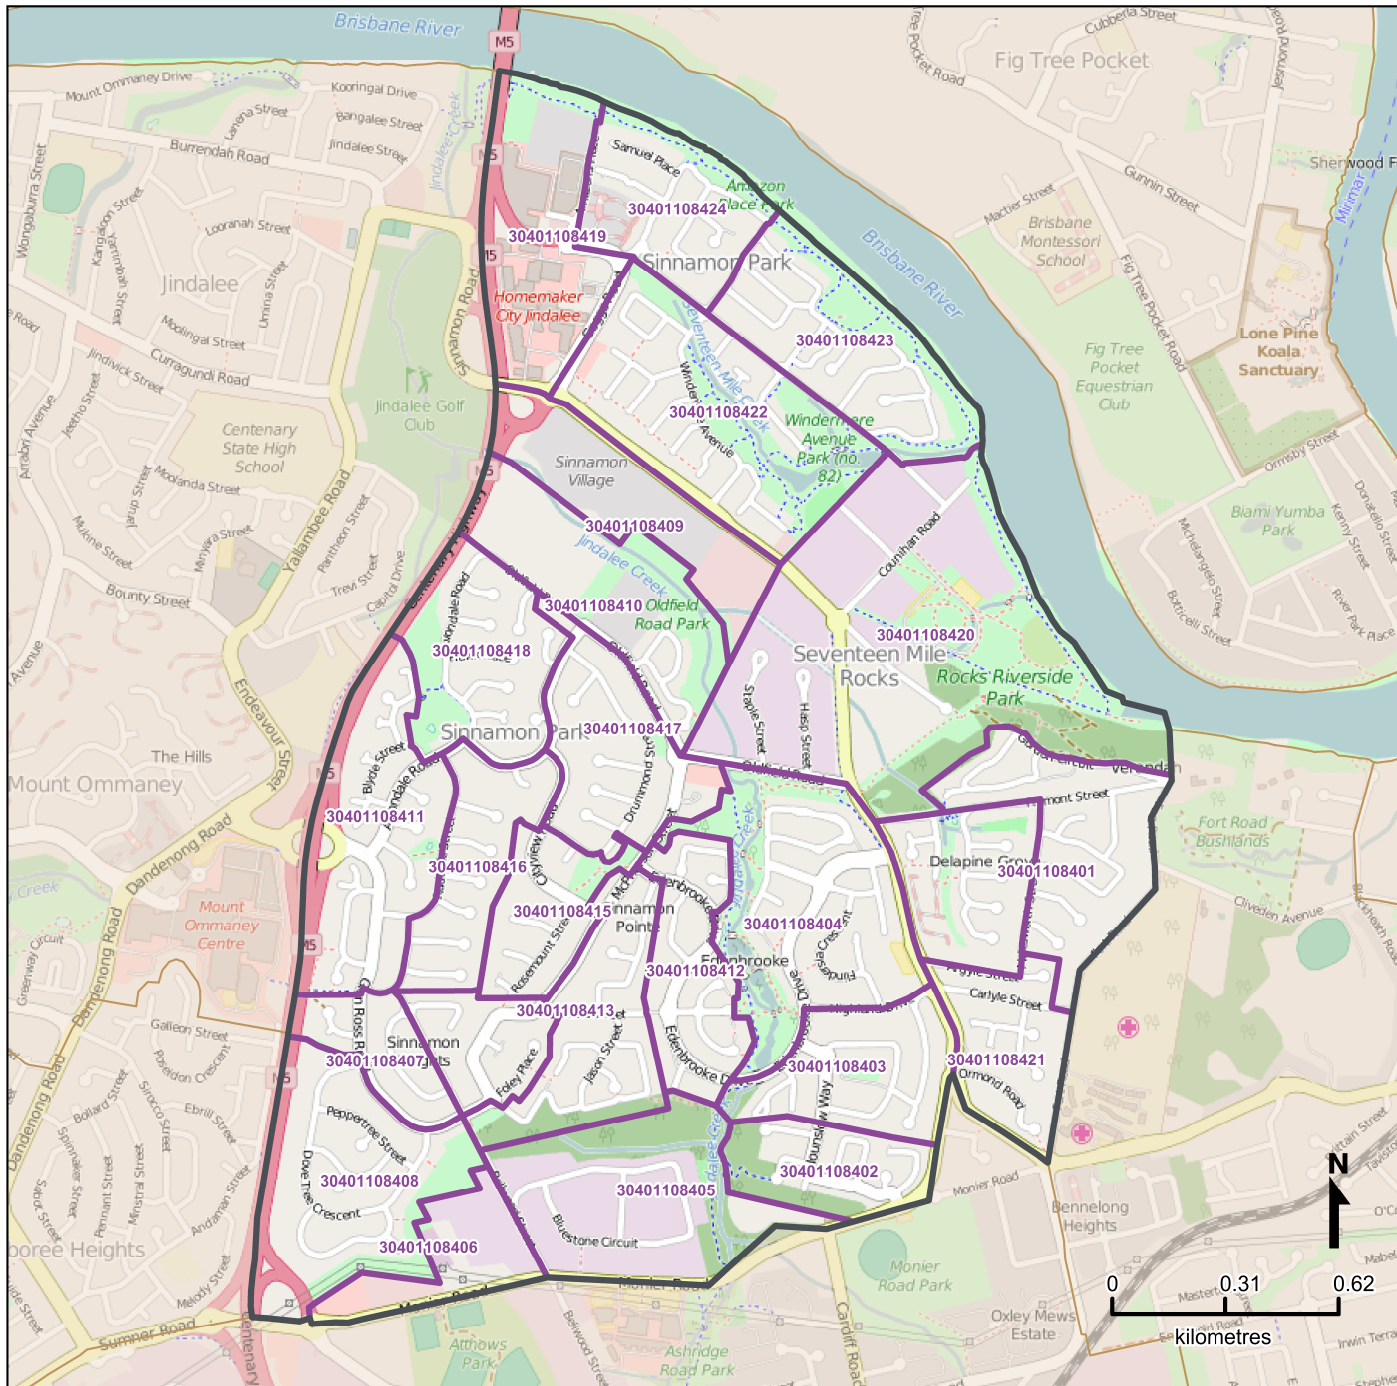

# Queensland Statistical Areas, Level 1 (SA1), 2016 - SA1s within Seventeen Mile Rocks - Sinnamon Park SA2

**LEGEND**

- Selected SA2
- Component SA1s
- Neighbouring SA2s

**Map features**

- City/Town
- ▬▬▬ Main road
- ▬▬▬▬▬ Railway
- Park
- Waterway

Map produced by Queensland Government Statistician's Office, Queensland Treasury (<http://www.qgso.qld.gov.au/products/maps/>). Data sourced from ABS 1270.0.55.001

© OpenStreetMap contributors (<http://openstreetmap.org/>)