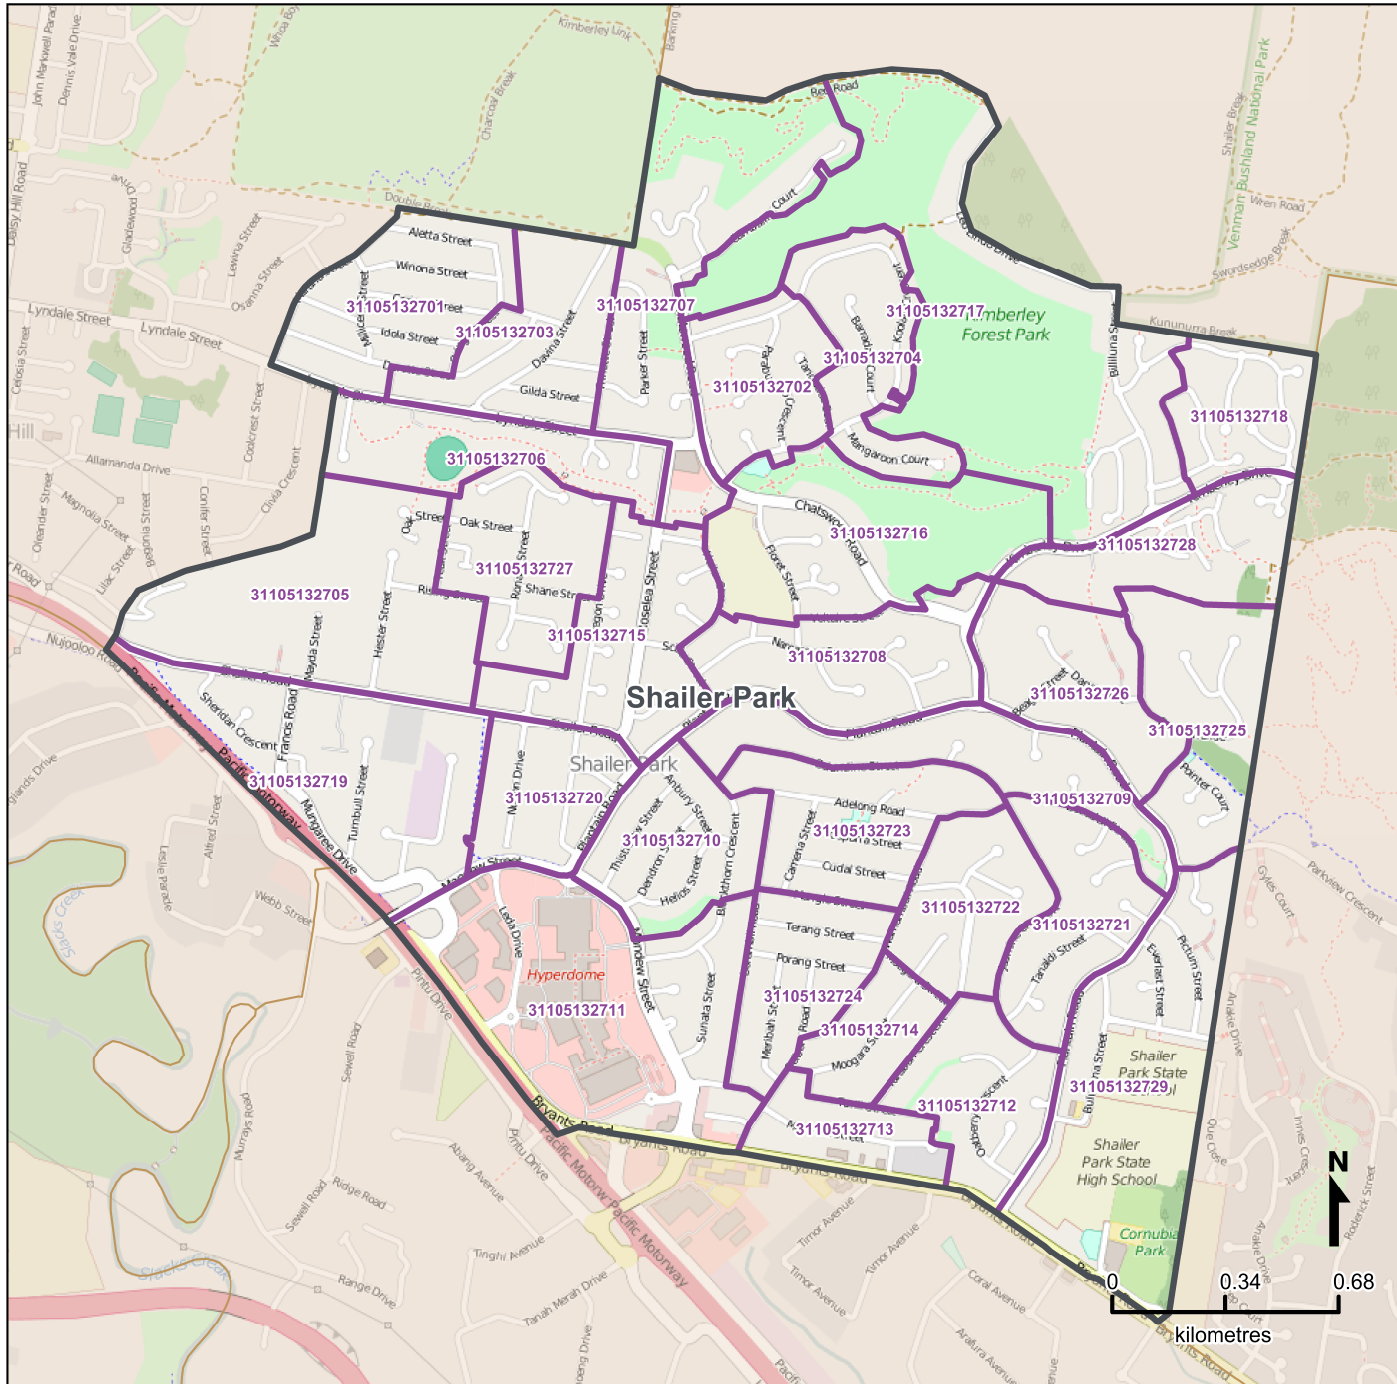

Queensland Statistical Areas, Level 1 (SA1), 2016 - SA1s within Shailer Park SA2

Map produced by Queensland Government Statistician's Office, Queensland Treasury (<http://www.qgso.qld.gov.au/products/maps/>). Data sourced from ABS 1270.0.55.001

© OpenStreetMap contributors (<http://openstreetmap.org/>)

<http://creativecommons.org/licenses/by/4.0>

© The State of Queensland (Queensland Treasury) 2016