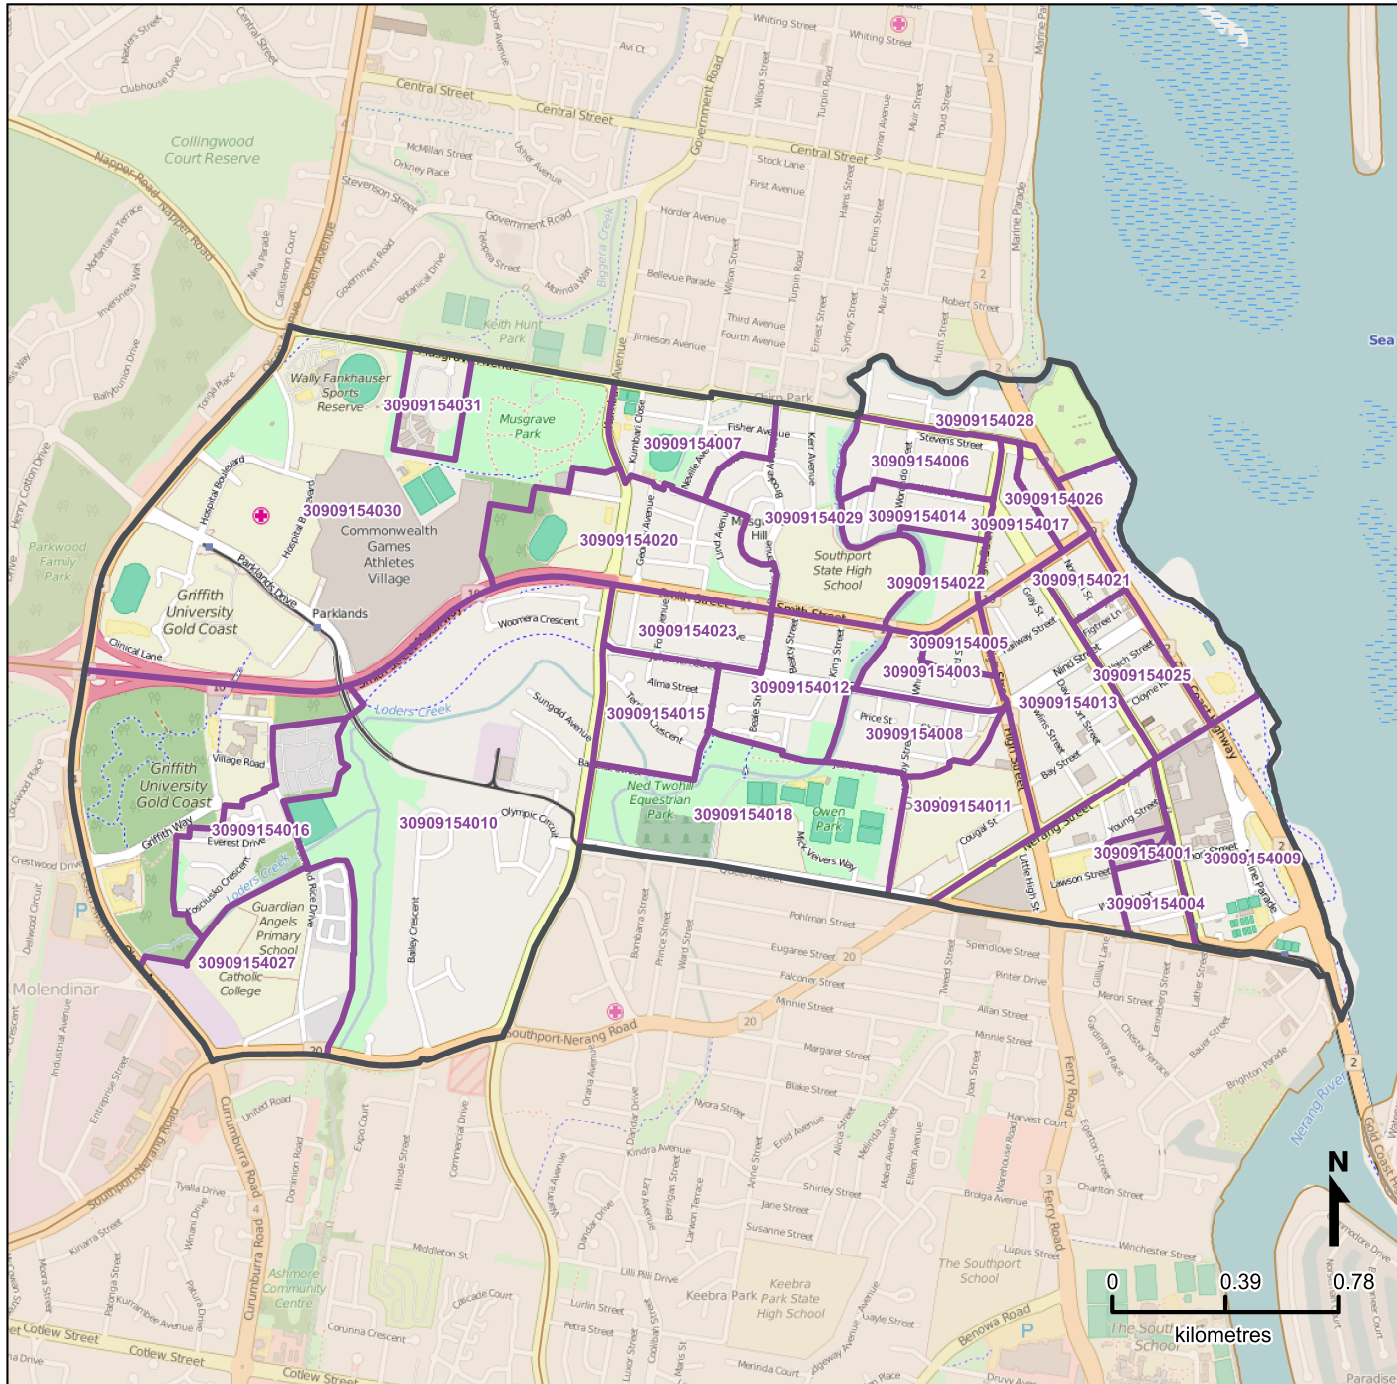

Queensland Statistical Areas, Level 1 (SA1), 2016 - SA1s within Southport - North SA2

Map produced by Queensland Government Statistician's Office, Queensland Treasury (<http://www.qgso.qld.gov.au/products/maps/>). Data sourced from ABS 1270.0.55.001

© OpenStreetMap contributors (<http://openstreetmap.org/>)

<http://creativecommons.org/licenses/by/4.0>

© The State of Queensland (Queensland Treasury) 2016