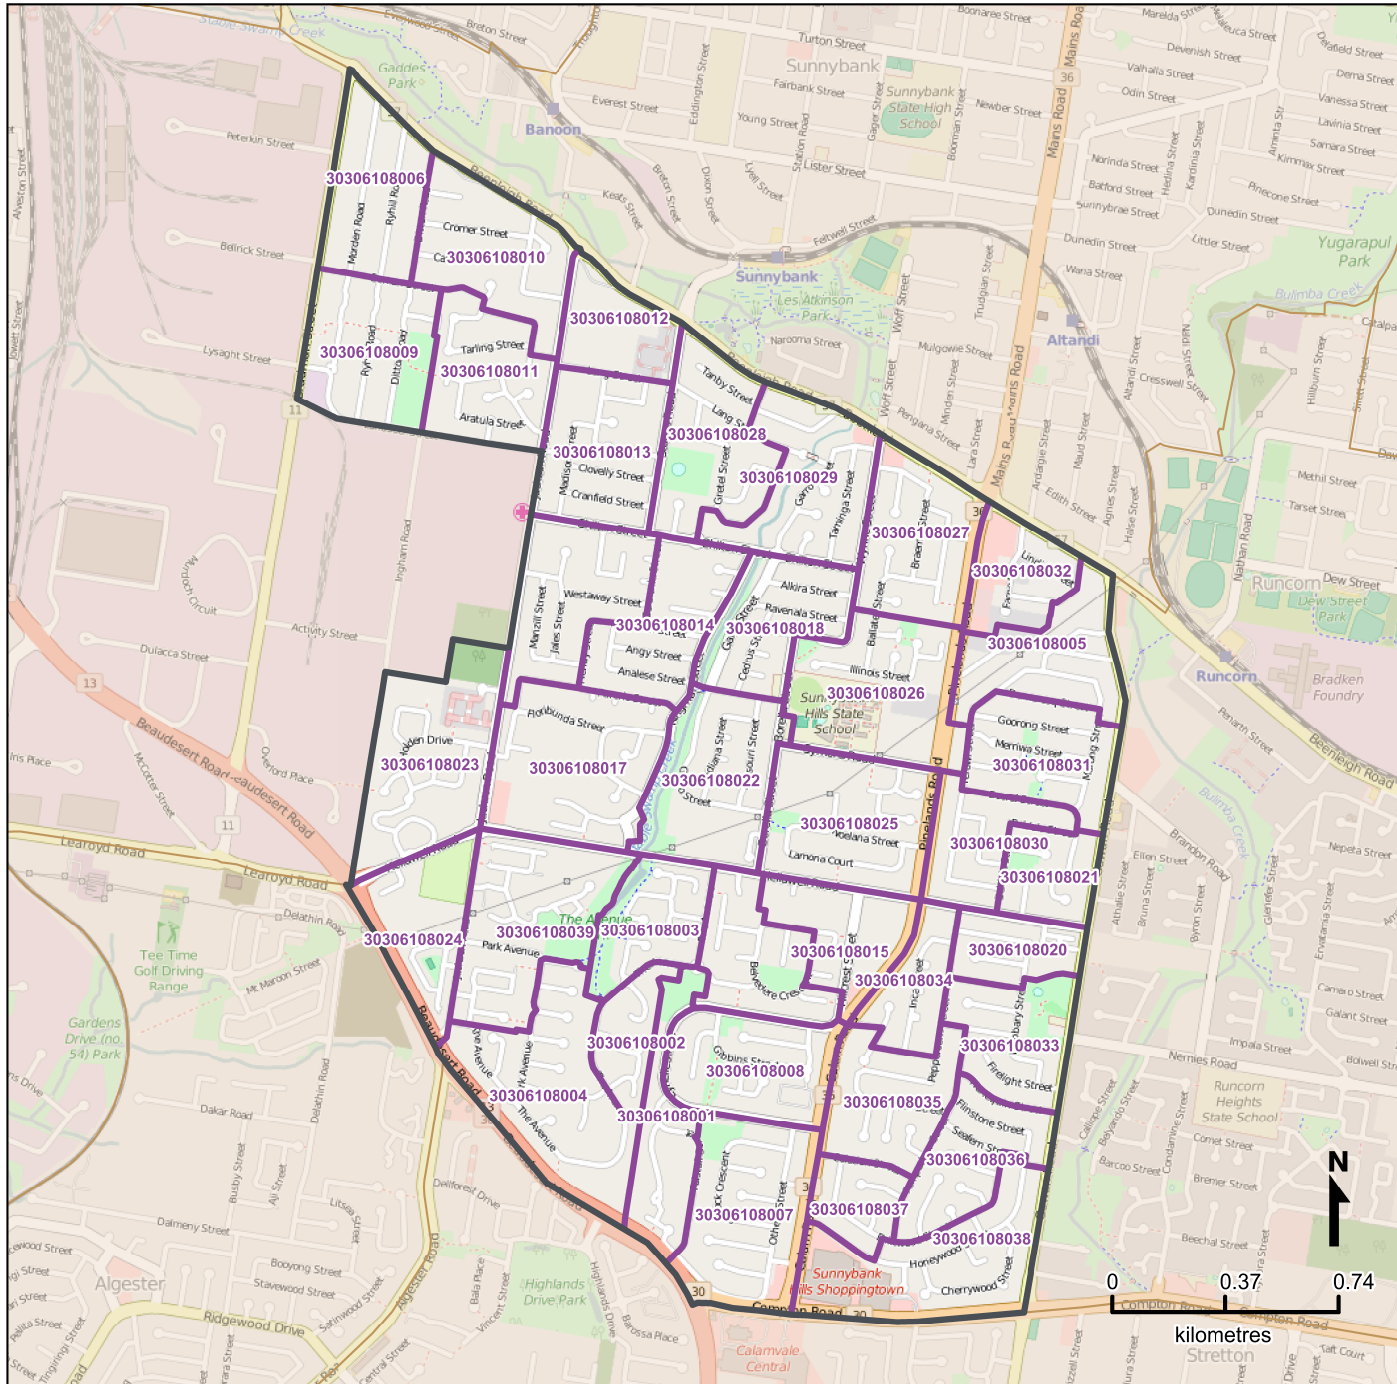

Queensland Statistical Areas, Level 1 (SA1), 2016 - SA1s within Sunnybank Hills SA2

Map produced by Queensland Government Statistician's Office, Queensland Treasury (<http://www.qgso.qld.gov.au/products/maps/>). Data sourced from ABS 1270.0.55.001

© OpenStreetMap contributors (<http://openstreetmap.org/>)

<http://creativecommons.org/licenses/by/4.0>

© The State of Queensland (Queensland Treasury) 2016