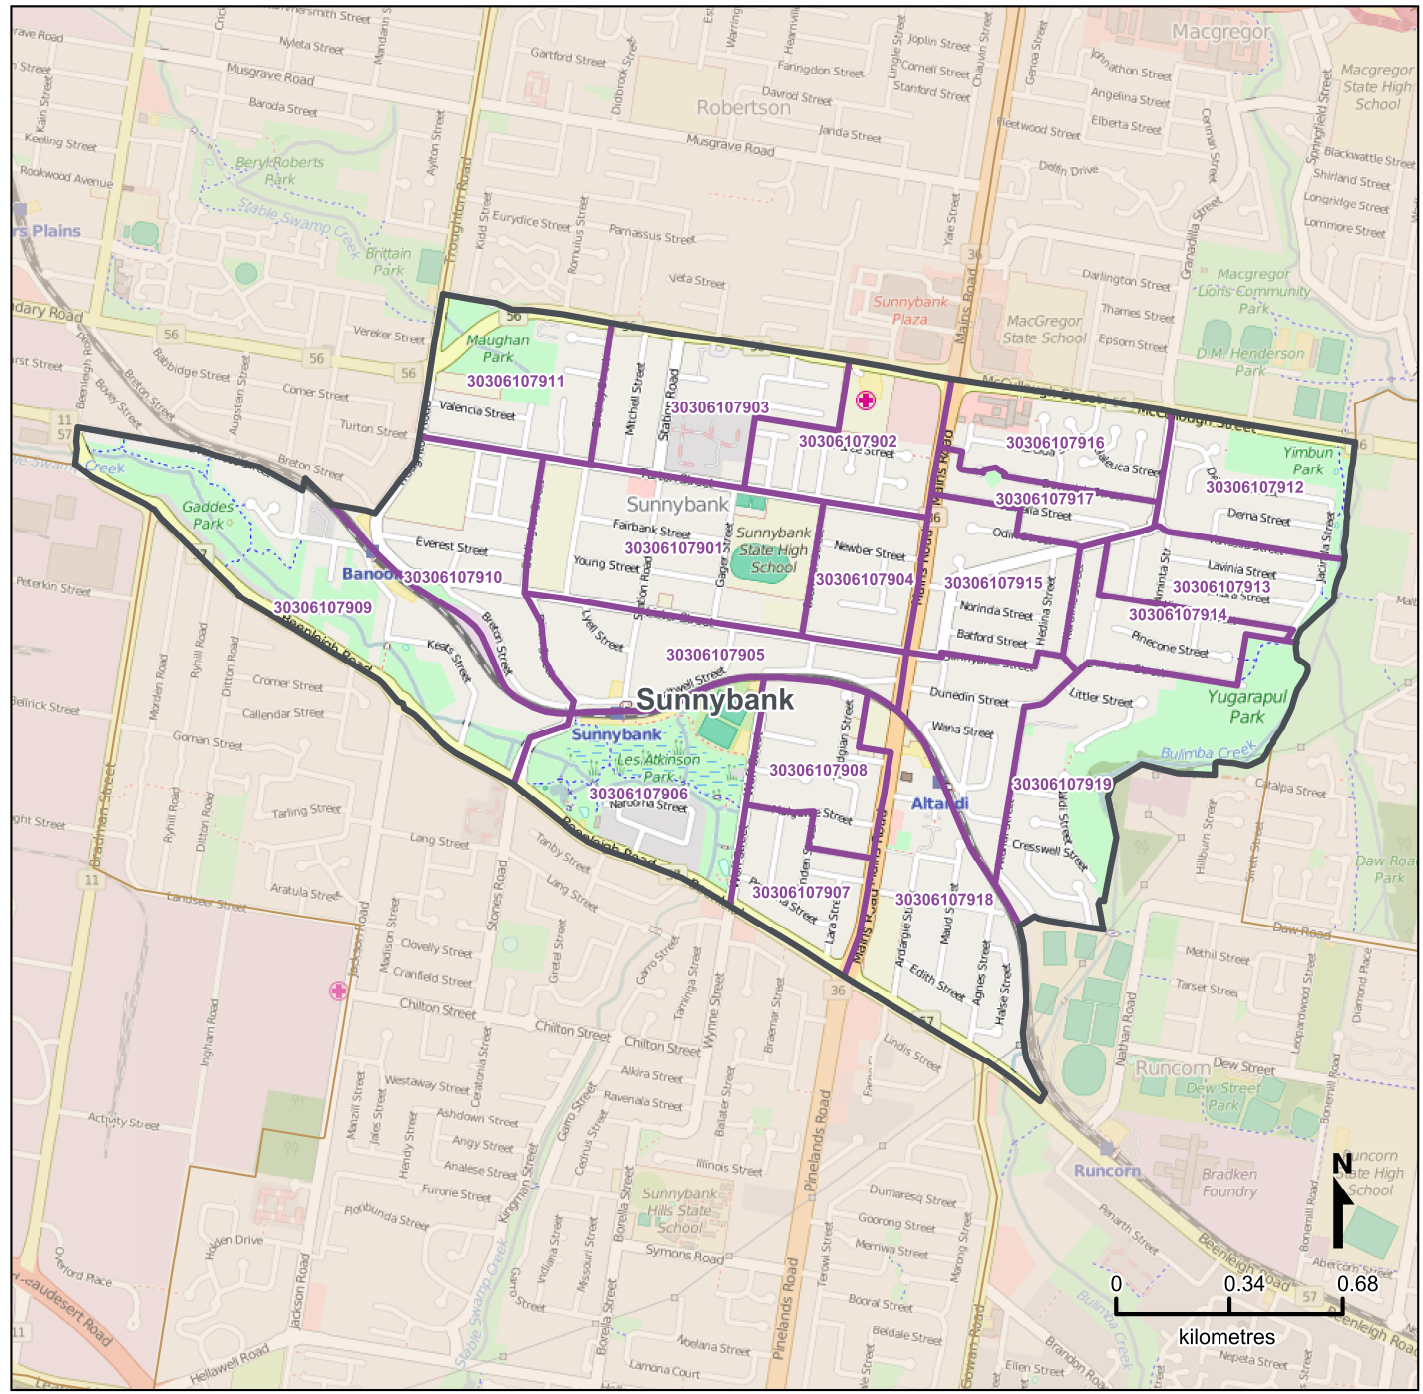

Queensland Statistical Areas, Level 1 (SA1), 2016 - SA1s within Sunnybank SA2

LEGEND

- Selected SA2
- Component SA1s
- Neighbouring SA2s

Map features

- City/Town
- Park
- Main road
- Waterway
- Railway

Map produced by Queensland Government Statistician's Office, Queensland Treasury (<http://www.qgso.qld.gov.au/products/maps/>). Data sourced from ABS 1270.0.55.001

© OpenStreetMap contributors (<http://openstreetmap.org/>)
<http://creativecommons.org/licenses/by/4.0>
 © The State of Queensland (Queensland Treasury) 2016