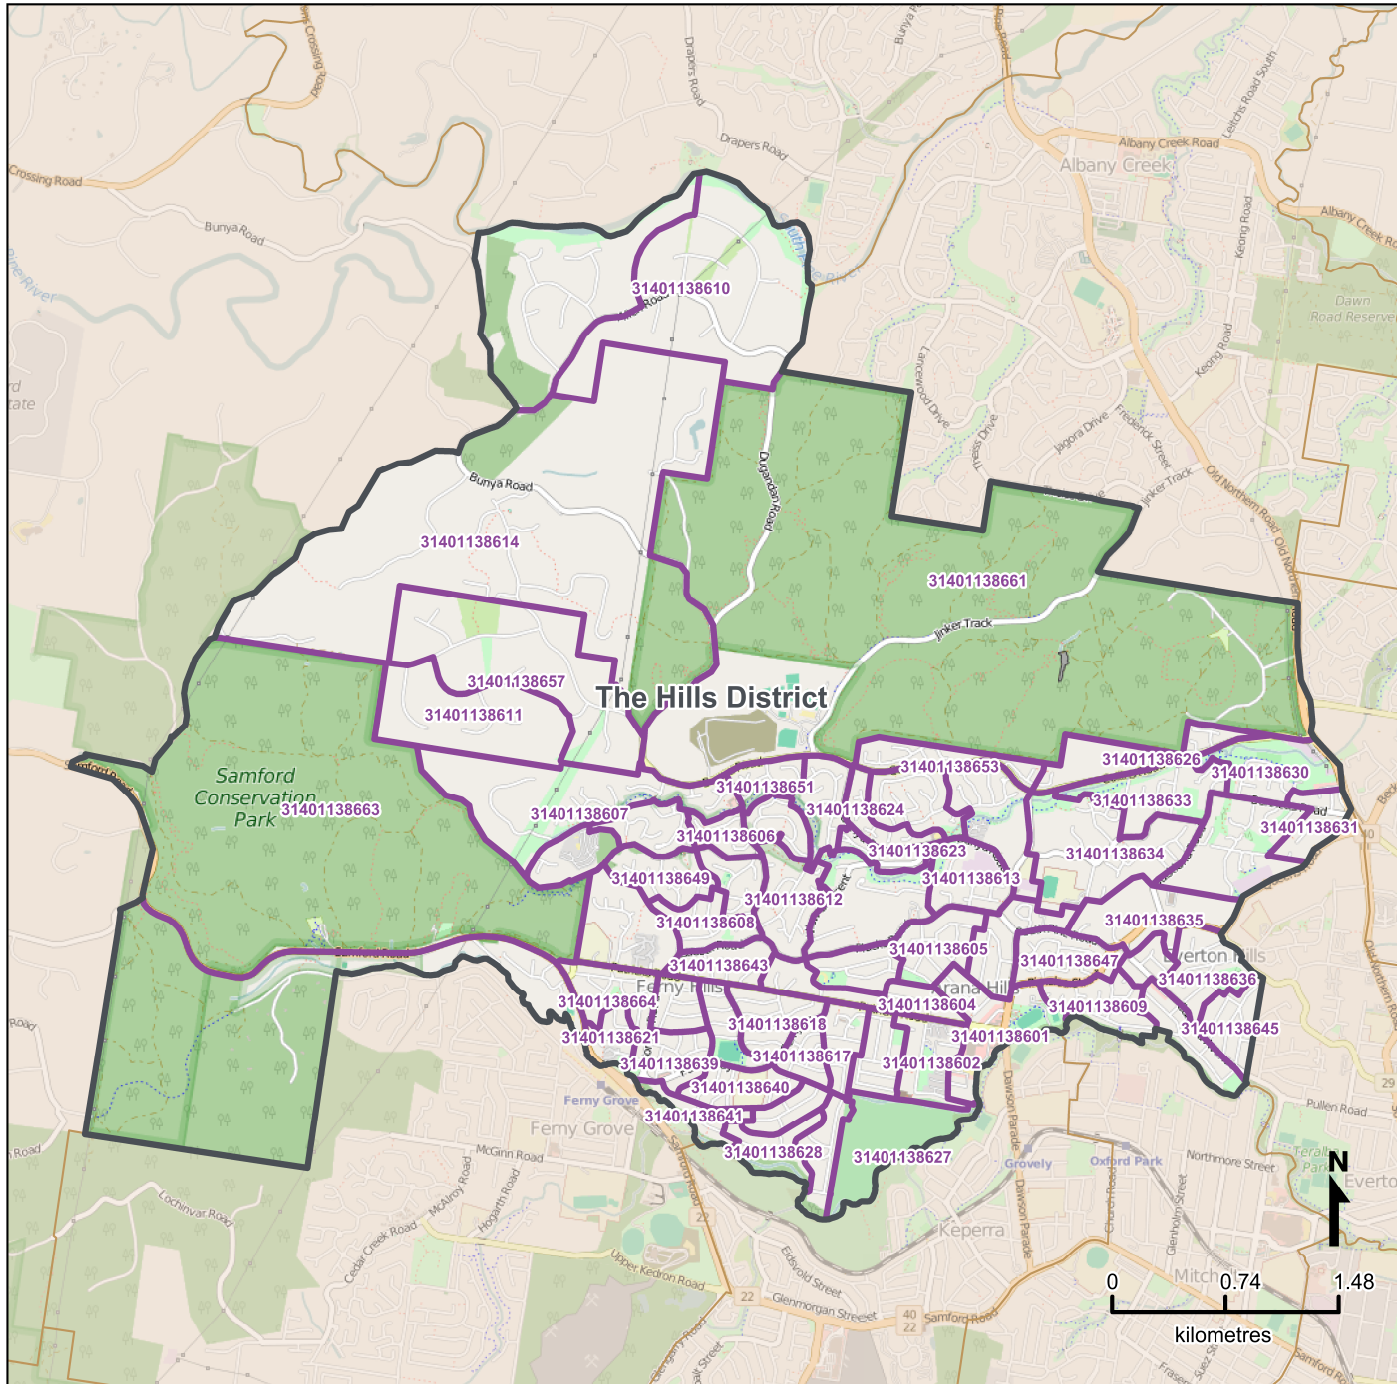

Queensland Statistical Areas, Level 1 (SA1), 2016 - SA1s within The Hills District SA2

LEGEND

- Selected SA2
- Component SA1s
- Neighbouring SA2s

Map features

- City/Town
- Park
- Waterway
- Main road
- Railway

Map produced by Queensland Government Statistician's Office, Queensland Treasury (<http://www.qgso.qld.gov.au/products/maps/>). Data sourced from ABS 1270.0.55.001

© OpenStreetMap contributors (<http://openstreetmap.org/>)